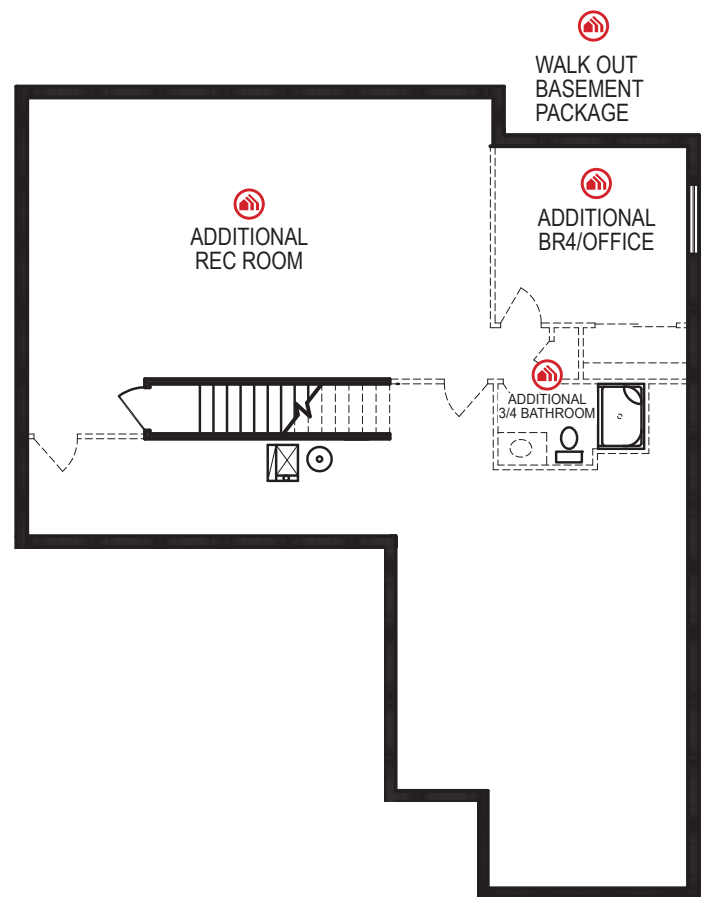

Concord

Ranch • 1533 sf

advantage[™]
YOUR NEXT MOVE

Yes! It's All Included!

- Homesite
- Linear Fireplace
- Open Kitchen with Eat In Island
- Partially Covered Deck
- Expanded Door Package
- Designer Lighting Package

Additional Features:

- 🏠 3-Car Garage
- 🏠 Walk Out Basement Package
- 🏠 Finished Basement:
 - Rec Room
 - BR 4/Office
 - Finished Bathroom

CelebrityHomesOmaha.com

CELEBRITY
HOMES
Homes • Villas