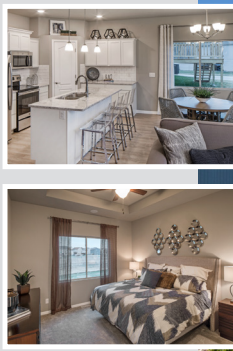

Concord

Ranch • 1533 sf

advantage[™]
YOUR NEXT MOVE

Yes! It's All Included!

- Homesite
- Linear Fireplace
- Open Kitchen with Eat In Island
- Partially Covered Deck
- Expanded Door Package
- Designer Lighting Package

Additional Features:

- 🏠 3-Car Garage
- 🏠 Walk Out Basement Package
- 🏠 Finished Basement:
 - Rec Room
 - BR 4/Office
 - Finished Bathroom

CelebrityHomesOmaha.com

CELEBRITY
HOMES
Homes • Villas