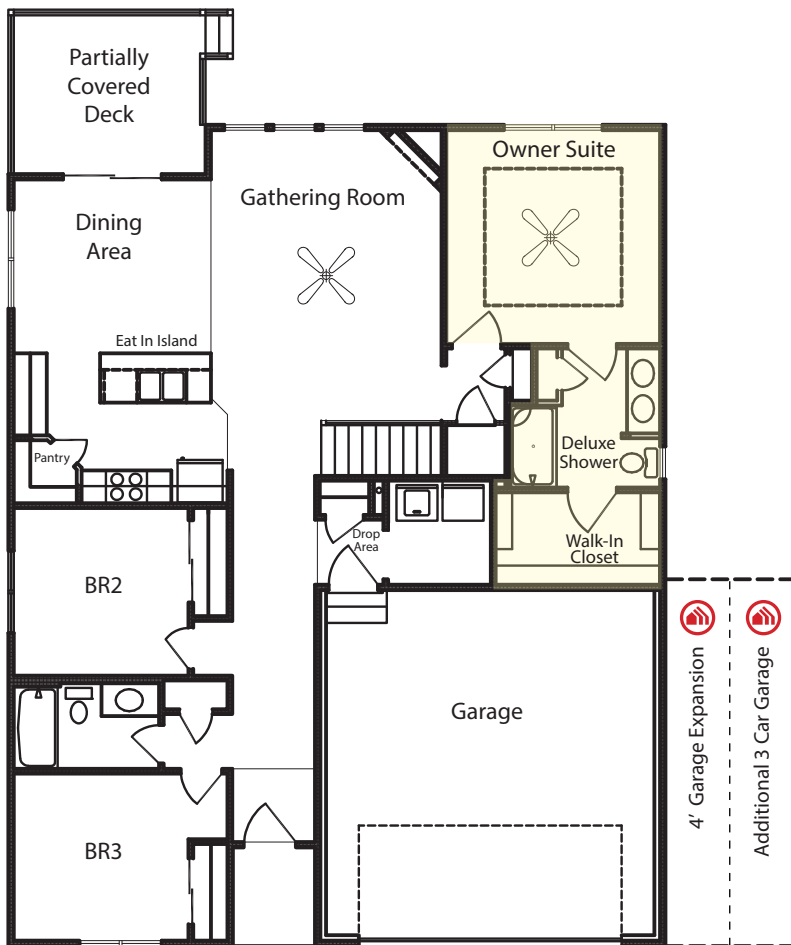

# Concord

Ranch • 1477 sf

advantage<sup>SM</sup>  
YOUR NEXT MOVE

**Yes! It's All Included!**

- Homesite
- Linear Fireplace
- Open Kitchen with Eat In Island
- Partially Covered Deck
- Expanded Door Package
- Designer Lighting Package

## Additional Features:

- 🏠 3-Car Garage
- 🏠 4' Garage Expansion
- 🏠 Walk Out Basement Package
- 🏠 Finished Basement:
  - Rec Room
  - BR 4/Office
  - Finished Bathroom

CelebrityHomesOmaha.com

**CELEBRITY HOMES**  
Homes • Villas • Townhomes