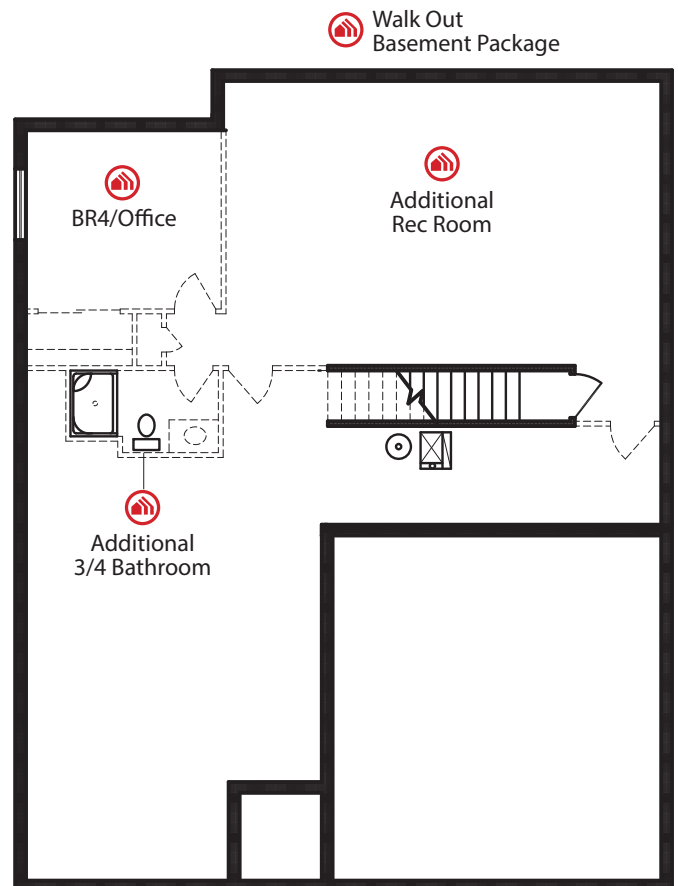

# Concord

Ranch • 1477 sf

advantage<sup>SM</sup>  
YOUR NEXT MOVE

**Yes! It's All Included!**

- Homesite
- Linear Fireplace
- Open Kitchen with Eat In Island
- Partially Covered Deck
- Expanded Door Package
- Designer Lighting Package

## Additional Features:

- 🏠 3-Car Garage
- 🏠 4' Garage Expansion
- 🏠 Walk Out Basement Package
- 🏠 Finished Basement:
  - Rec Room
  - BR 4/Office
  - Finished Bathroom

CelebrityHomesOmaha.com

**CELEBRITY HOMES**  
Homes • Villas • Townhomes