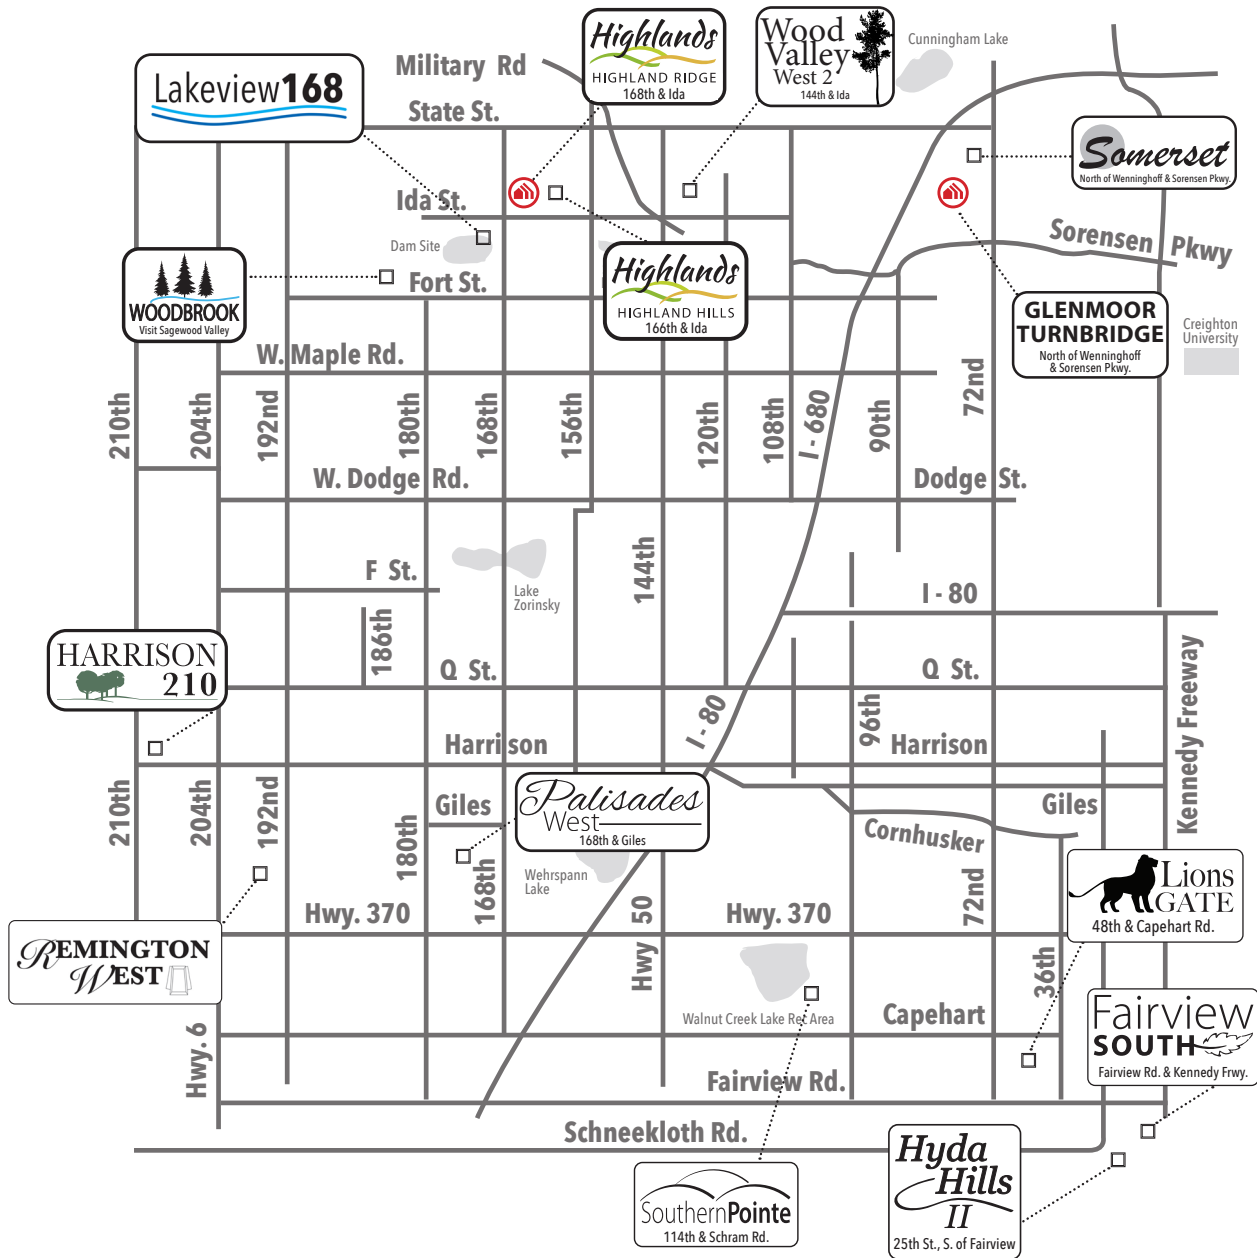

Available in these communities

Concord

Ranch • 1533 sq. ft.

advantage 
 YOUR NEXT MOVE

 Indicates Model Home Location

Sales Information: 402-505-9000

CelebrityHomesOmaha.com

CELEBRITY
HOMES
Homes • Villas • Townhomes