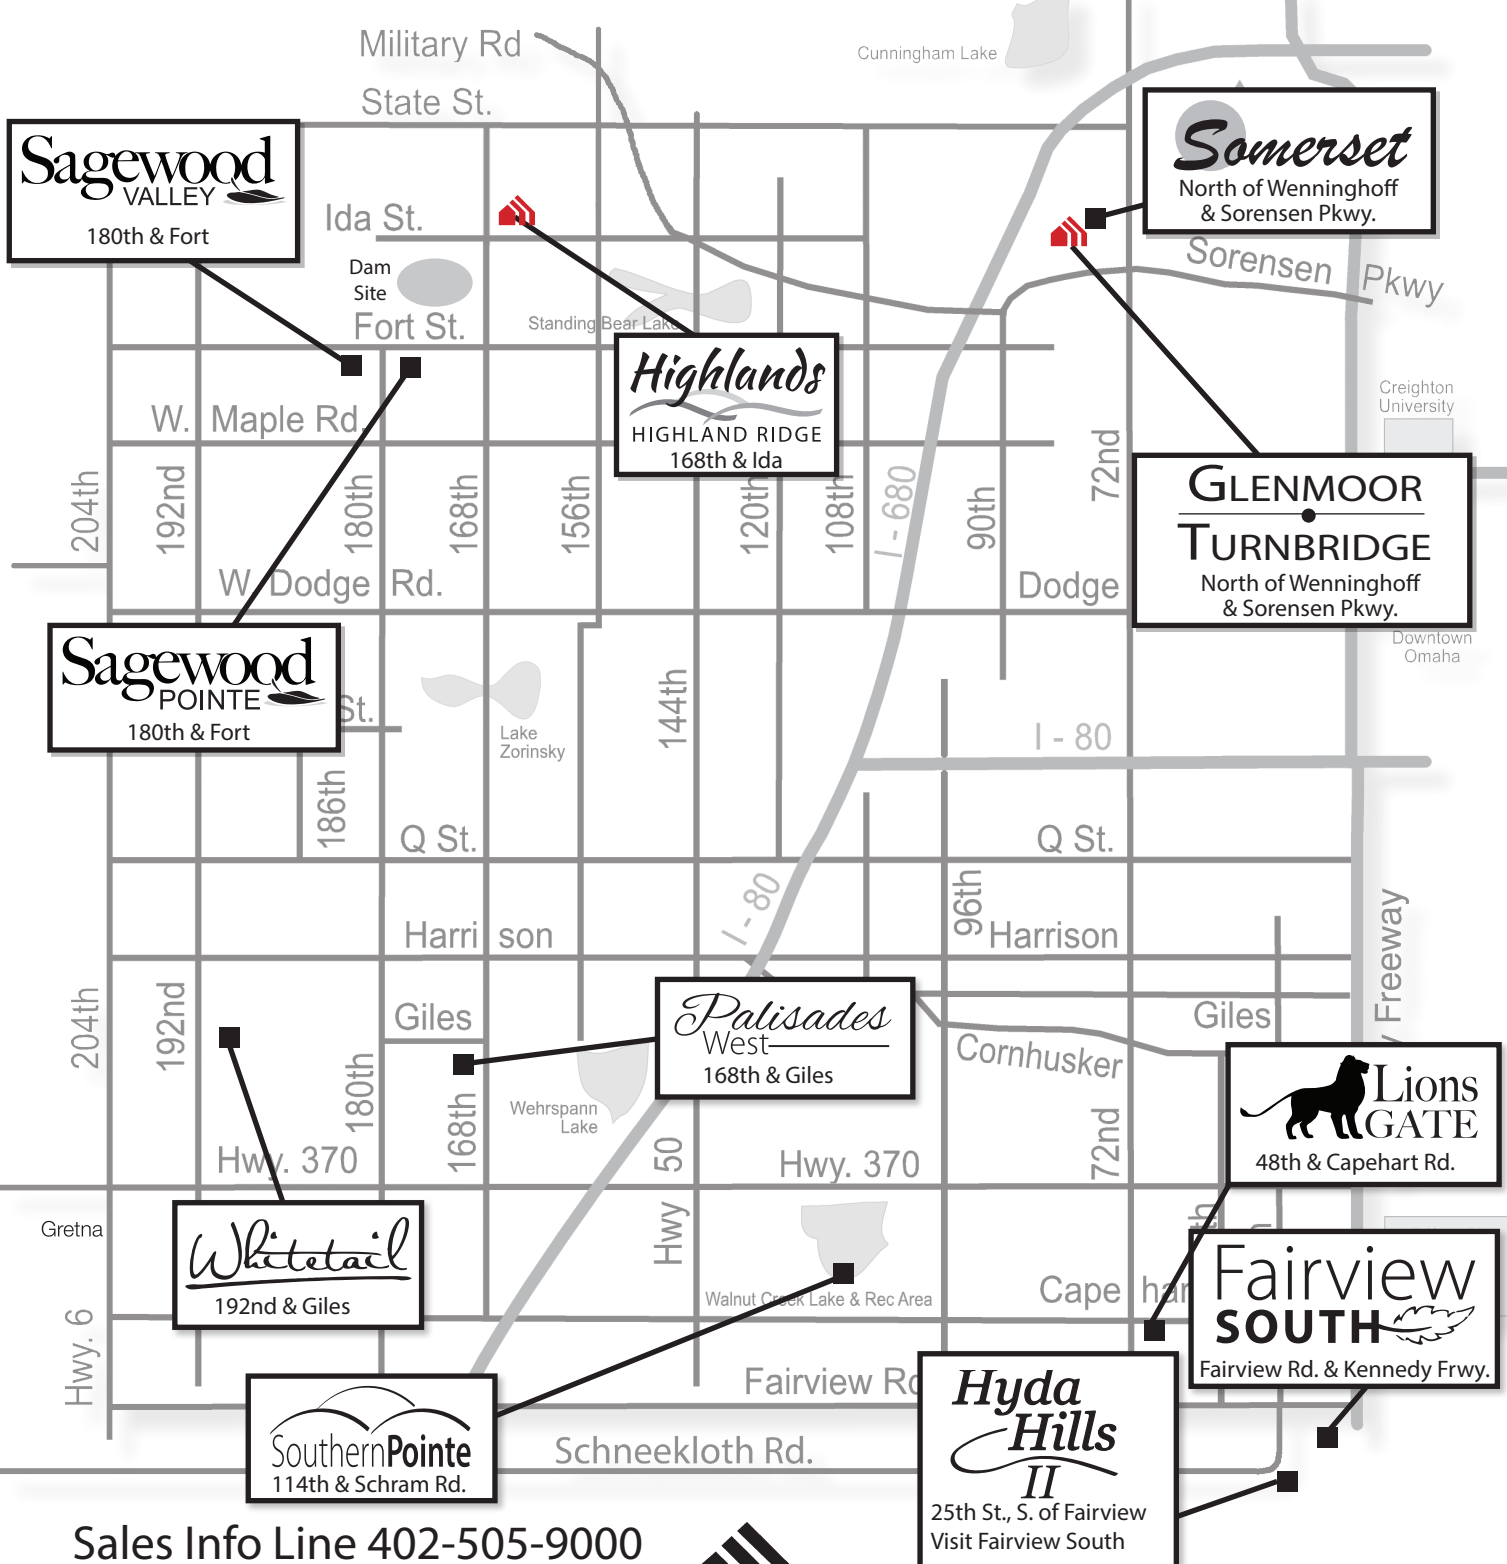

Available in these communities

Concord

Multi Level • 1477 sq. ft.

advantage™

YOUR NEXT MOVE

Sales Info Line 402-505-9000

indicates model home location

CelebrityHomesOmaha.com

CELEBRITY HOMES
Homes • Villas • Townhomes