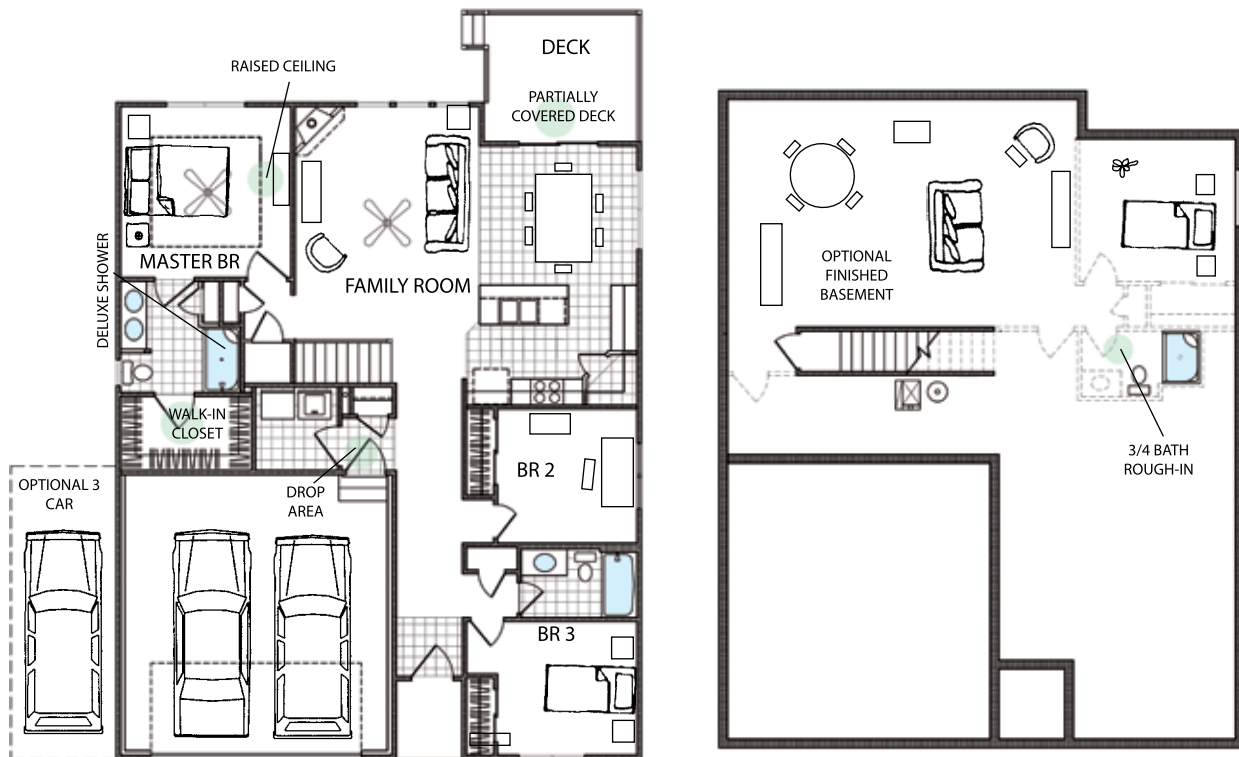

Concord

advantage™
YOUR NEXT MOVE

Artist Conception Only.

Ranch 3 BR • Finished living area 1477 sq. ft.

CelebrityHomesOmaha.com

CELEBRITY HOMES
Homes • Villas • Townhomes

5/11/2018