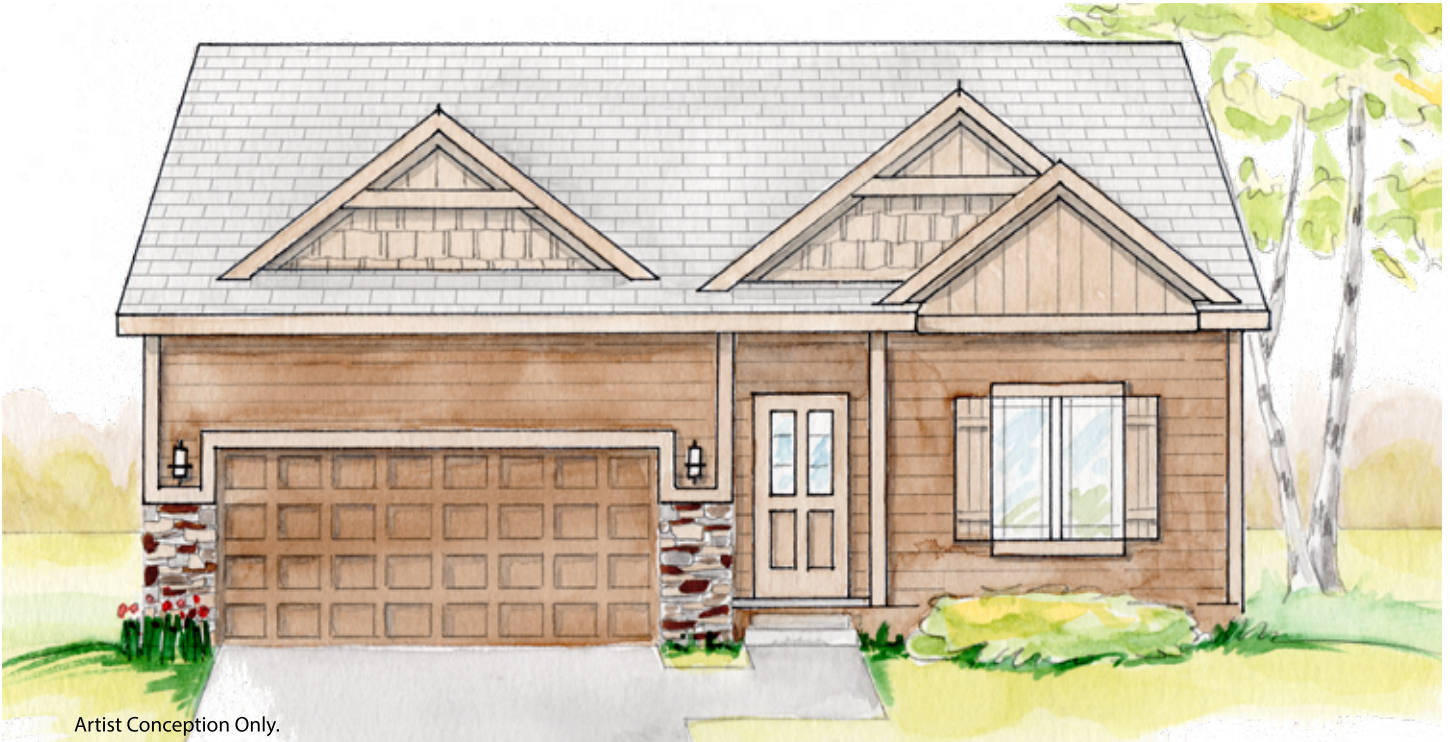

Concord

advantage™
YOUR NEXT MOVE

Artist Conception Only.

Ranch 3 BR • Finished living area 1477 sq. ft.

CelebrityHomesOmaha.com

CELEBRITY HOMES
Homes • Villas • Townhomes

5/11/2018