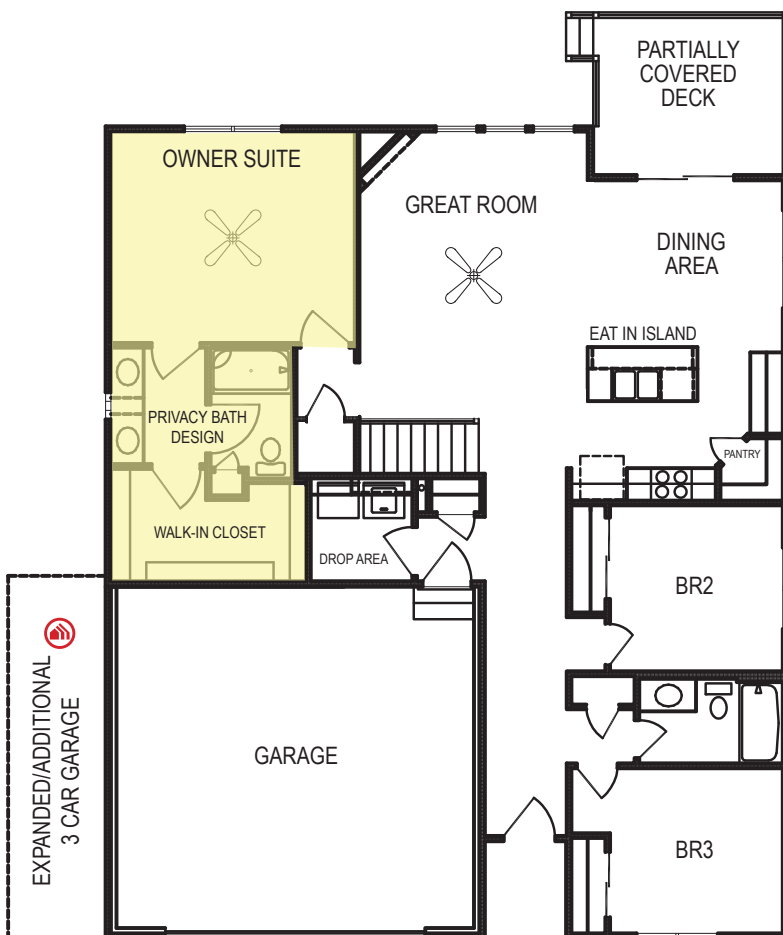

Concord

Ranch • 1533 sf

advantageSM
YOUR NEXT MOVE

Yes! It's All Included!

- Homesite
- Linear Fireplace
- Open Kitchen with Eat In Island
- Partially Covered Deck
- Expanded Door Package
- Designer Lighting Package

Additional Features:

- Expanded Garage
- 3-Car Garage
- Walk Out Basement Package
- Finished Basement:
 - Rec Room
 - BR 4/Office
 - Finished Bathroom

CelebrityHomesOmaha.com

CELEBRITY
HOMES
Homes • Villas