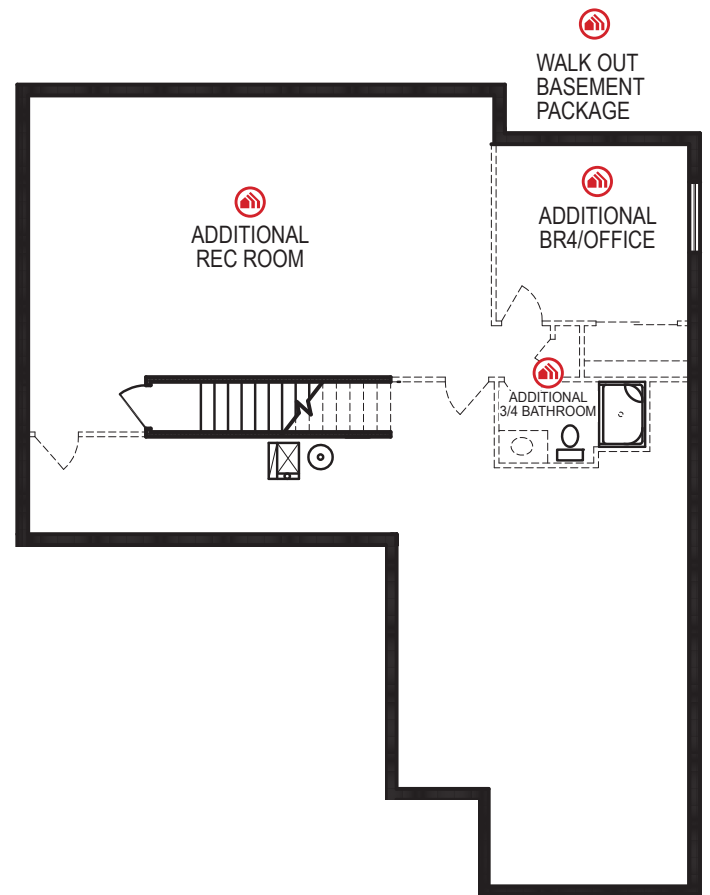

CelebrityHomesOmaha.com

CELEBRITY
HOMES
Homes • Villas

*Celebrity Homes Inc., 1997-present. Celebrity Homes reserves the right to make any changes to floor plan, price, specification or material changes for product improvement.