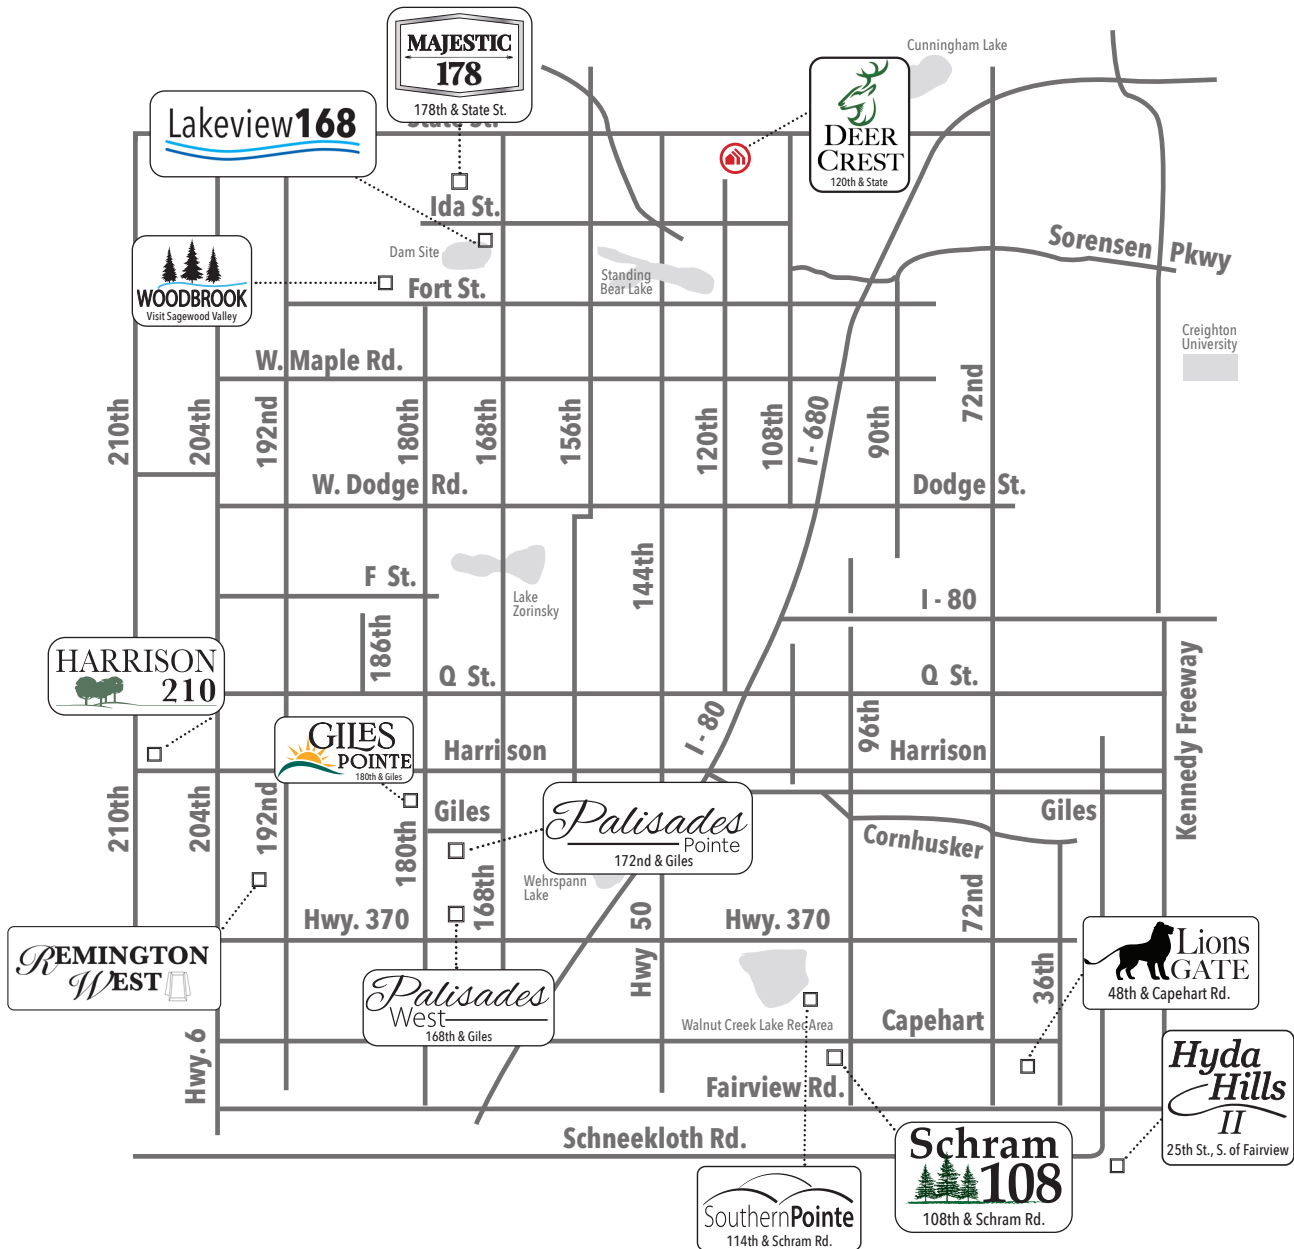

Available in these communities

Concord

Ranch • 1533 sq. ft.

advantage 
 YOUR NEXT MOVE

 Indicates Model Home Location

Sales Information: 402-505-9000

CelebrityHomesOmaha.com

CELEBRITY HOMES
Homes • Villas • Townhomes