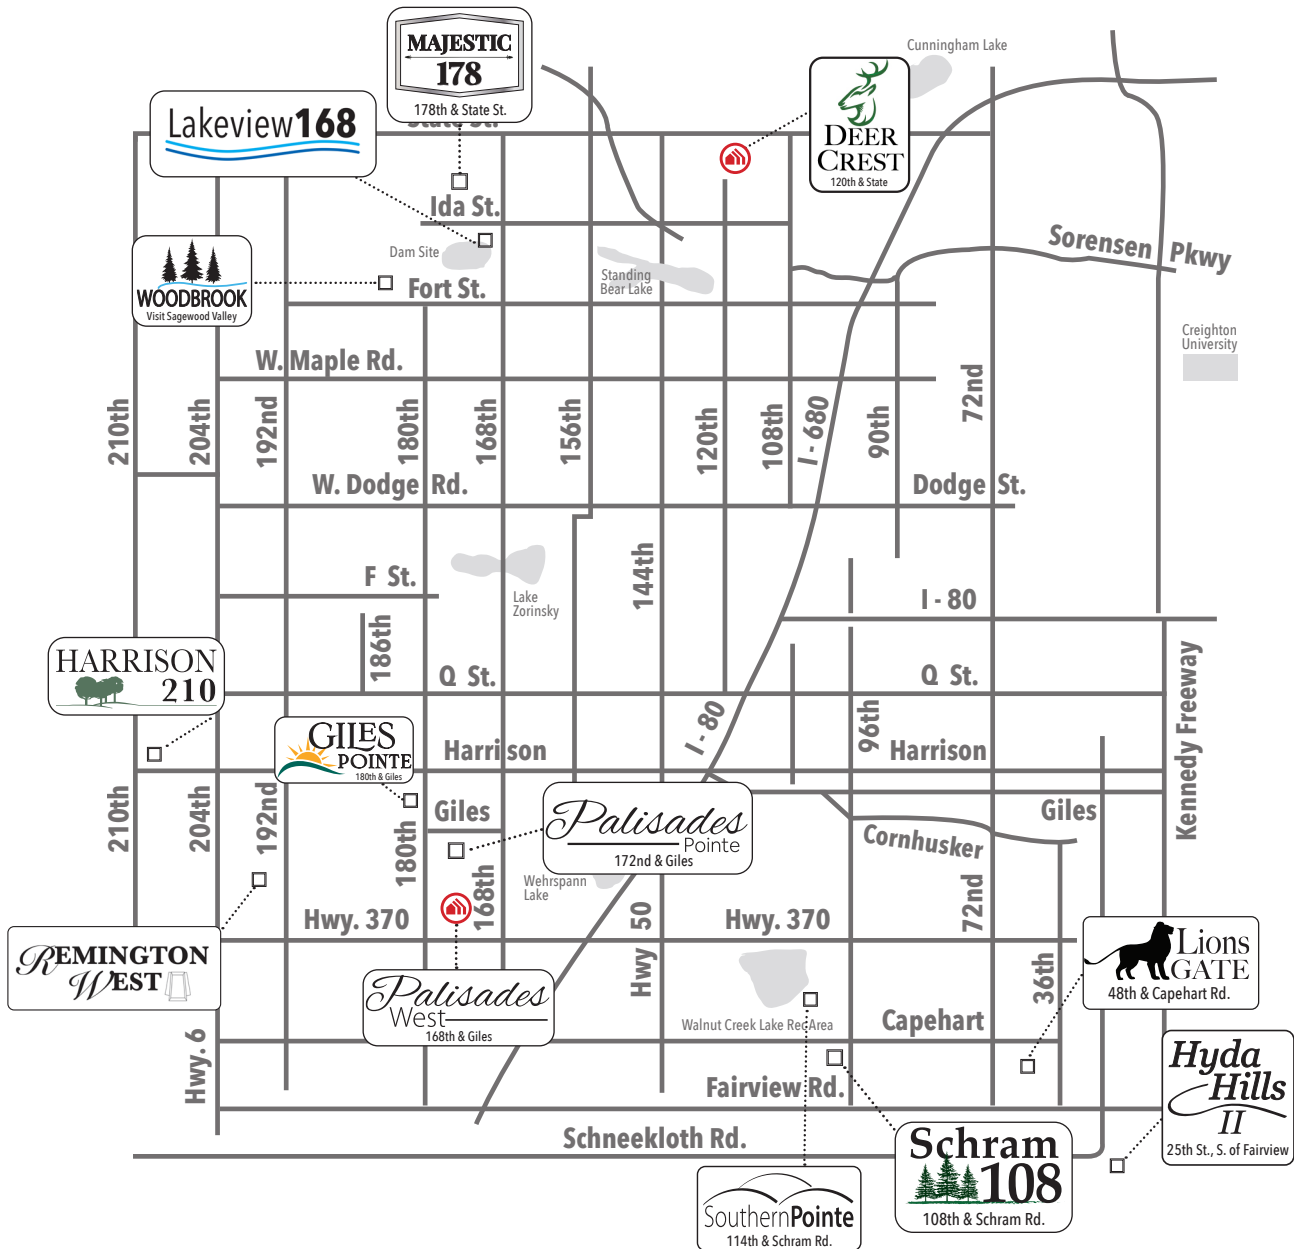

Available in these communities

# Concord

Ranch • 1621 sq. ft.

advantage    
YOUR NEXT MOVE

 Indicates Model Home Location

Sales Information: 402-505-9000

CelebrityHomesOmaha.com

**CELEBRITY HOMES**  
Homes • Villas • Townhomes