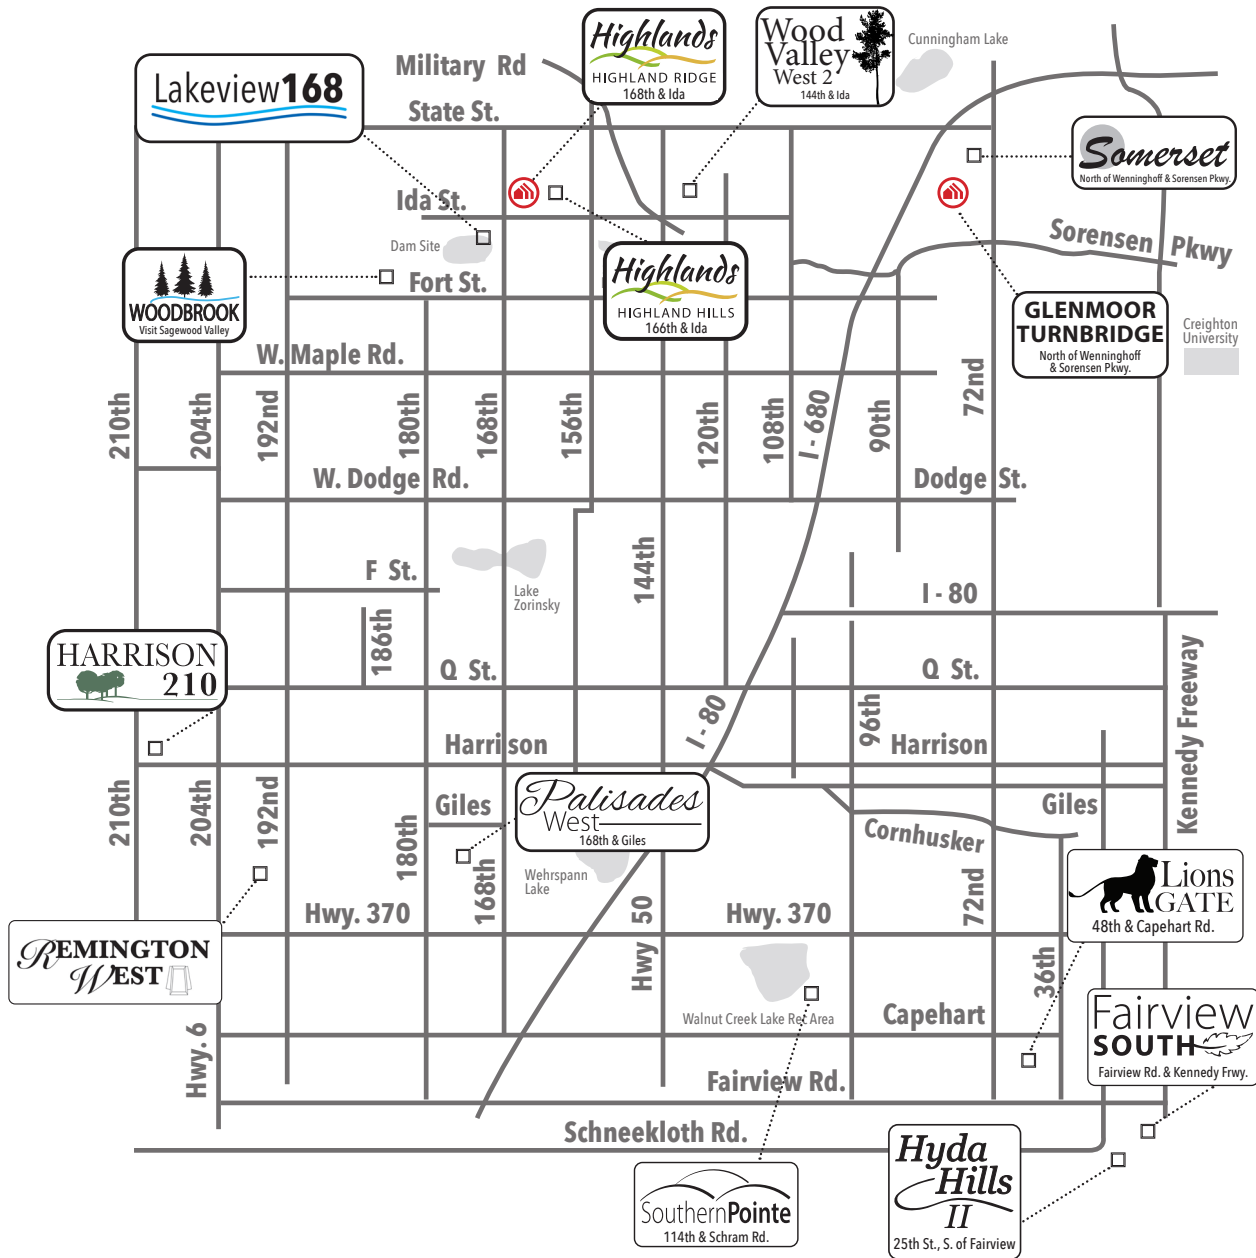

Available in these communities

Concord

Ranch • 1533 sq. ft.

advantage 
YOUR NEXT MOVE

 Indicates Model Home Location

Sales Information: 402-505-9000

CelebrityHomesOmaha.com

CELEBRITY
HOMES
Homes • Villas • Townhomes