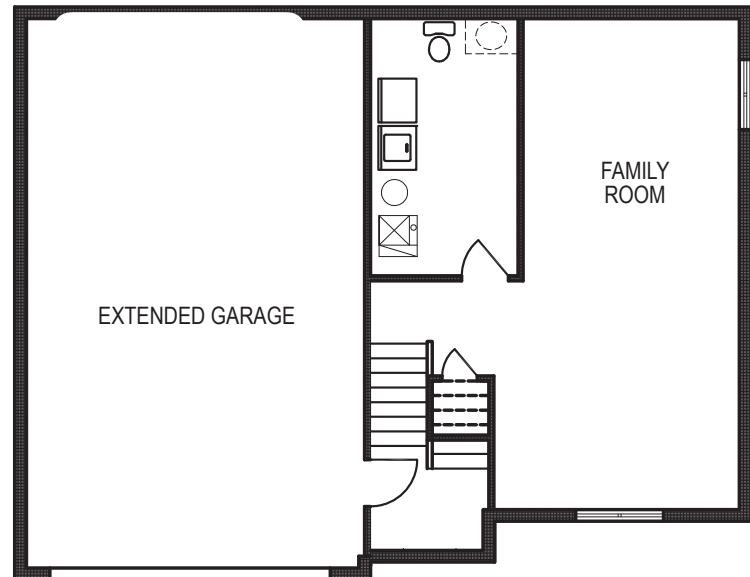

Carlton

Multi-Level • 1732 sf

new beginnings
A GREAT PLACE TO START

Yes! It's All Included!

- Homesite
- Linear Fireplace
- Open Kitchen with Eat In Island
- Deck
- Designer Lighting Package
- Finished Basement
- Expanded Garage