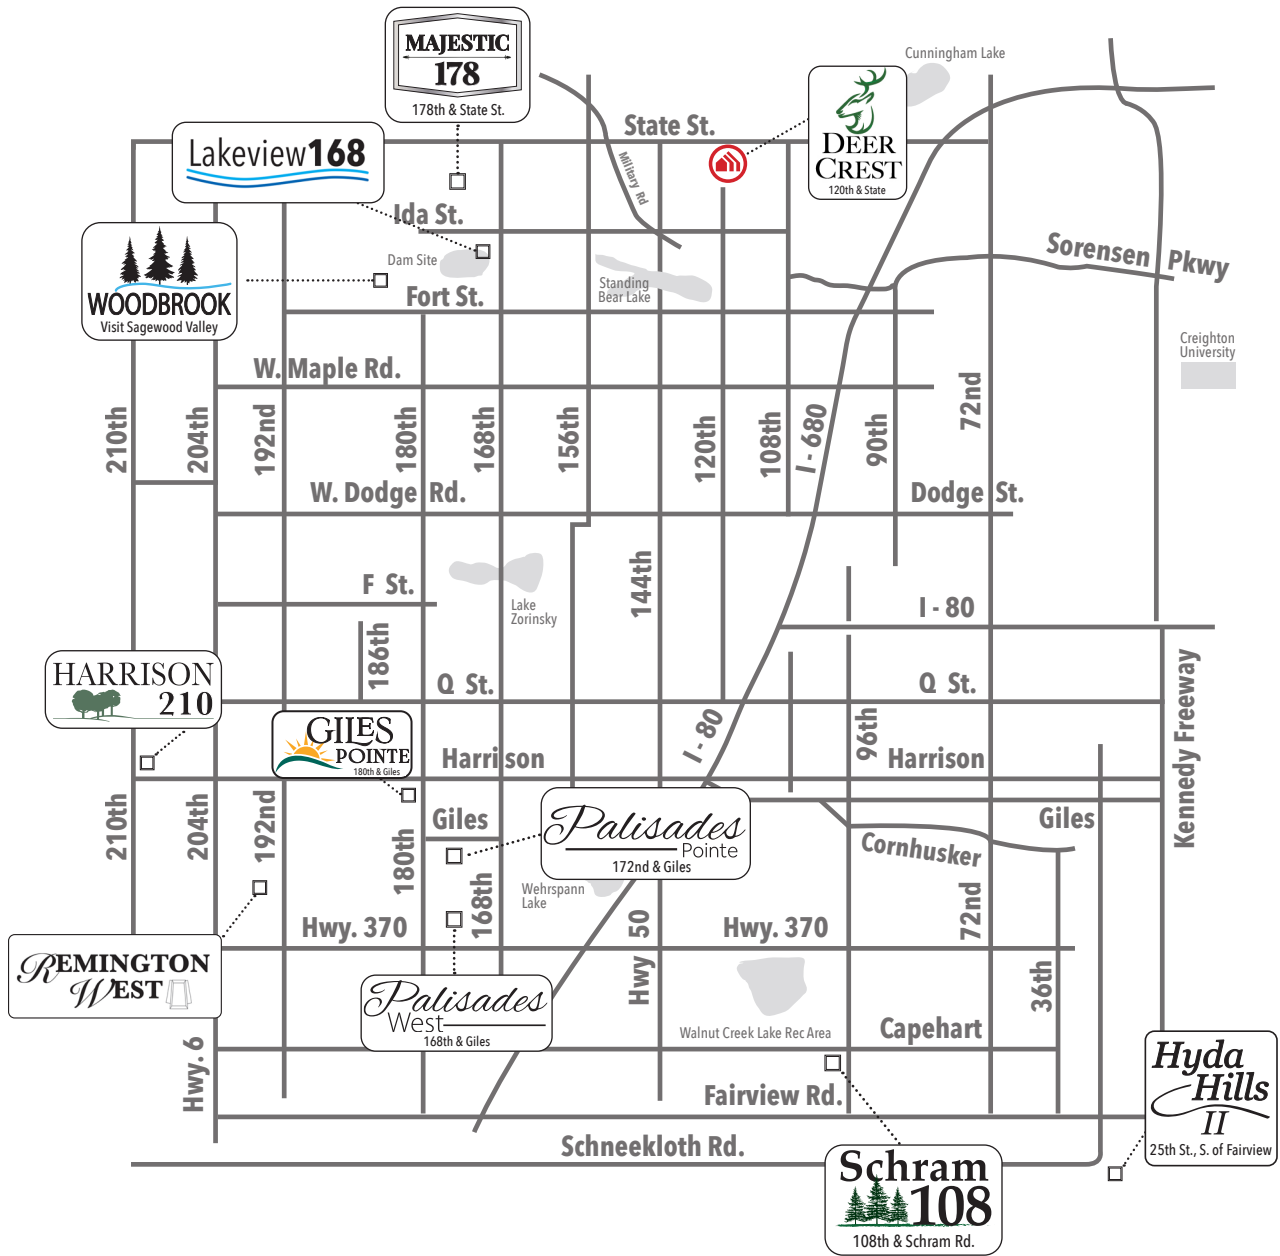

Available in these communities

Carlton

Multi Level • 1732 sq. ft.

new
beginnings
A GREAT PLACE TO START

Indicates Model Home Location

Sales Information: 402-505-9000

CelebrityHomesOmaha.com

**CELEBRITY
HOMES**
Homes • Villas • Townhomes