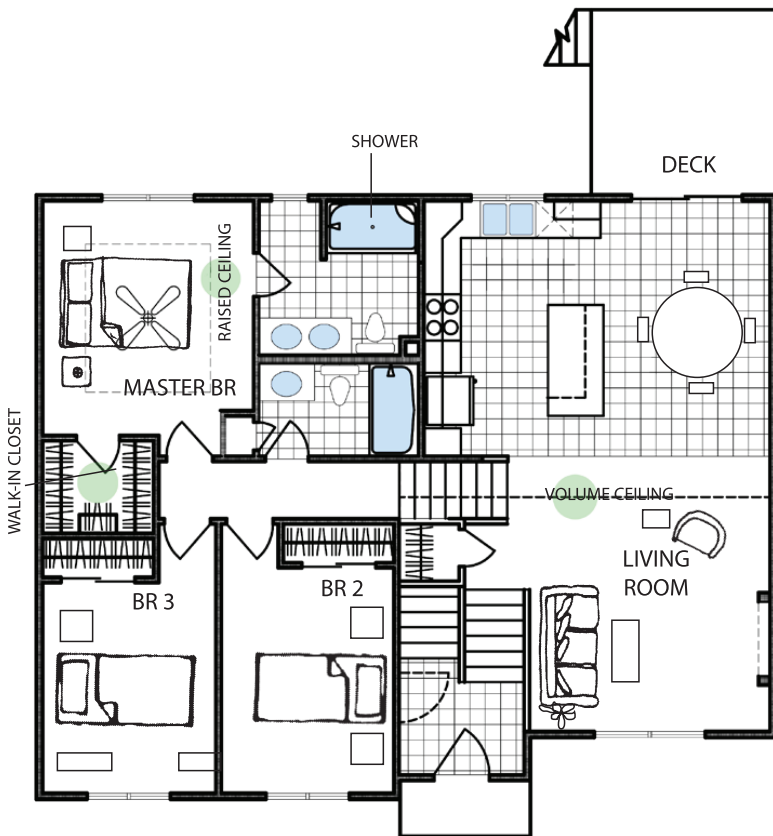

Carlton DLX

Multi-Level • 1638 sf

new
beginnings
A GREAT PLACE TO START

Yes! It's All Included!

- Homesite
- Linear Fireplace
- Open Kitchen with Eat In Island
- Deck
- Expanded Door Package
- Designer Lighting Package
- Finished Basement
- Expanded Garage