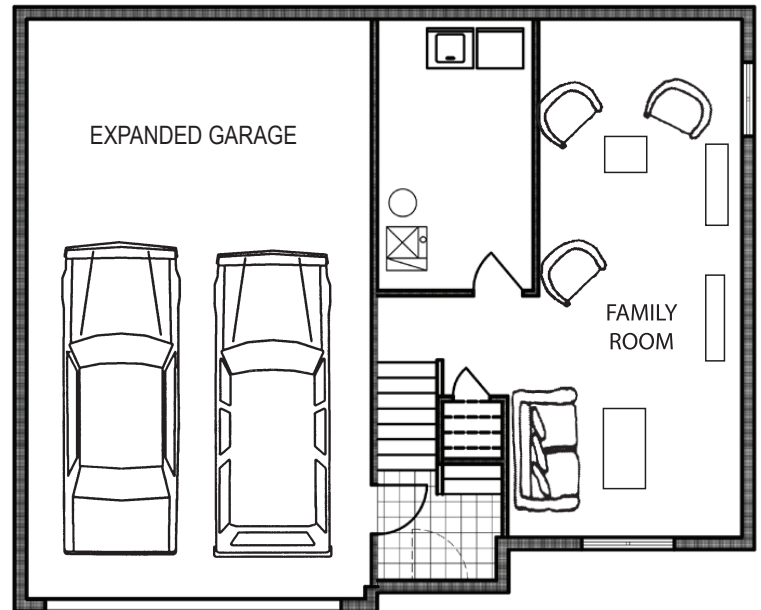

Carlton DLX

Multi-Level • 1638 sf

new
beginnings
A GREAT PLACE TO START

Yes! It's All Included!

- Homesite
- Linear Fireplace
- Open Kitchen with Eat In Island
- Deck
- Expanded Door Package
- Designer Lighting Package
- Finished Basement
- Expanded Garage