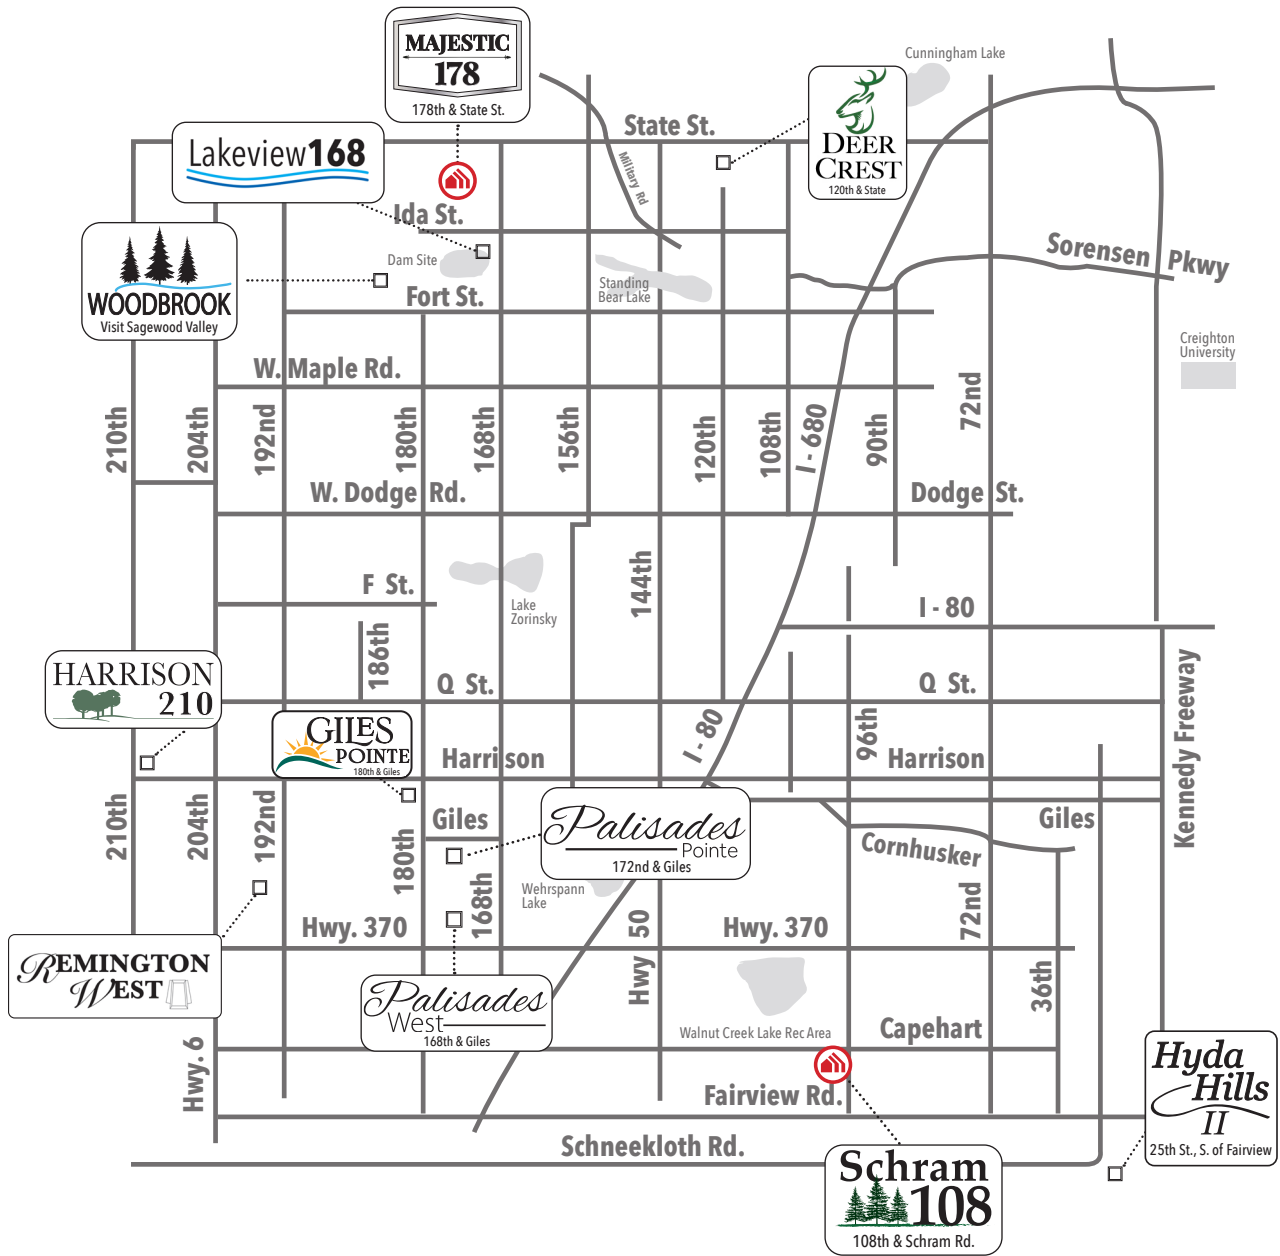

Available in these communities

Carlton

Multi Level • 1732 sq. ft.

new
beginnings
A GREAT PLACE TO START

 Indicates Model Home Location

Sales Information: 402-505-9000

CelebrityHomesOmaha.com

**CELEBRITY
HOMES**
Homes • Villas • Townhomes