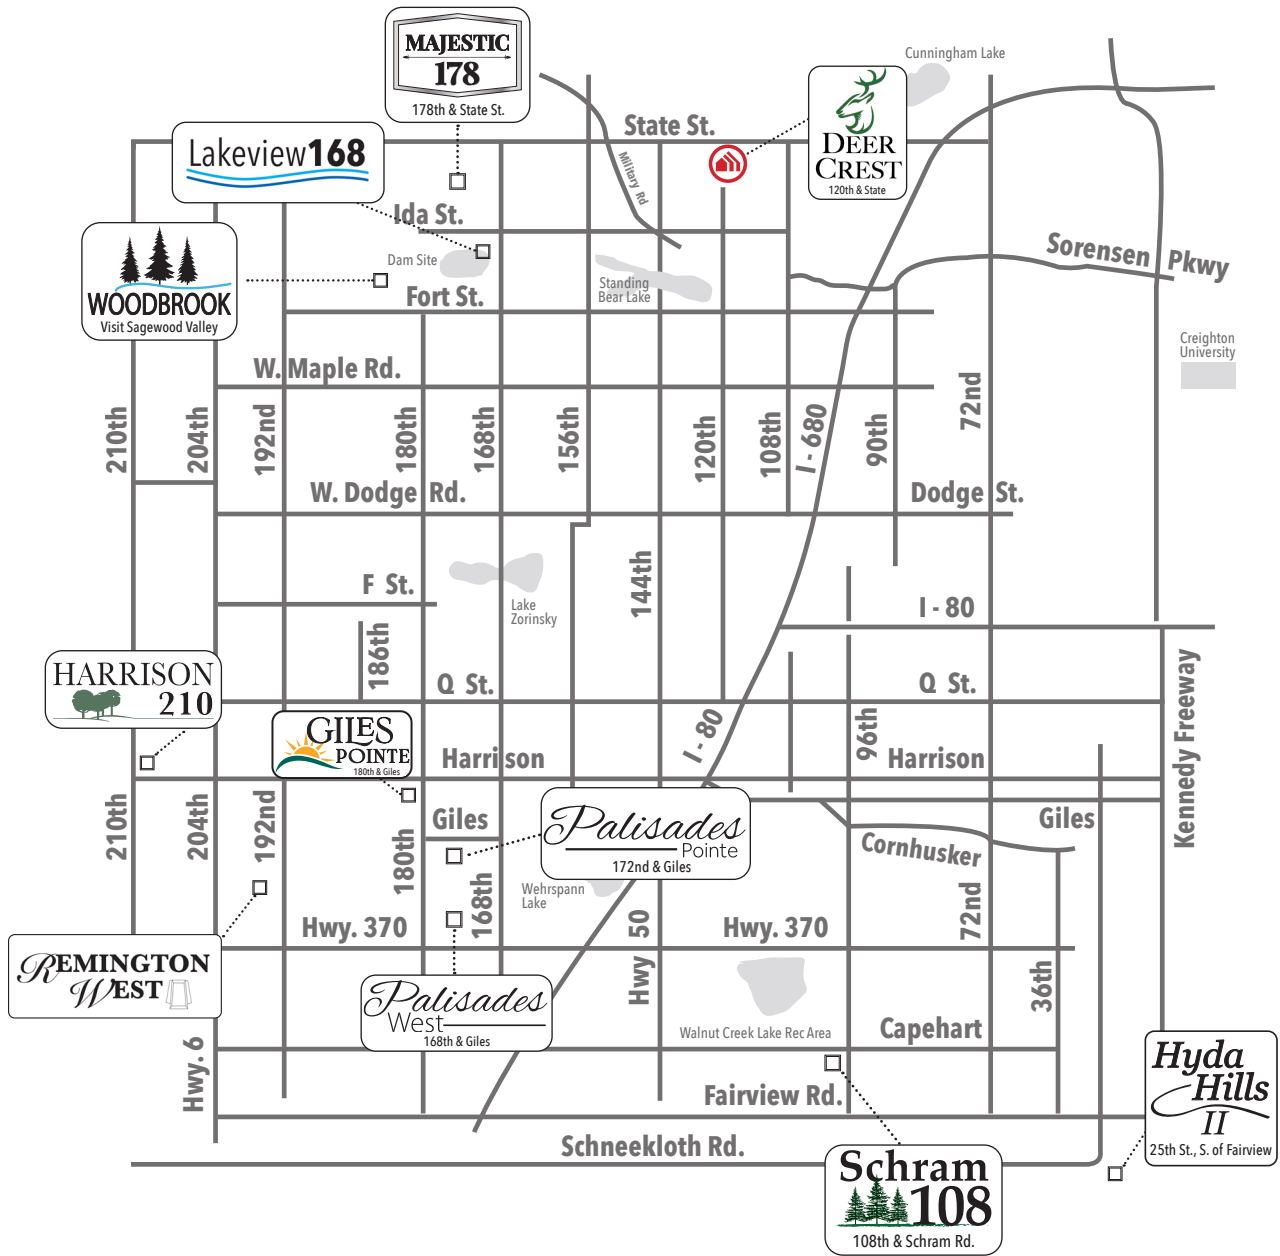

Available in these communities

# Carlton

Multi Level • 1732 sq. ft.

new  
beginnings  
A GREAT PLACE TO START

Indicates Model Home Location

Sales Information: 402-505-9000

CelebrityHomesOmaha.com

**CELEBRITY HOMES**  
Homes • Villas • Townhomes