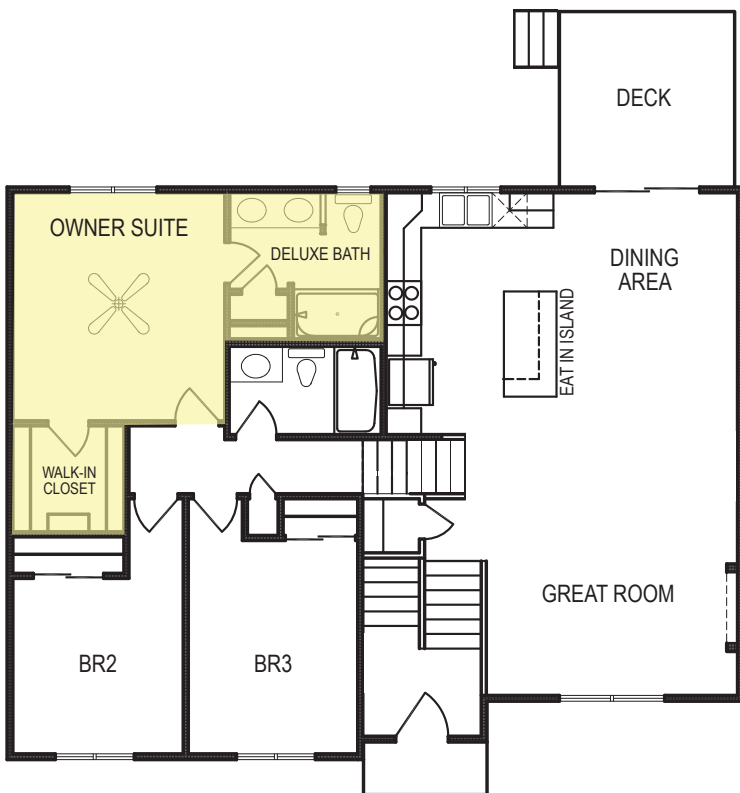

Carlton

Multi-Level • 1732 sf

new
beginnings™
A GREAT PLACE TO START

Yes! It's All Included!

- Homesite
- Linear Fireplace
- Open Kitchen with Eat In Island
- Deck
- Designer Lighting Package
- Finished Basement
- Expanded Garage