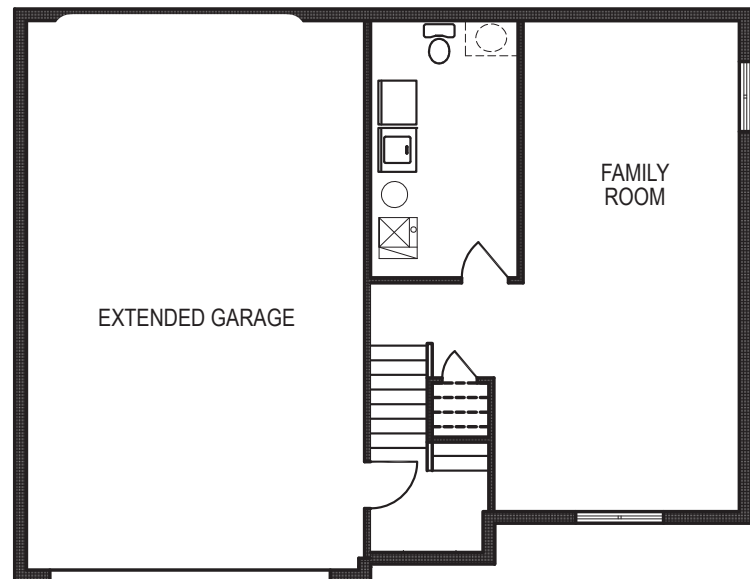

Carlton

Multi-Level • 1732 sf

new
beginnings™
A GREAT PLACE TO START

Yes! It's All Included!

- Homesite
- Linear Fireplace
- Open Kitchen with Eat In Island
- Deck
- Designer Lighting Package
- Finished Basement
- Expanded Garage