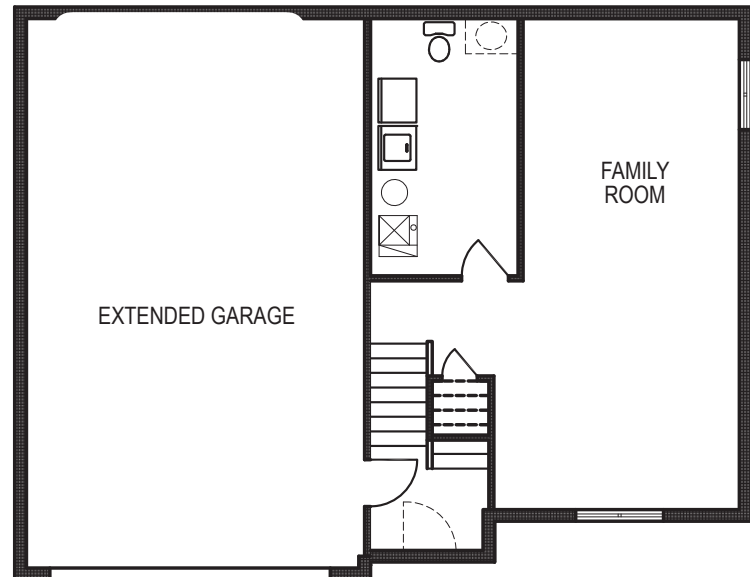

Carlton

Multi-Level • 1732 sf

new
beginnings™
A GREAT PLACE TO START

Yes! It's All Included!

- Homesite
- Linear Fireplace
- Open Kitchen with Eat In Island
- Deck
- Designer Lighting Package
- Finished Basement
- Expanded Garage