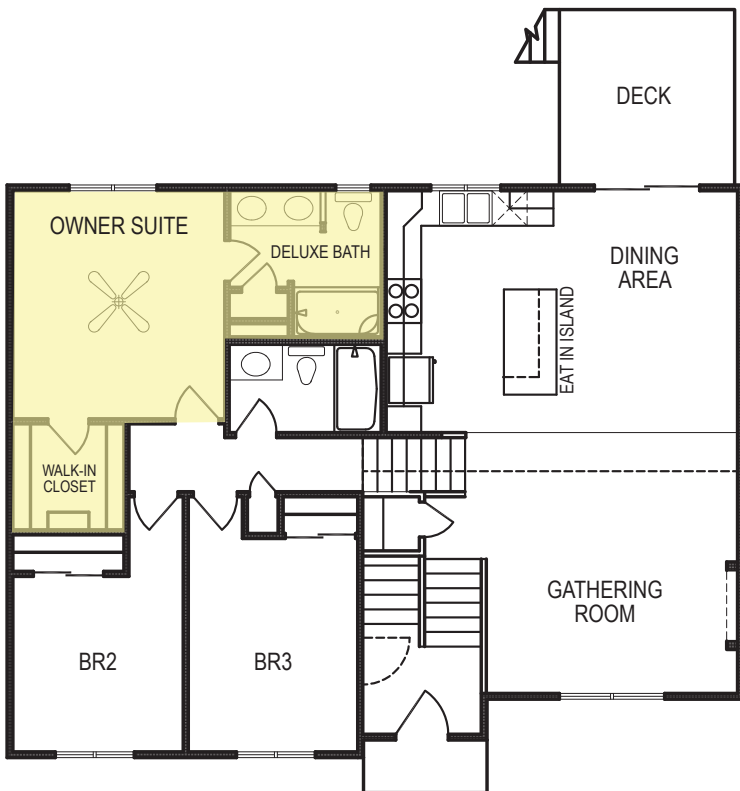

Carlton

Multi-Level • 1732 sf

new
beginnings™
A GREAT PLACE TO START

Yes! It's All Included!

- Homesite
- Linear Fireplace
- Open Kitchen with Eat In Island
- Deck
- Designer Lighting Package
- Finished Basement
- Expanded Garage