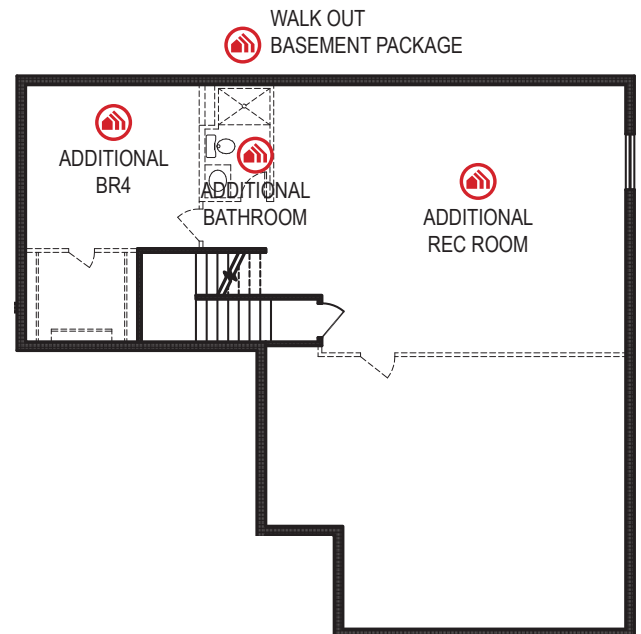

CelebrityHomesOmaha.com

CELEBRITY HOMES
Homes • Villas

*Celebrity Homes Inc., 1997-present. Celebrity Homes reserves the right to make any changes to floor plan, price, specification or material changes for product improvement.