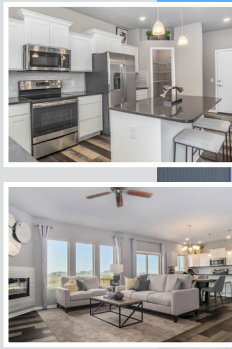

# Cambridge

Ranch • 1626 sf

designer<sup>TM</sup>  
INSPIRED LIVING

**Yes! It's All Included!**

- Homesite
- Linear Fireplace
- Open Kitchen with Eat In Island
- Front Porch
- Deck
- Expanded Door Package
- Designer Lighting Package
- 3-Car Garage

### Additional Features:

- 🏠 Walk Out Basement Package
- 🏠 Finished Basement:
  - Rec Room
  - BR 4
  - Finished Bathroom

CelebrityHomesOmaha.com

**CELEBRITY HOMES**  
Homes • Villas

\*Celebrity Homes Inc., 1997-present. Celebrity Homes reserves the right to make any changes to floor plan, price, specification or material changes for product improvement.