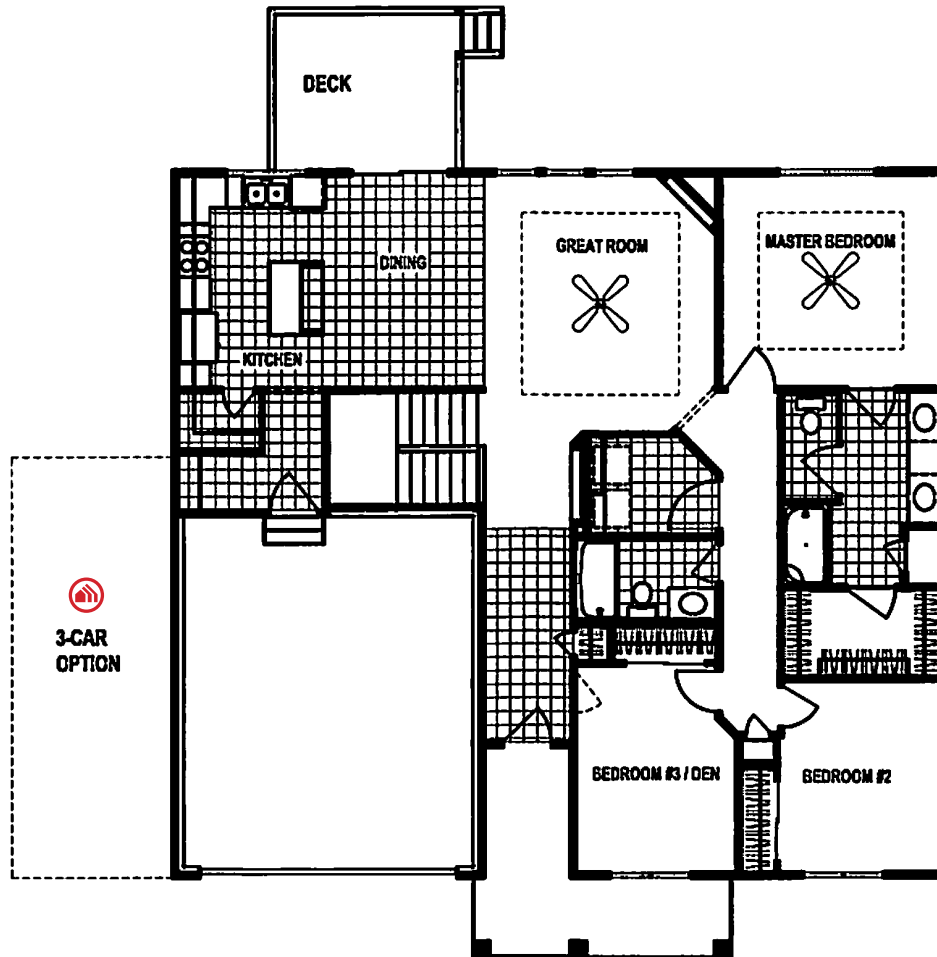

Additional Features:

- 🏠 3-Car Garage
- 🏠 Walk Out Basement Package
- 🏠 Finished Basement:
  - Rec Room
  - BR 4
  - Finished Bathroom