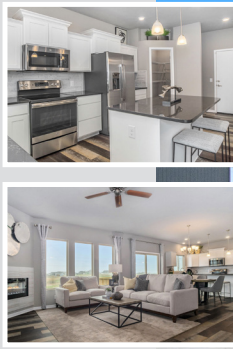

# Cambridge

Ranch • 1626 sf

designer<sup>TM</sup>  
INSPIRED LIVING

## Yes! It's All Included!

- Homesite
- Linear Fireplace
- Open Kitchen with Eat In Island
- Front Porch
- Deck
- Expanded Door Package
- Designer Lighting Package

### Additional Features:

- 🏠 3-Car Garage
- 🏠 Walk Out Basement Package
- 🏠 Finished Basement:
  - Rec Room
  - BR 4
  - Finished Bathroom

CelebrityHomesOmaha.com

**CELEBRITY**  
**HOMES**  
Homes • Villas • Townhomes