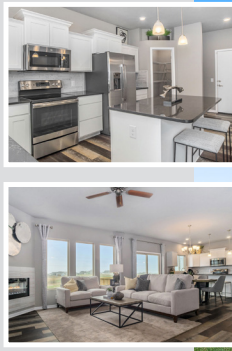

Cambridge

Ranch • 1626 sf

designerTM
INSPIRED LIVING

Yes! It's All Included!

- Homesite
- Linear Fireplace
- Open Kitchen with Eat In Island
- Front Porch
- Deck
- Expanded Door Package
- Designer Lighting Package

Additional Features:

- 🏠 3-Car Garage
- 🏠 Walk Out Basement Package
- 🏠 Finished Basement:
 - Rec Room
 - BR 4
 - Finished Bathroom

CelebrityHomesOmaha.com

CELEBRITY
HOMES
Homes • Villas • Townhomes