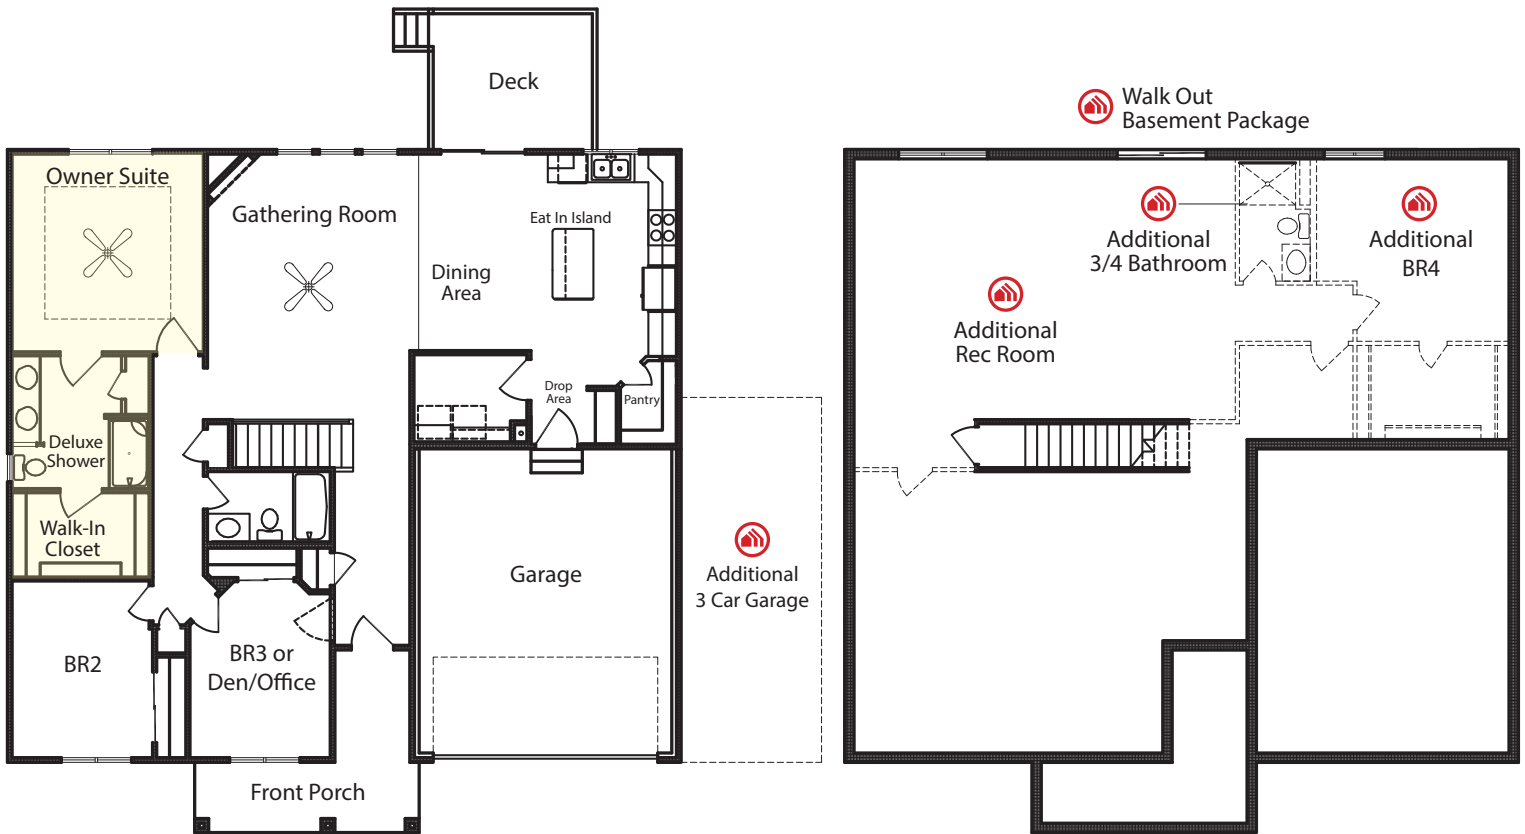

Cambridge

Ranch • 1626 sf

designerTM
INSPIRED LIVING

Yes! It's All Included!

- Homesite
- Linear Fireplace
- Open Kitchen with Eat In Island
- Front Porch
- Deck
- Expanded Door Package
- Designer Lighting Package

Additional Features:

- 🏠 3-Car Garage
- 🏠 Walk Out Basement Package
- 🏠 Finished Basement:
 - Rec Room
 - BR 4
 - Finished Bathroom

CelebrityHomesOmaha.com

CELEBRITY
HOMES
Homes • Villas • Townhomes