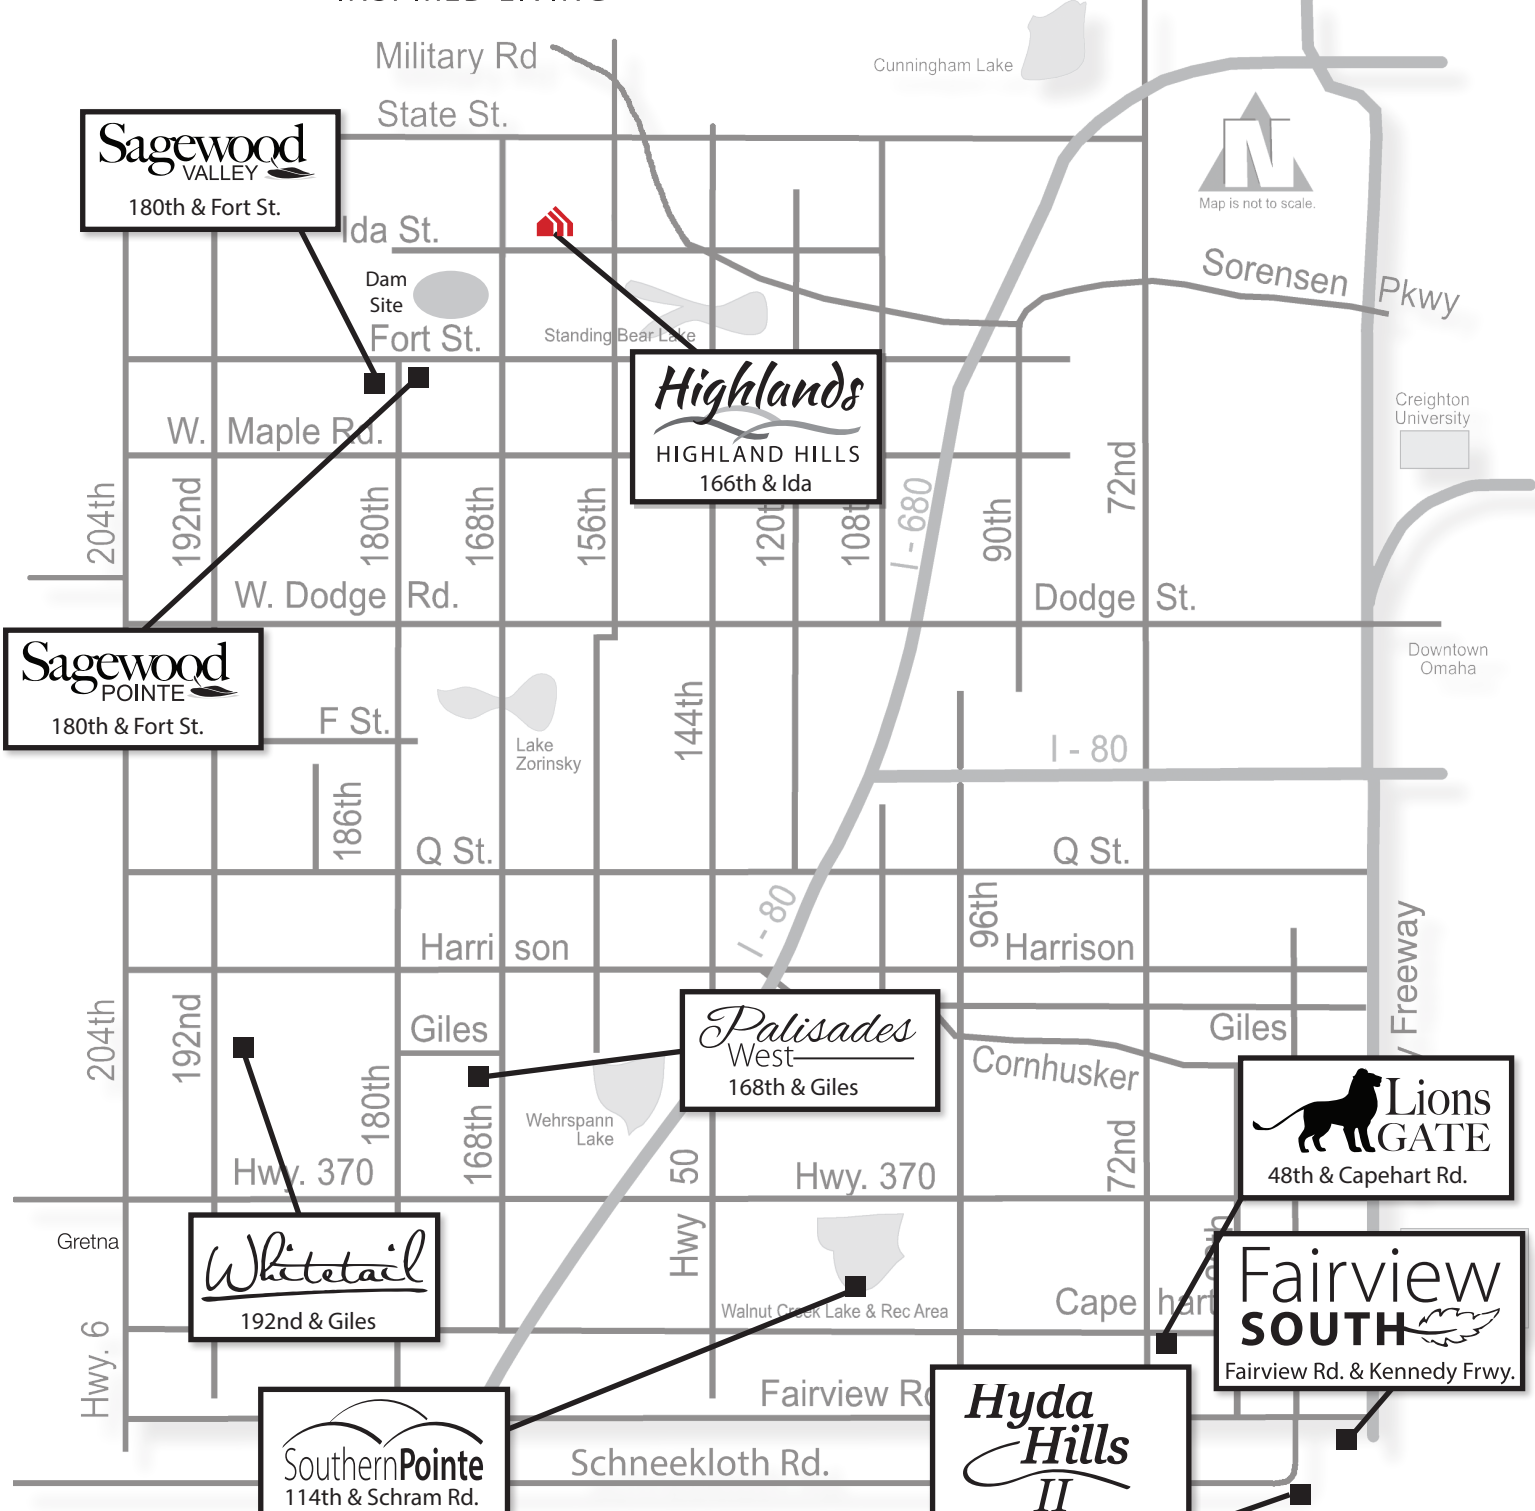

Available in these communities

Cambridge

Ranch • 1626 sq. ft.

designerTM
INSPIRED LIVING

Sales Info Line 402-505-9000

CelebrityHomesOmaha.com

CELEBRITY HOMES
Homes • Villas • Townhomes