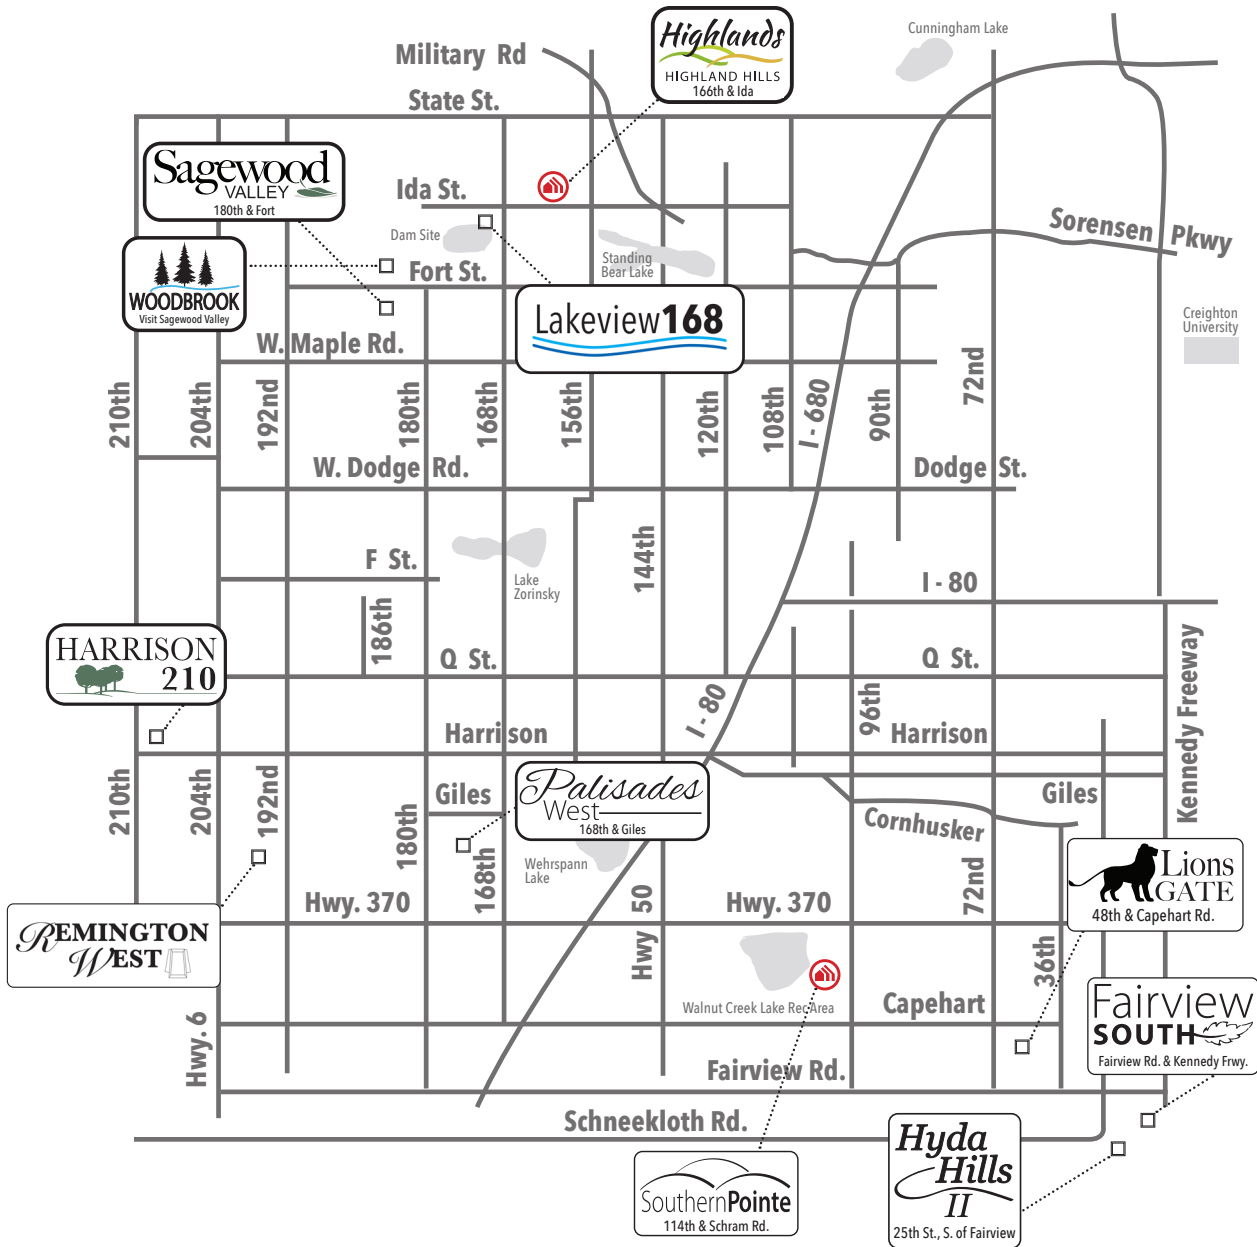

Available in these communities

Cambridge

Ranch • 1626 sq. ft.

designerTM
INSPIRED LIVING

Indicates Model Home Location

Sales Information: 402-505-9000

CelebrityHomesOmaha.com

CELEBRITY HOMES
Homes • Villas • Townhomes