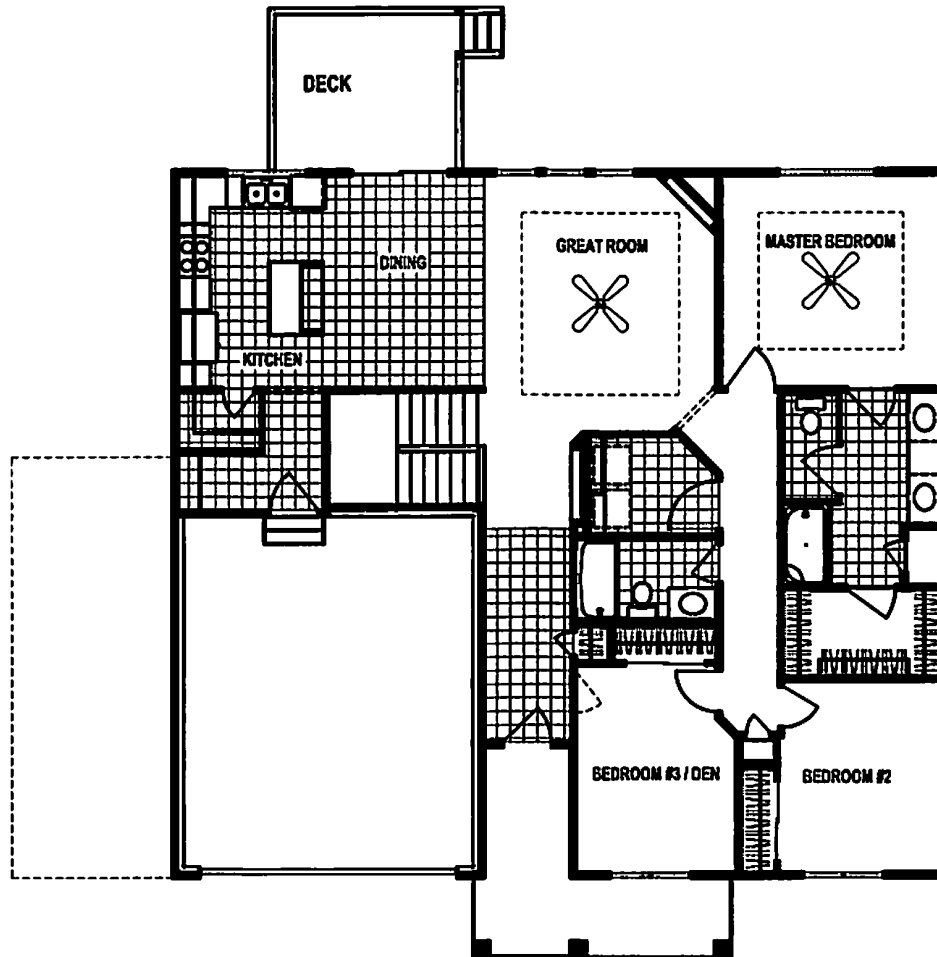

CelebrityHomesOmaha.com

CELEBRITY
HOMES
Homes • Villas • Townhomes