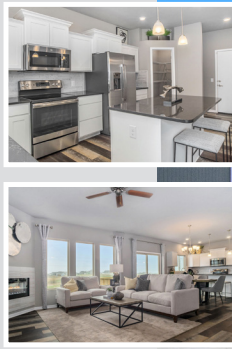

Cambridge

Ranch • 1626 sf

designerTM
INSPIRED LIVING

Yes! It's All Included!

- Homesite
- Linear Fireplace
- Open Kitchen with Eat In Island
- Front Porch
- Deck
- Expanded Door Package
- Designer Lighting Package
- 3-Car Garage

Additional Features:

- Walk Out Basement Package
- Finished Basement:
 - Rec Room
 - BR 4
 - Finished Bathroom

CelebrityHomesOmaha.com

CELEBRITY
HOMES
Homes • Villas • Townhomes