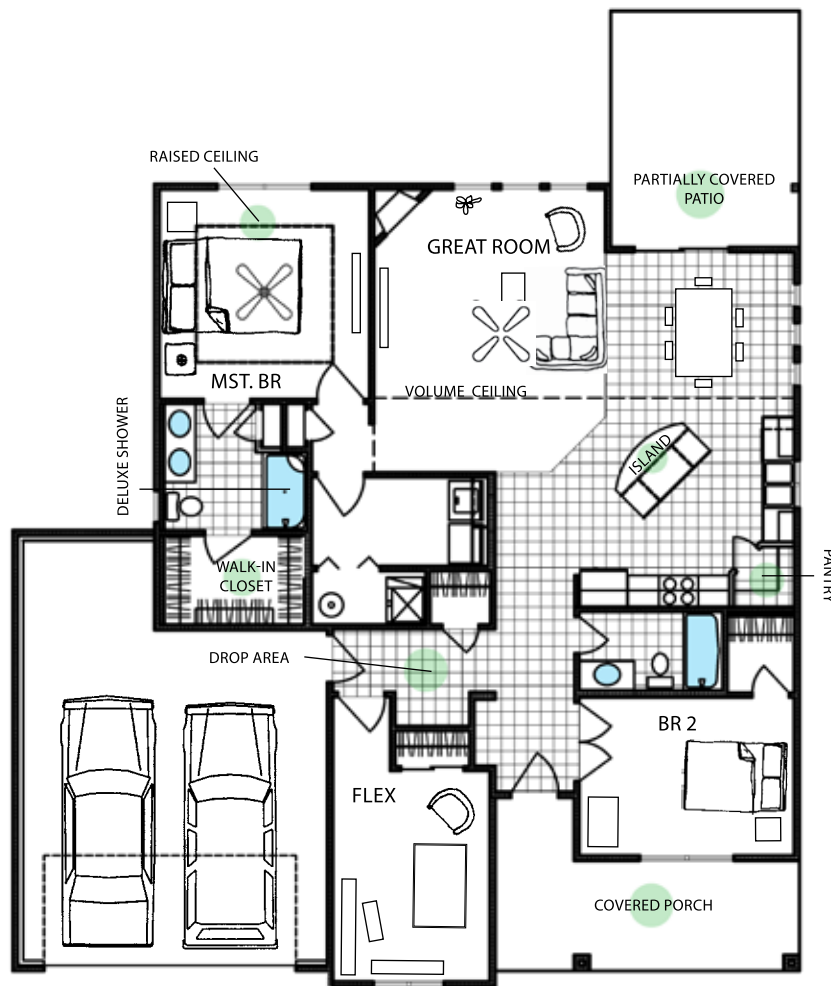

Brantley Patio

lifestyle ™
VILLAS & TOWNHOMES

Ranch Townhome • Main Floor 1619 sq. ft.

CelebrityHomesOmaha.com

CELEBRITY HOMES
Homes • Villas • Townhomes

5/3/2018