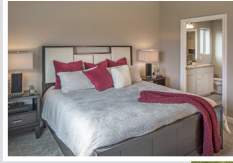

Brantley Patio

Villa • 1619 sf

lifestyleTM
VILLAS & TOWNHOMES

Yes! It's All Included!

- Homesite
- Linear Fireplace
- Open Kitchen with Eat In Island
- Front Porch
- Partially Covered Patio
- Expanded Door Package
- Volume Ceiling