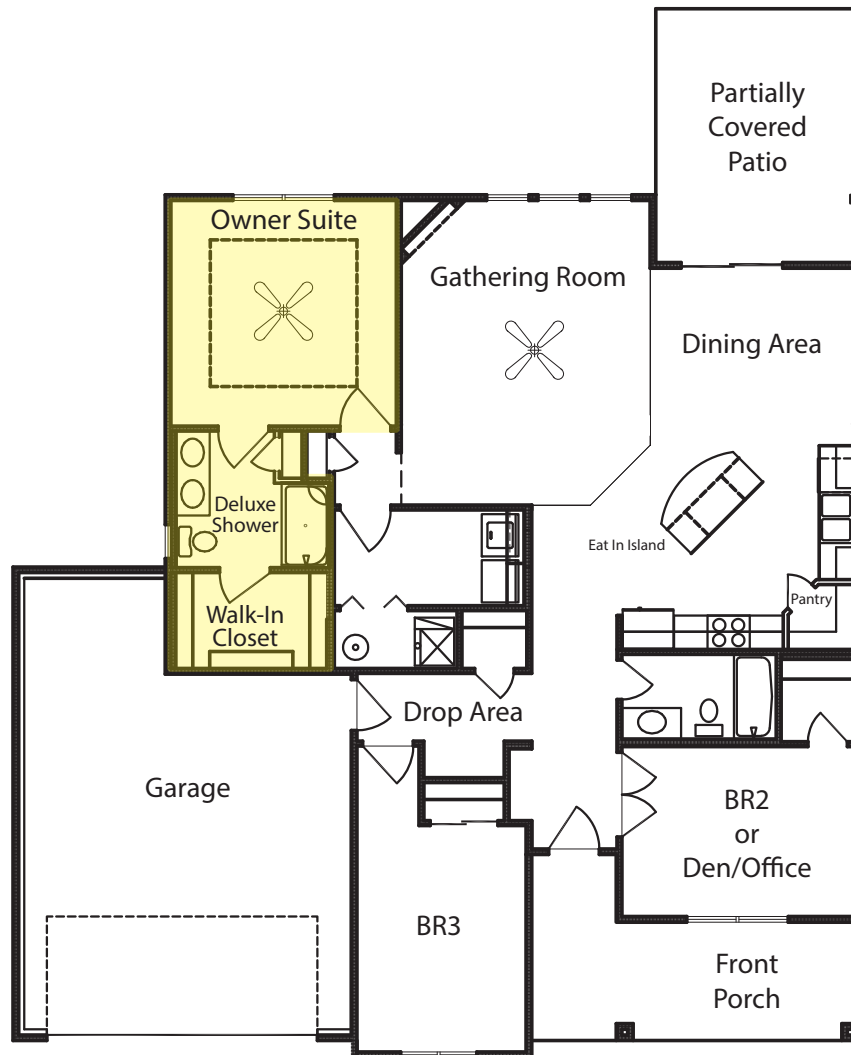

CelebrityHomesOmaha.com

CELEBRITY
HOMES
Homes • Villas • Townhomes