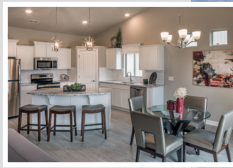

Brantley Patio

Villa • 1619 sf

lifestyleTM
VILLAS & TOWNHOMES

Yes! It's All Included!

- Homesite
- Linear Fireplace
- Open Kitchen with Eat In Island
- Front Porch
- Partially Covered Patio
- Expanded Door Package
- Volume Ceiling