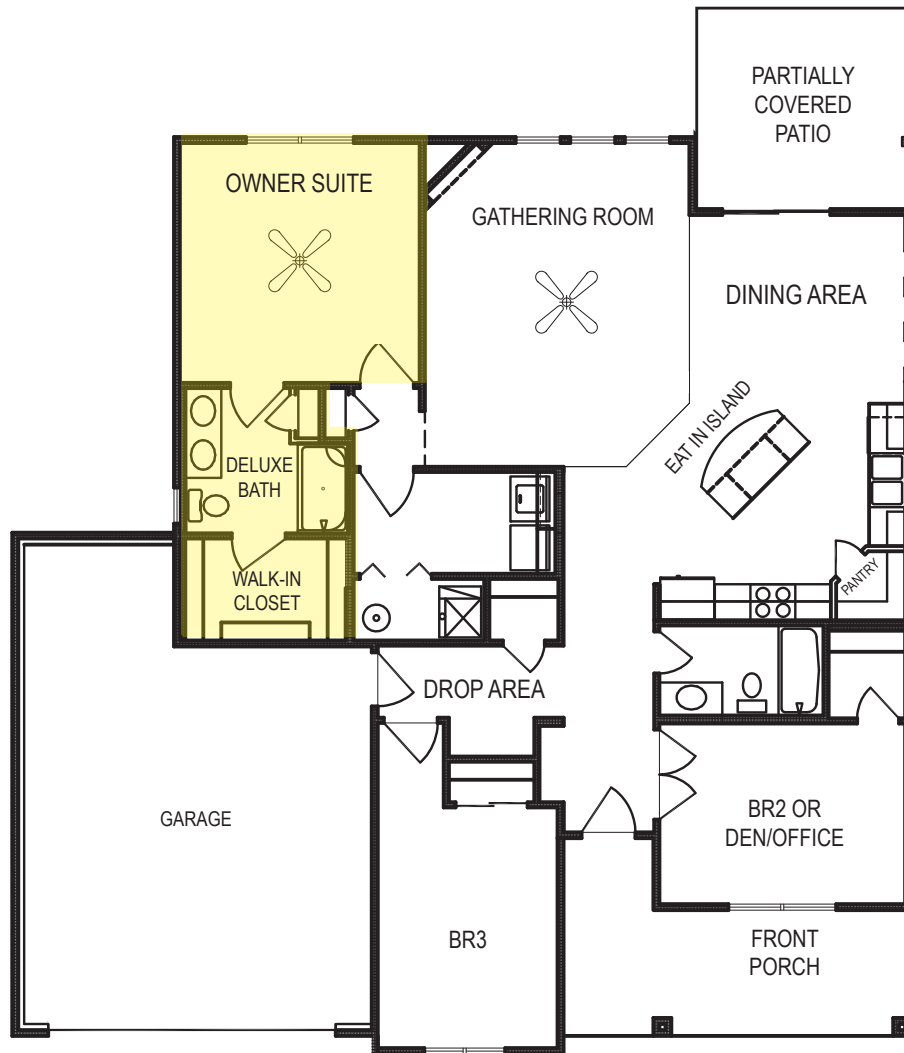

CelebrityHomesOmaha.com

CELEBRITY
HOMES
Homes • Villas

*Celebrity Homes Inc., 1997-present. Celebrity Homes reserves the right to make any changes to floor plan, price, specification or material changes for product improvement.