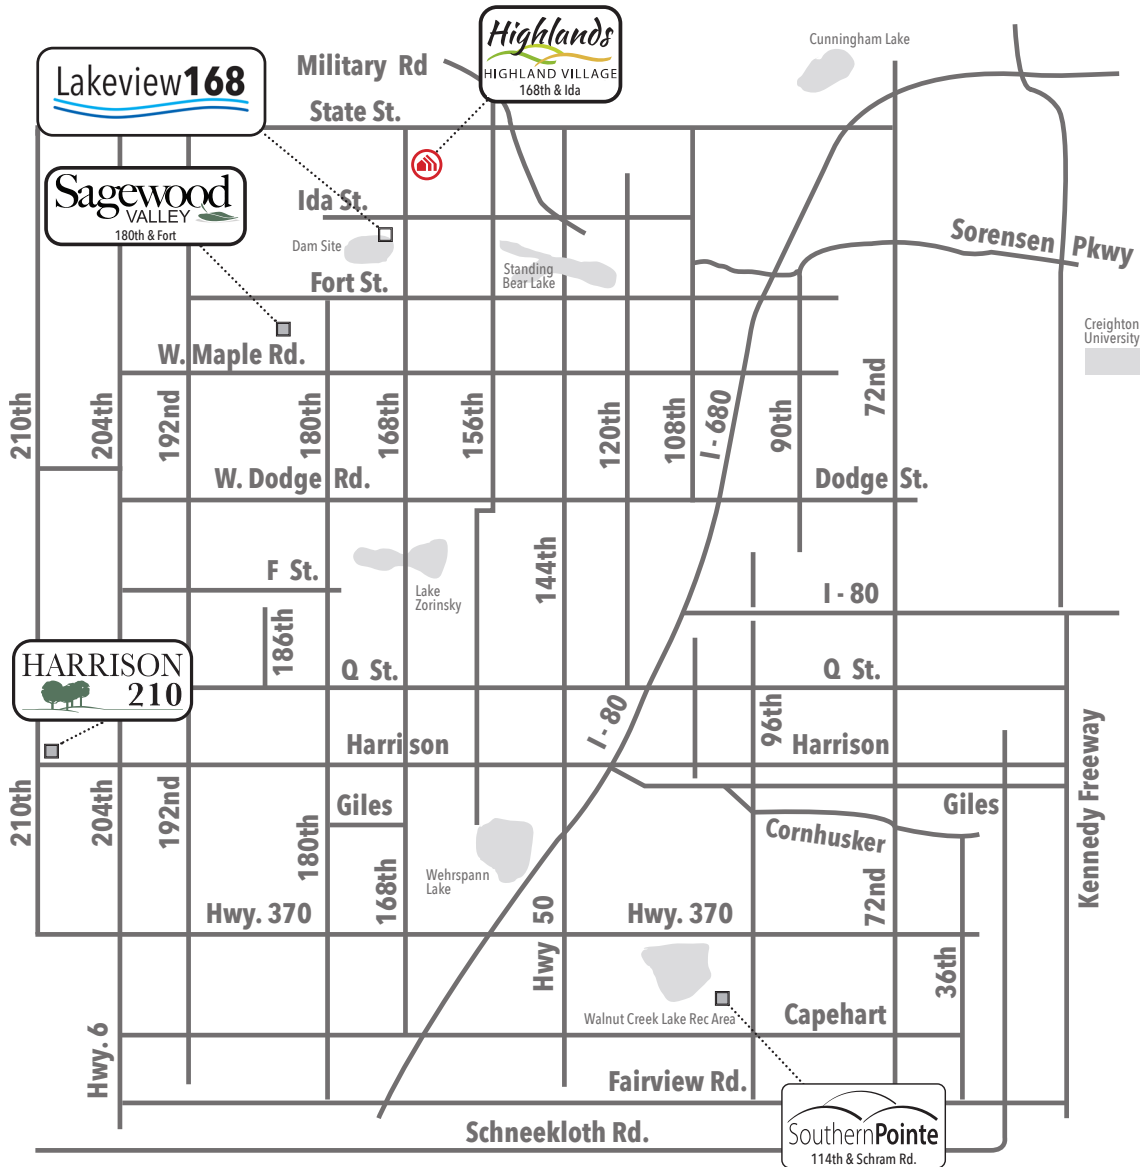

Available in these communities

# Brantley Patio

Villa • 1619 sq. ft.

**lifestyle**  
VILLAS & TOWNHOMES

Indicates Model Home Location

Sales Information: 402-505-9000

CelebrityHomesOmaha.com

**CELEBRITY**  
**HOMES**  
Homes • Villas • Townhomes