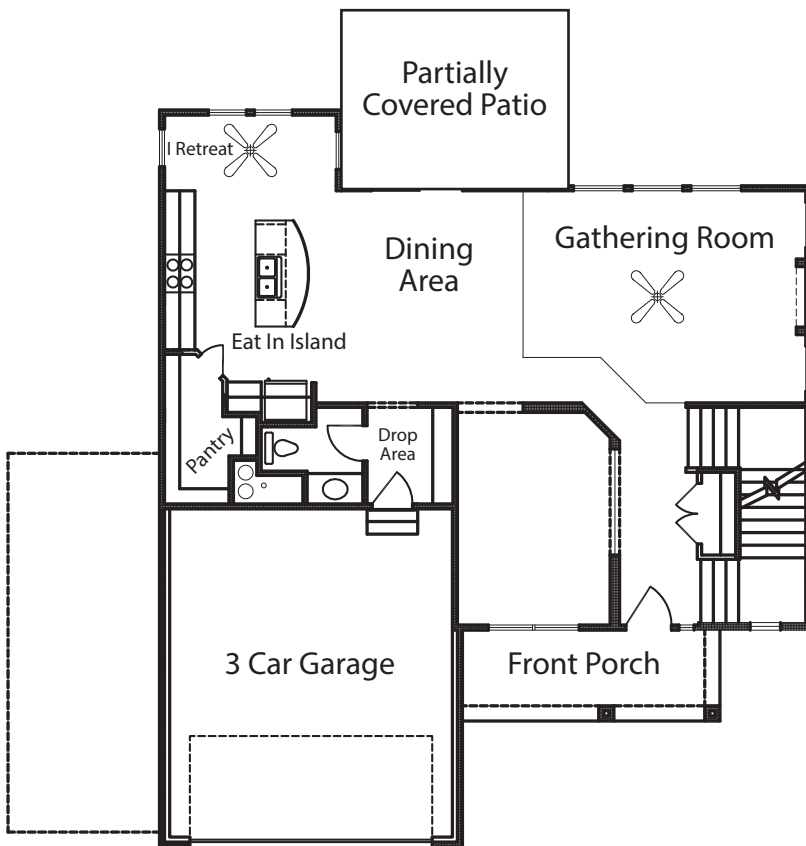

Bradley

2 Story • 2481 sf

designerTM
INSPIRED LIVING

Yes! It's All Included!

- Homesite
- Linear Fireplace
- Open Kitchen with Eat In Island
- Partially Covered Patio
- Designer Lighting Package

Additional Features:

- 🔥 Walk Out Basement Package
- 🔥 Finished Basement:
 - Rec Room
 - BR 5
 - Finished Bathroom

CelebrityHomesOmaha.com

CELEBRITY
HOMES
Homes • Villas • Townhomes