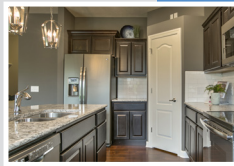

Bradley

2 Story • 2481 sf

designerTM
INSPIRED LIVING

Yes! It's All Included!

- Homesite
- Linear Fireplace
- Open Kitchen with Eat In Island
- Partially Covered Patio
- Designer Lighting Package

Additional Features:

- 🔥 Walk Out Basement Package
- 🔥 Finished Basement:
 - Rec Room
 - BR 5
 - Finished Bathroom

CelebrityHomesOmaha.com

CELEBRITY
HOMES
Homes • Villas • Townhomes