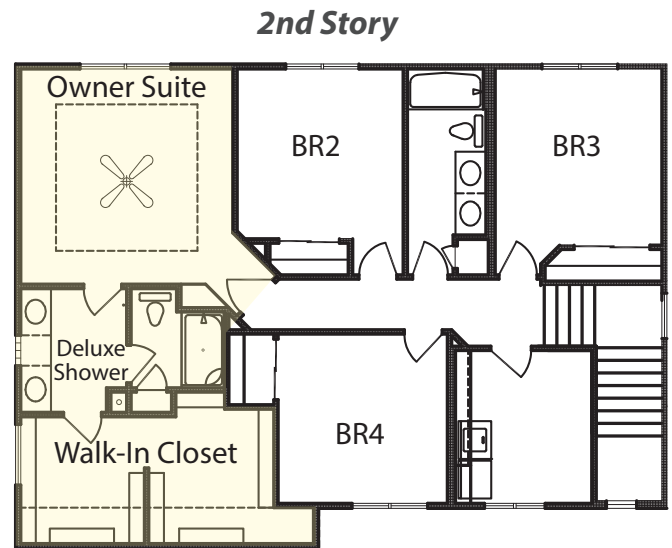

Bradley

2 Story • 2481 sf

designerTM
INSPIRED LIVING

Yes! It's All Included!

- Homesite
- Linear Fireplace
- Open Kitchen with Eat In Island
- Partially Covered Patio
- Designer Lighting Package

Additional Features:

- 🔥 Walk Out Basement Package
- 🔥 Finished Basement:
 - Rec Room
 - BR 5
 - Finished Bathroom

CelebrityHomesOmaha.com

CELEBRITY
HOMES
Homes • Villas • Townhomes