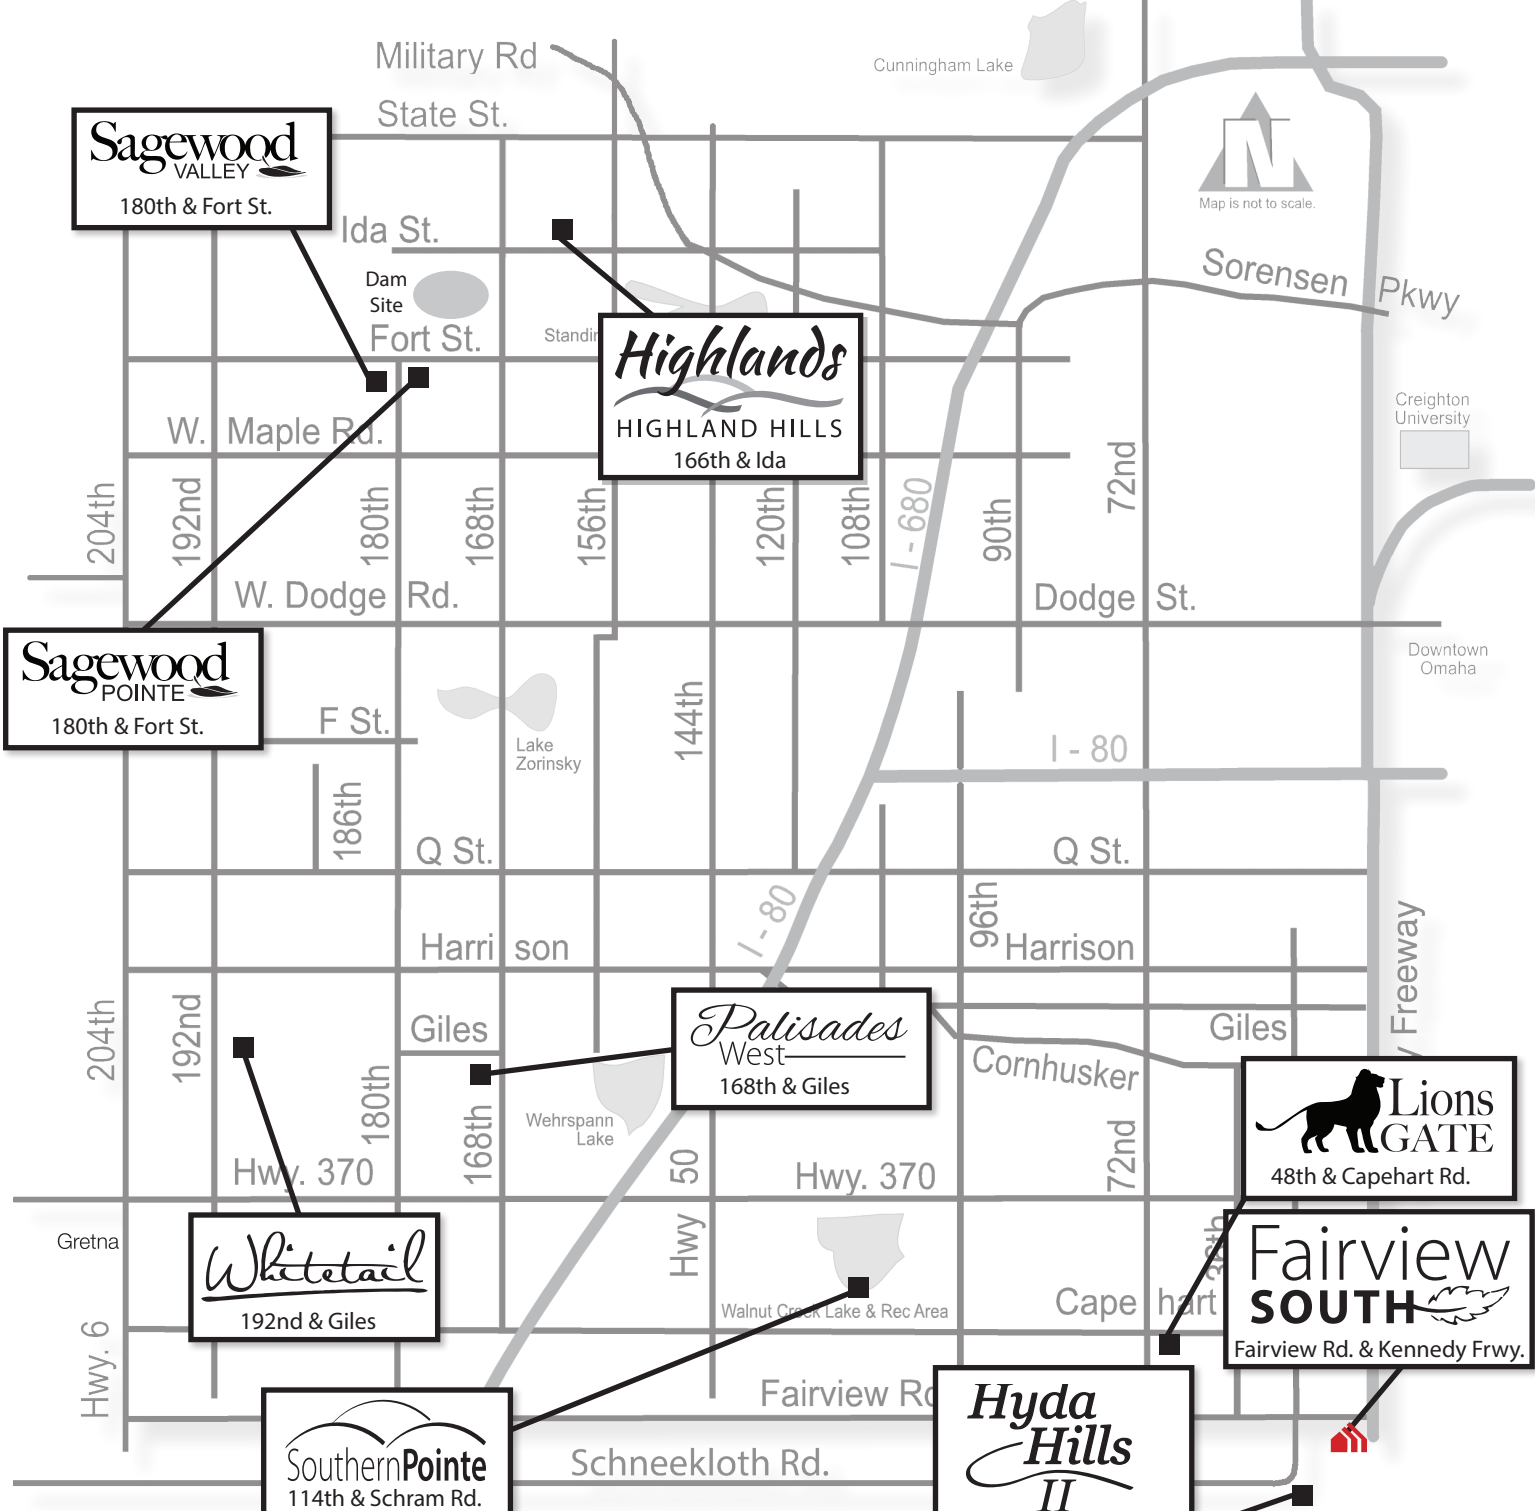

Available in these communities

Bradley

Two Story • 2481 sq. ft.

designerTM
INSPIRED LIVING

Sales Info Line 402-505-9000

CelebrityHomesOmaha.com

CELEBRITY HOMES
Homes • Villas • Townhomes