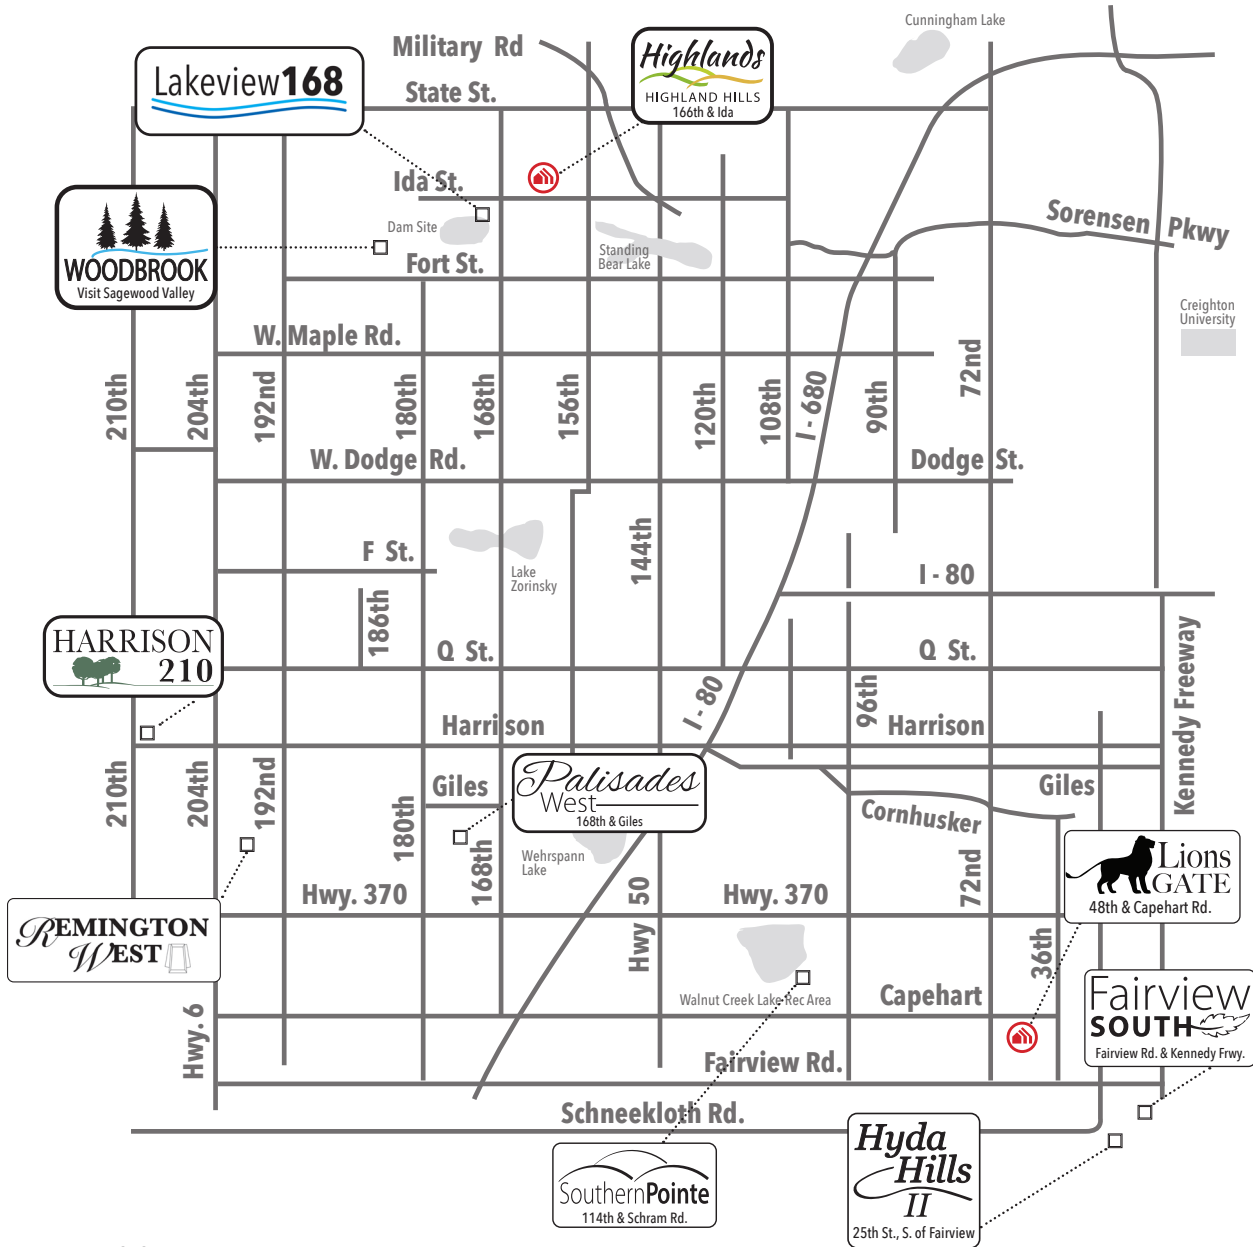

Available in these communities

Bentley

Two Story • 2824 sq. ft.

designerTM
INSPIRED LIVING

 Indicates Model Home Location

Sales Information: 402-505-9000

CelebrityHomesOmaha.com

CELEBRITY
HOMES
Homes • Villas • Townhomes