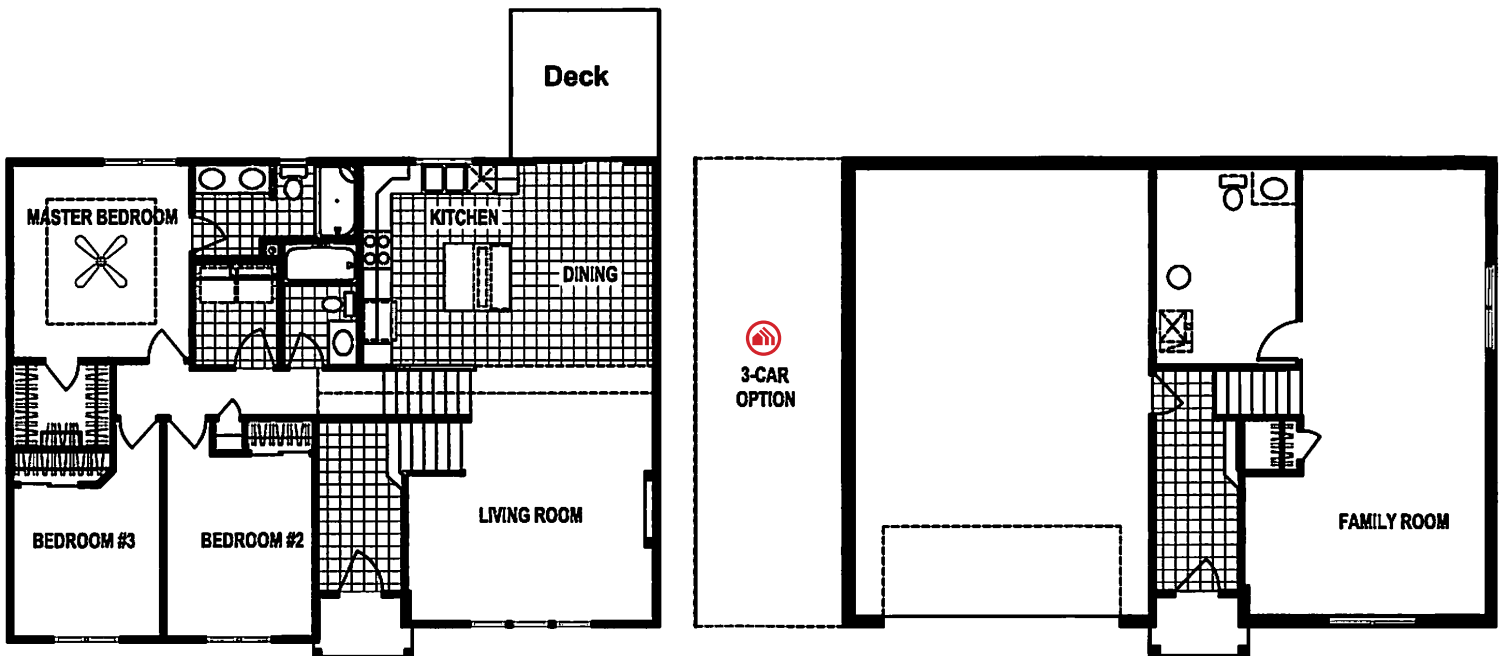

CelebrityHomesOmaha.com

CELEBRITY
HOMES
Homes • Villas • Townhomes