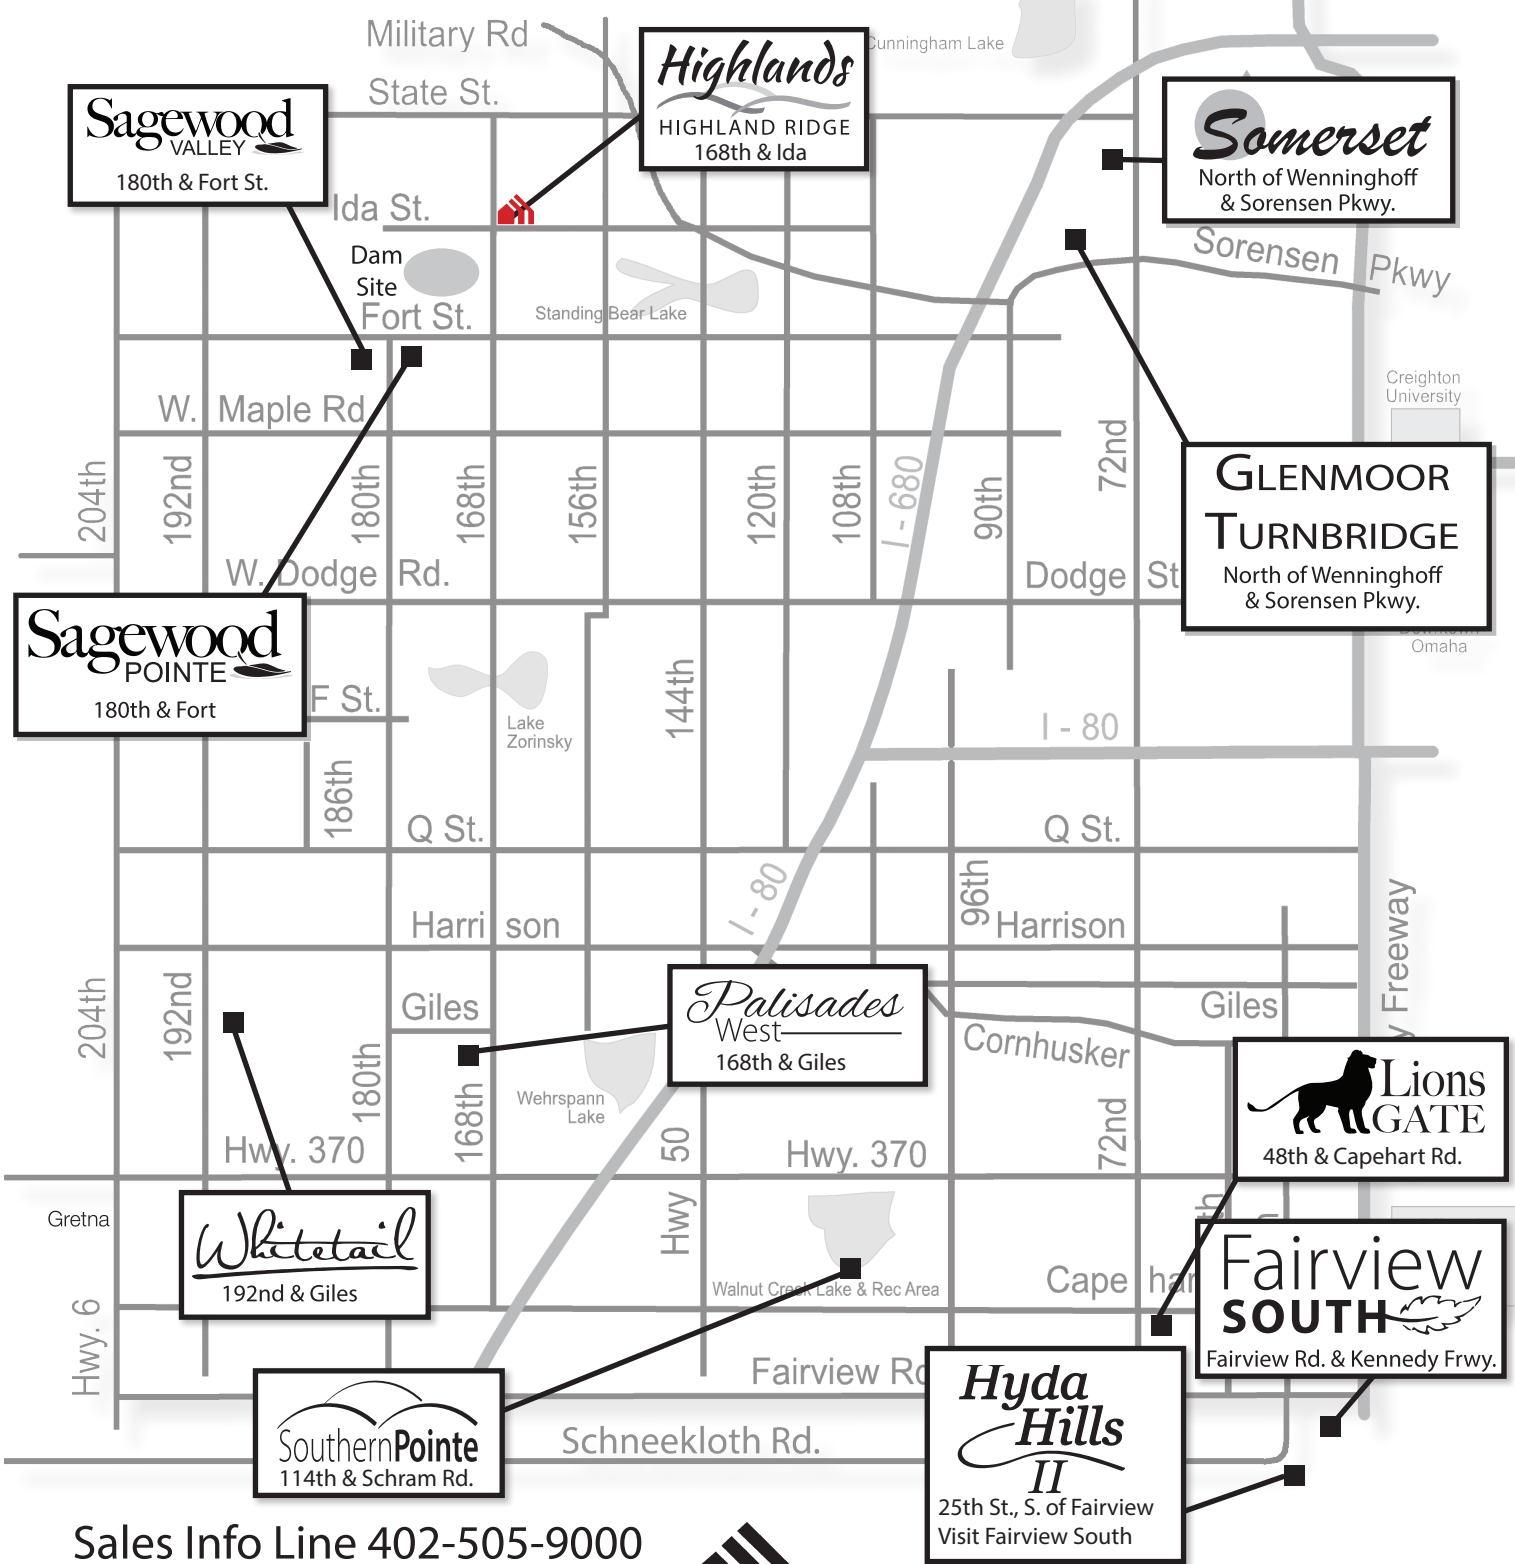

Available in these communities

Austin

Multi Level • 1859 sq. ft.

advantage™

YOUR NEXT MOVE

Sales Info Line 402-505-9000

CelebrityHomesOmaha.com

CELEBRITY HOMES
Homes • Villas • Townhomes