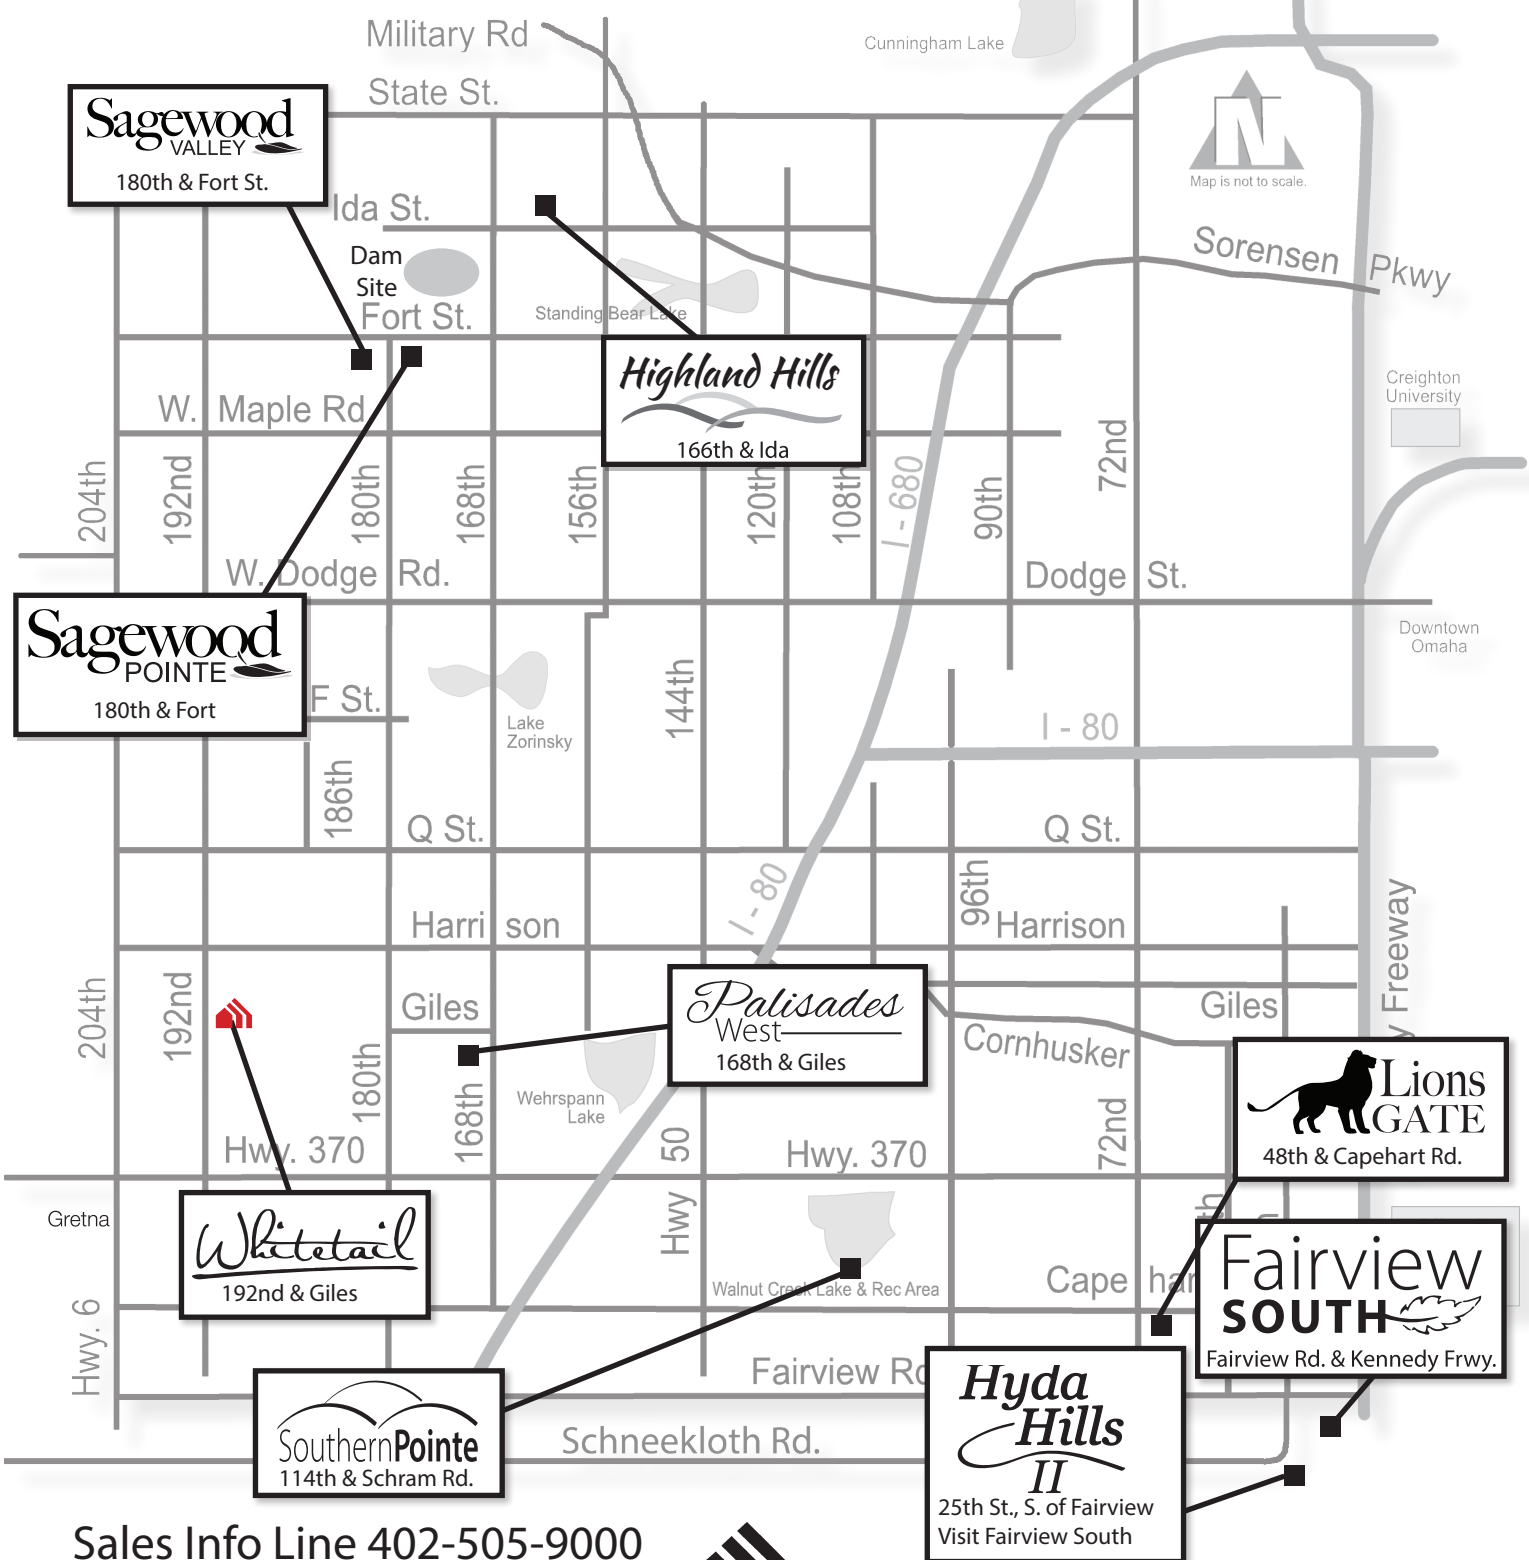

Available in these communities

Austin

Multi Level • 1859 sq. ft.

advantage™

YOUR NEXT MOVE

Sales Info Line 402-505-9000

CelebrityHomesOmaha.com

CELEBRITY HOMES
Homes • Villas • Townhomes