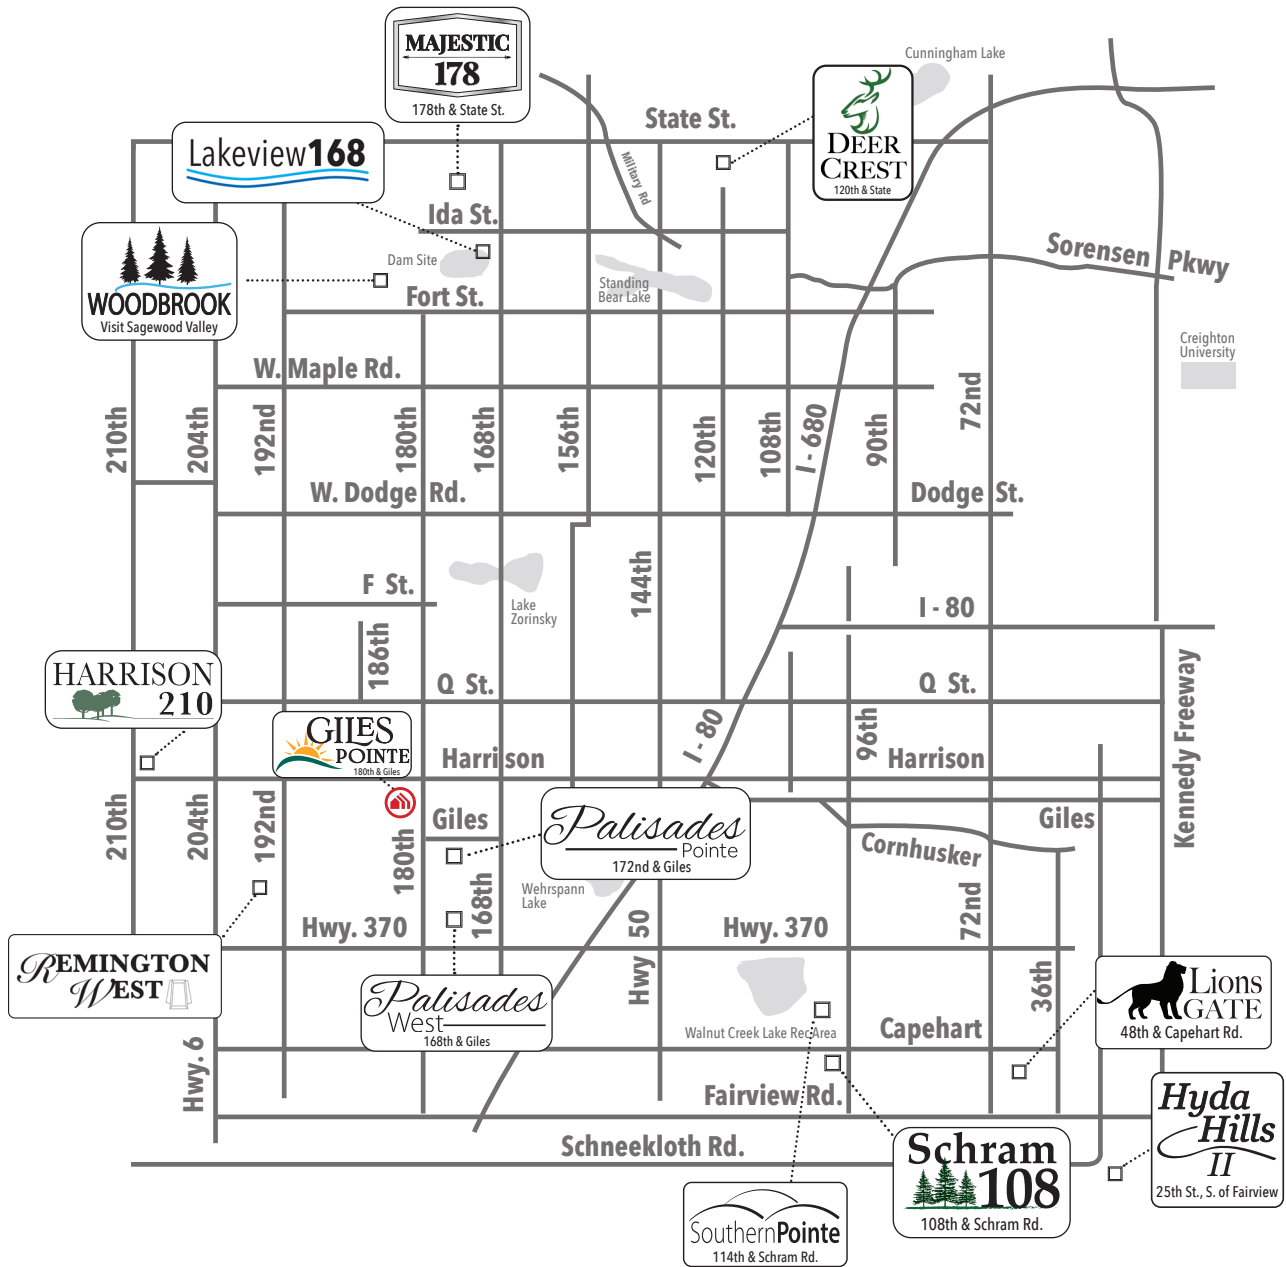

Available in these communities

Austin

Multi Level • 1870 sq. ft.

advantage 
YOUR NEXT MOVE

 Indicates Model Home Location

Sales Information: 402-505-9000

CelebrityHomesOmaha.com

CELEBRITY HOMES
Homes • Villas • Townhomes