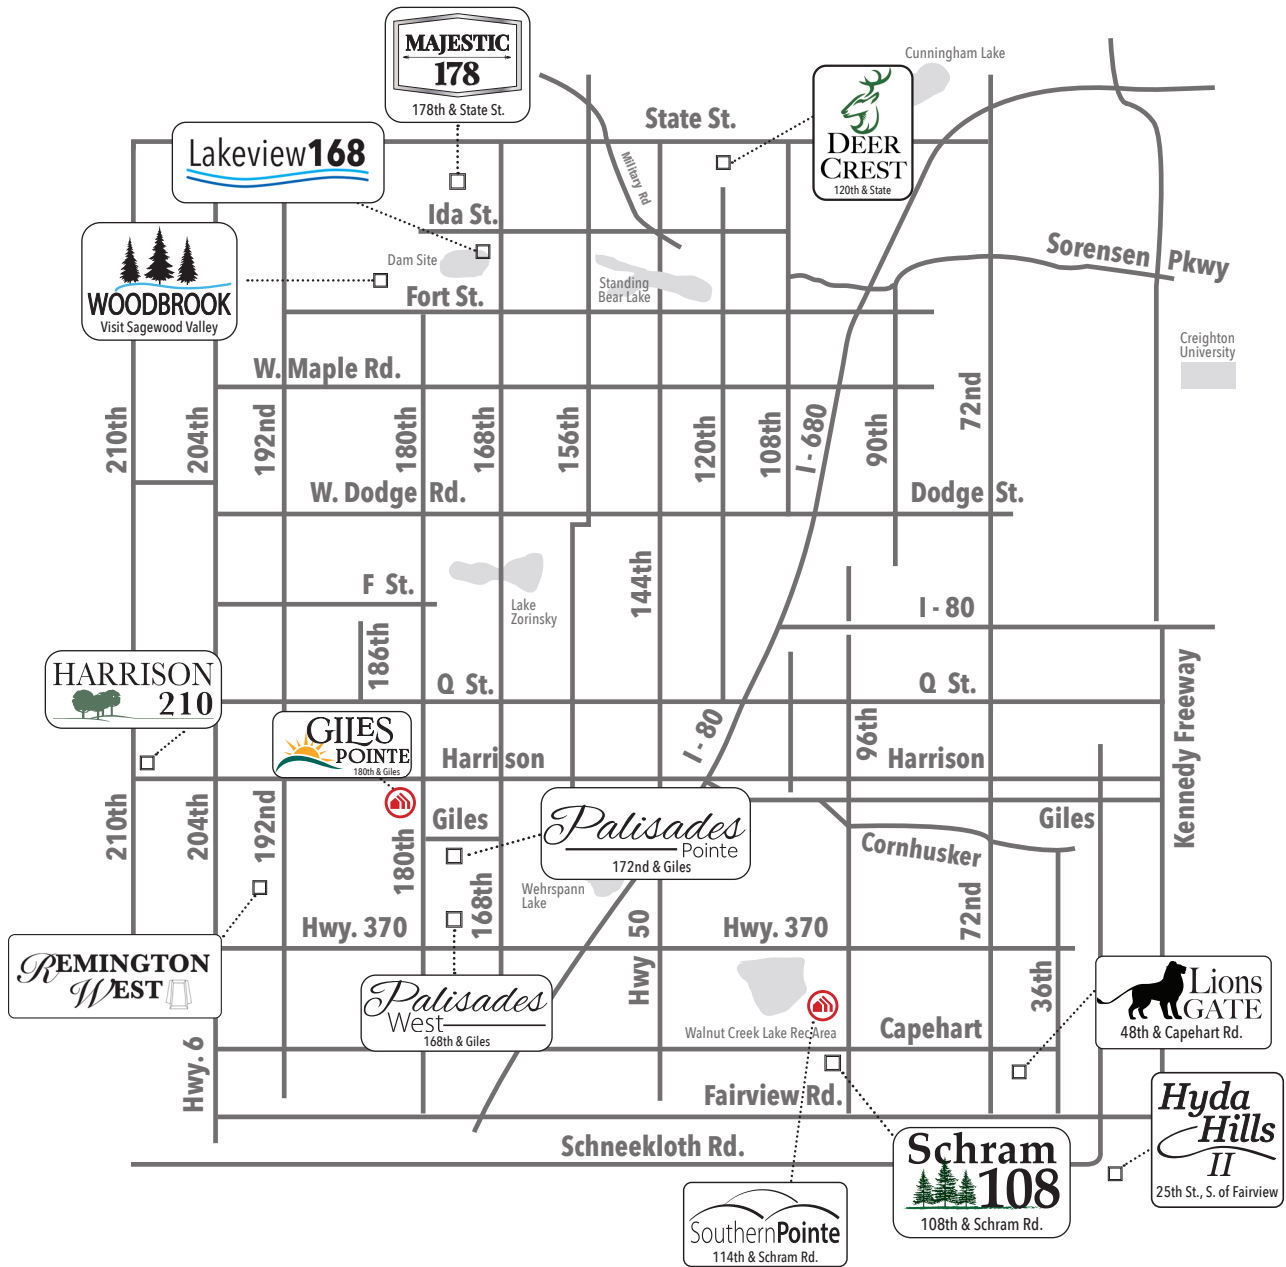

Available in these communities

Austin

Multi Level • 1870 sq. ft.

advantage 
YOUR NEXT MOVE

 Indicates Model Home Location

Sales Information: 402-505-9000

CelebrityHomesOmaha.com

CELEBRITY HOMES
Homes • Villas • Townhomes