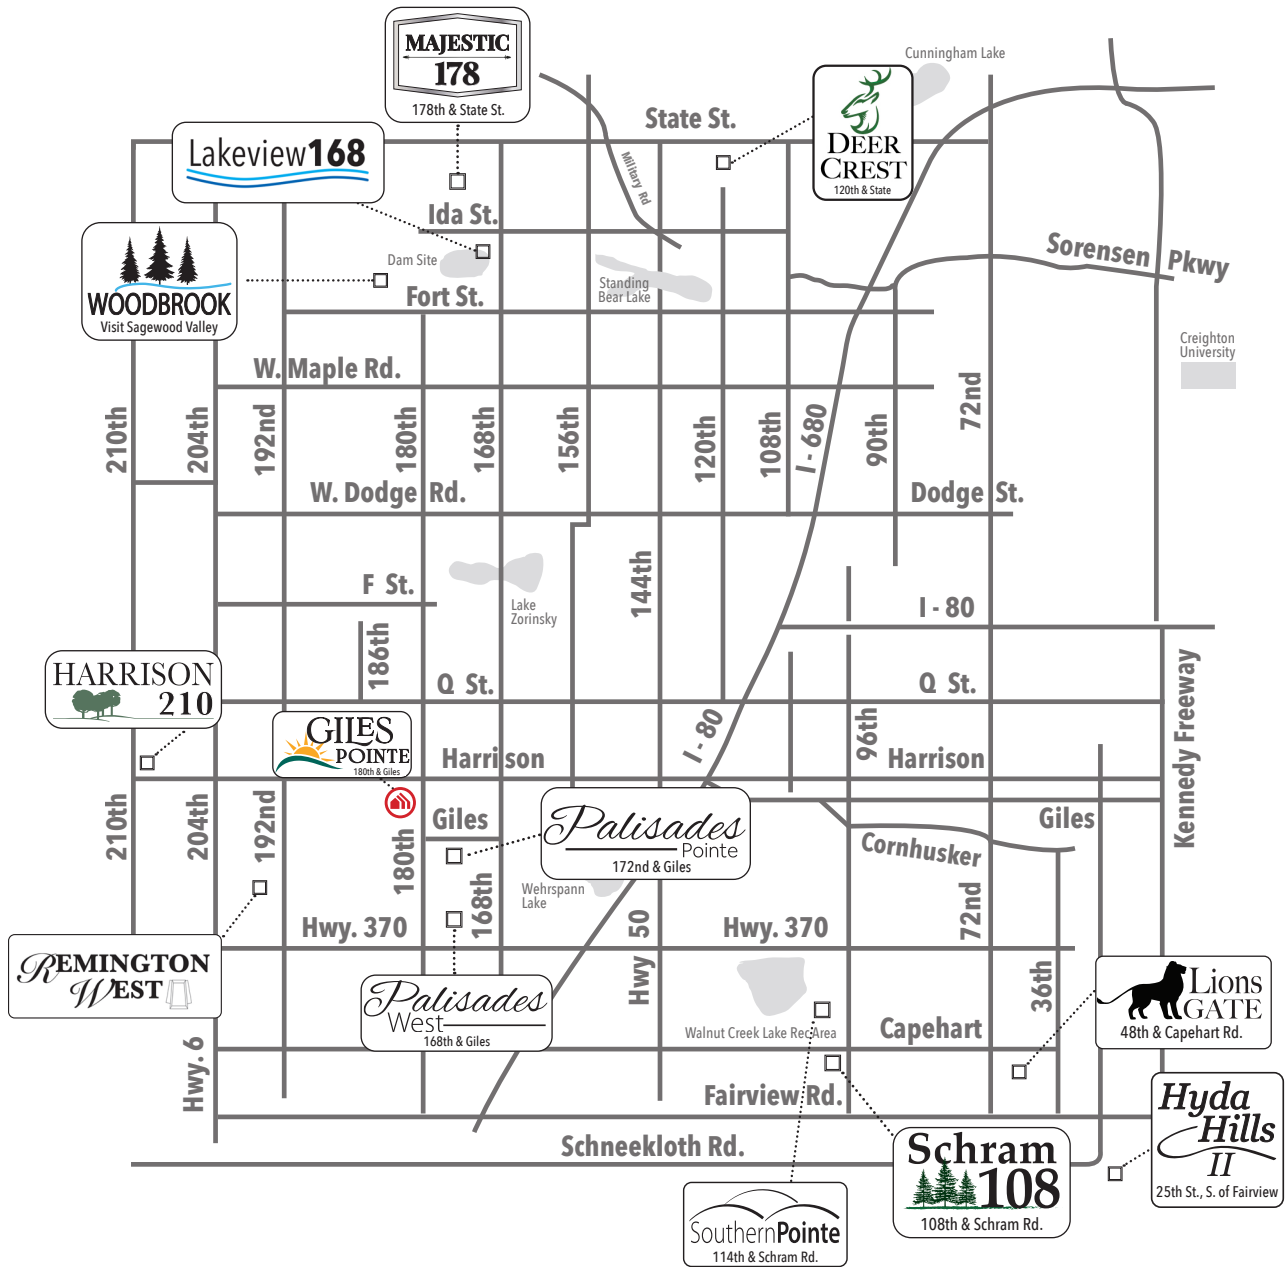

Available in these communities

Austin

Multi Level • 1870 sq. ft.

advantage 
YOUR NEXT MOVE

 Indicates Model Home Location

Sales Information: 402-505-9000

CelebrityHomesOmaha.com

CELEBRITY
HOMES
Homes • Villas • Townhomes