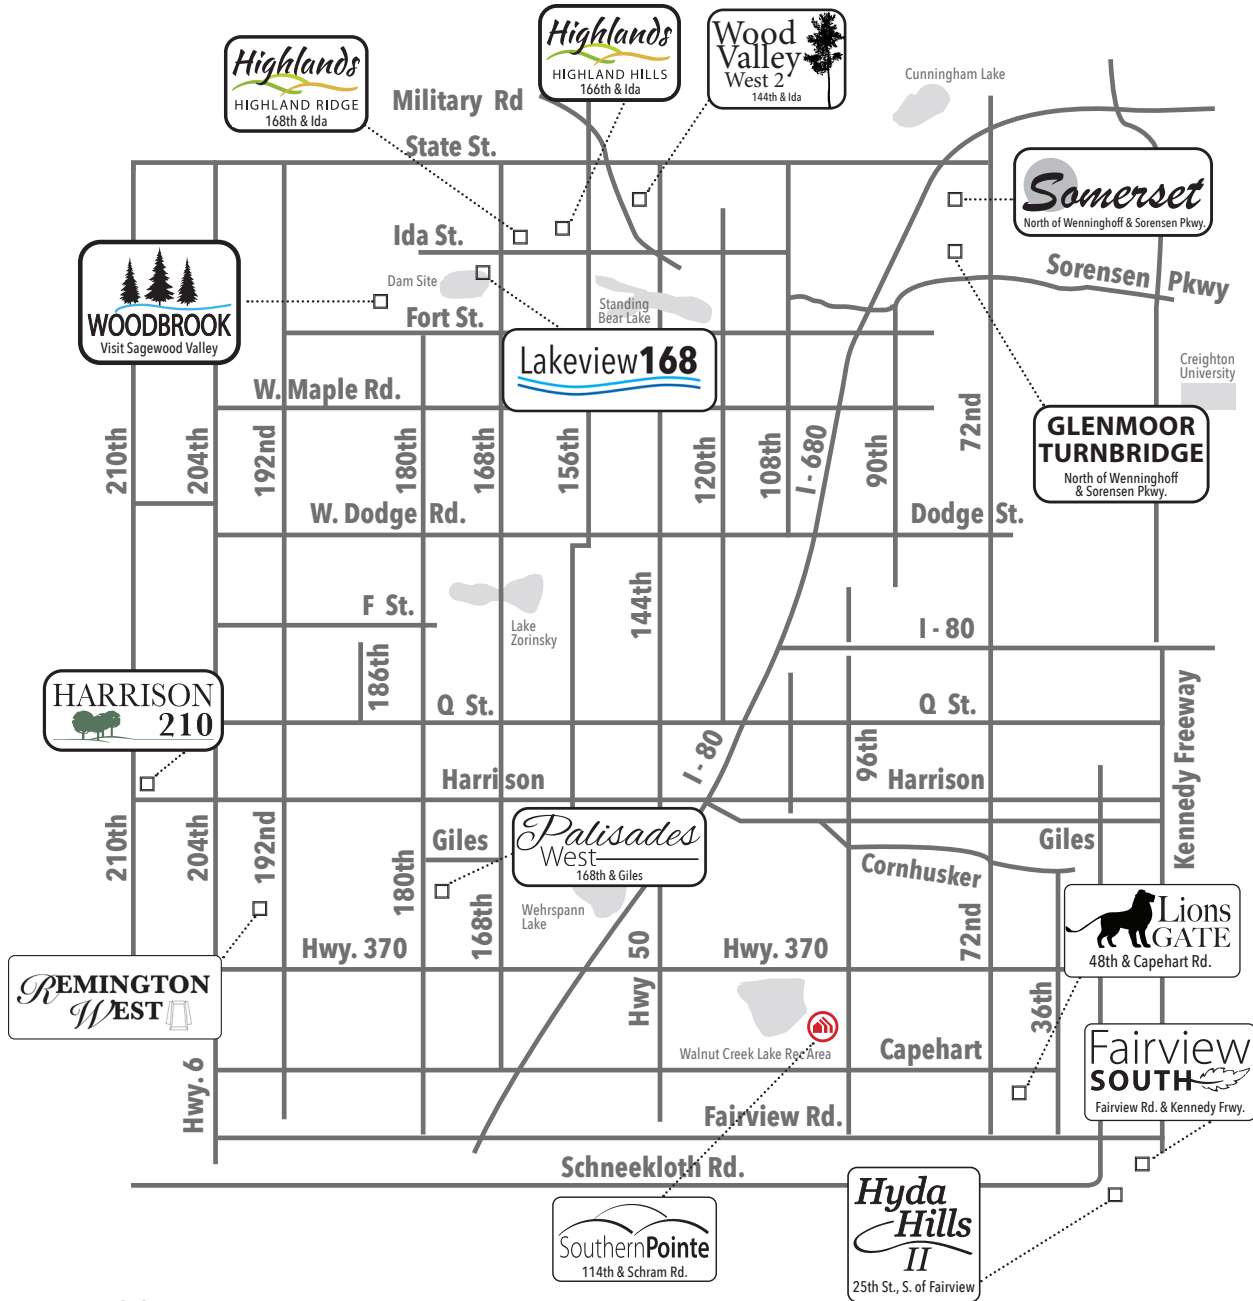

Available in these communities

Austin

Multi Level • 1859 sq. ft.

advantage 
YOUR NEXT MOVE

 Indicates Model Home Location

Sales Information: 402-505-9000

CelebrityHomesOmaha.com

CELEBRITY HOMES
Homes • Villas • Townhomes