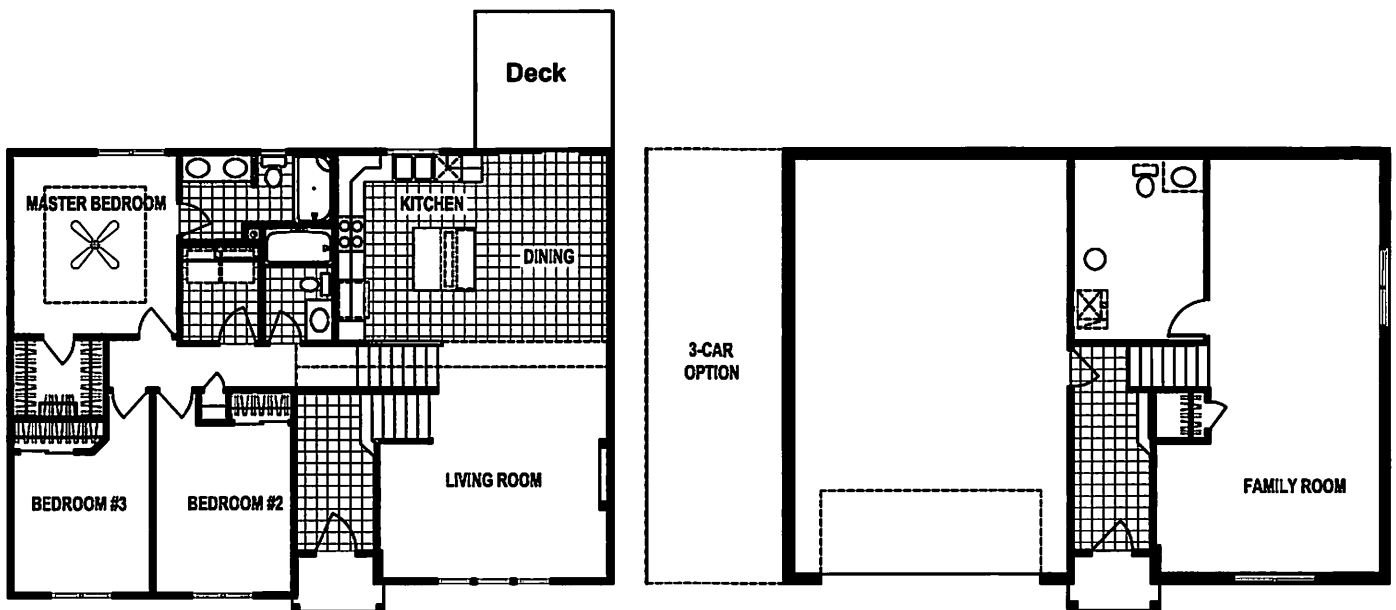

# AUSTIN 2022

ELEV B

MAIN FLOOR 1389 SQ. FT.  
 BSMT. 481 SQ.FT.  
 TOTAL S.F. 1870 SQ.FT.

**CELEBRITY  
 HOMES**

Homes ★ Villas ★ Townhomes

Yes! It's All Included