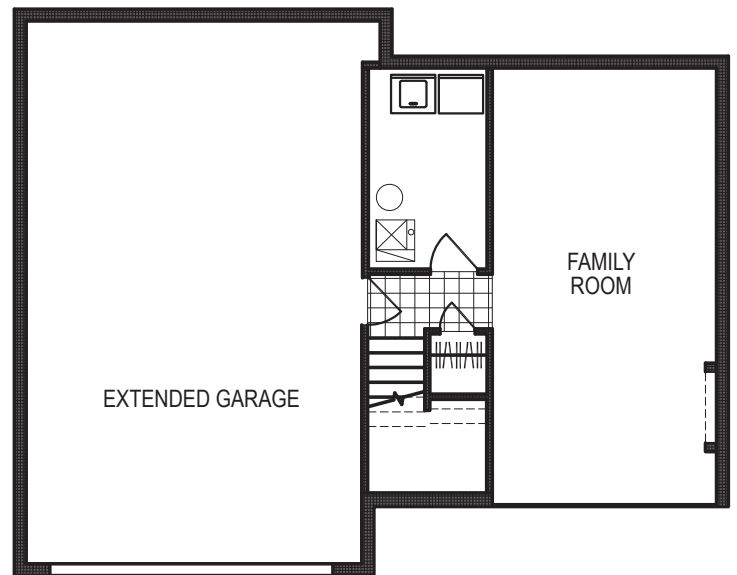

Aspen

Multi-Level • 1537 sf

new
beginnings TM
A GREAT PLACE TO START

Yes! **It's All Included!**

- Homesite
- Linear Fireplace
- Open Kitchen with Eat In Island
- Deck
- Designer Lighting Package
- Finished Basement
- Expanded Garage