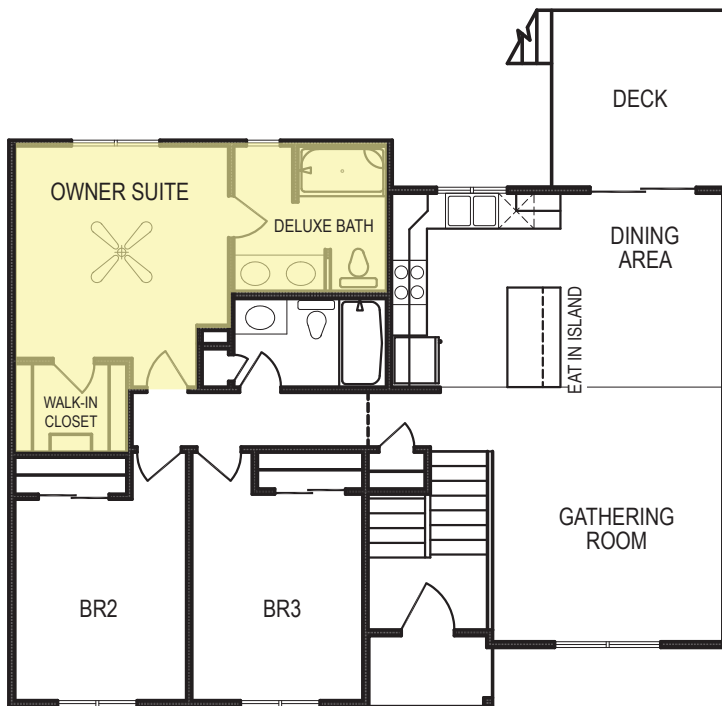

Aspen

Multi-Level • 1537 sf

new
beginnings TM
A GREAT PLACE TO START

Yes! **It's All Included!**

- Homesite
- Linear Fireplace
- Open Kitchen with Eat In Island
- Deck
- Designer Lighting Package
- Finished Basement
- Expanded Garage