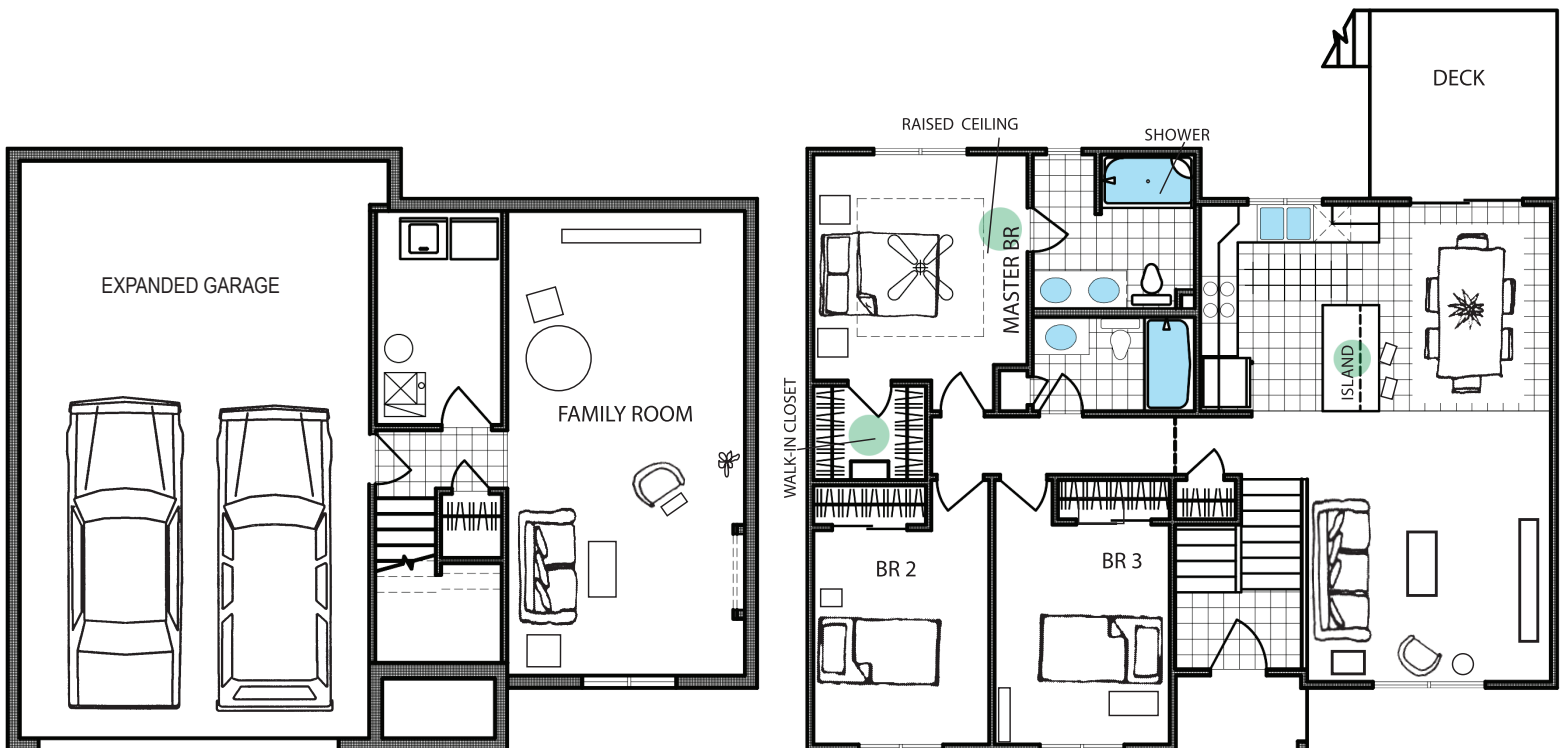

Aspen DLX

Multi-Level • 1516 sf

new
beginnings TM
A GREAT PLACE TO START

Yes! It's All Included!

- Homesite
- Linear Fireplace
- Open Kitchen with Eat In Island
- Deck
- Expanded Door Package
- Designer Lighting Package
- Finished Basement
- Expanded Garage