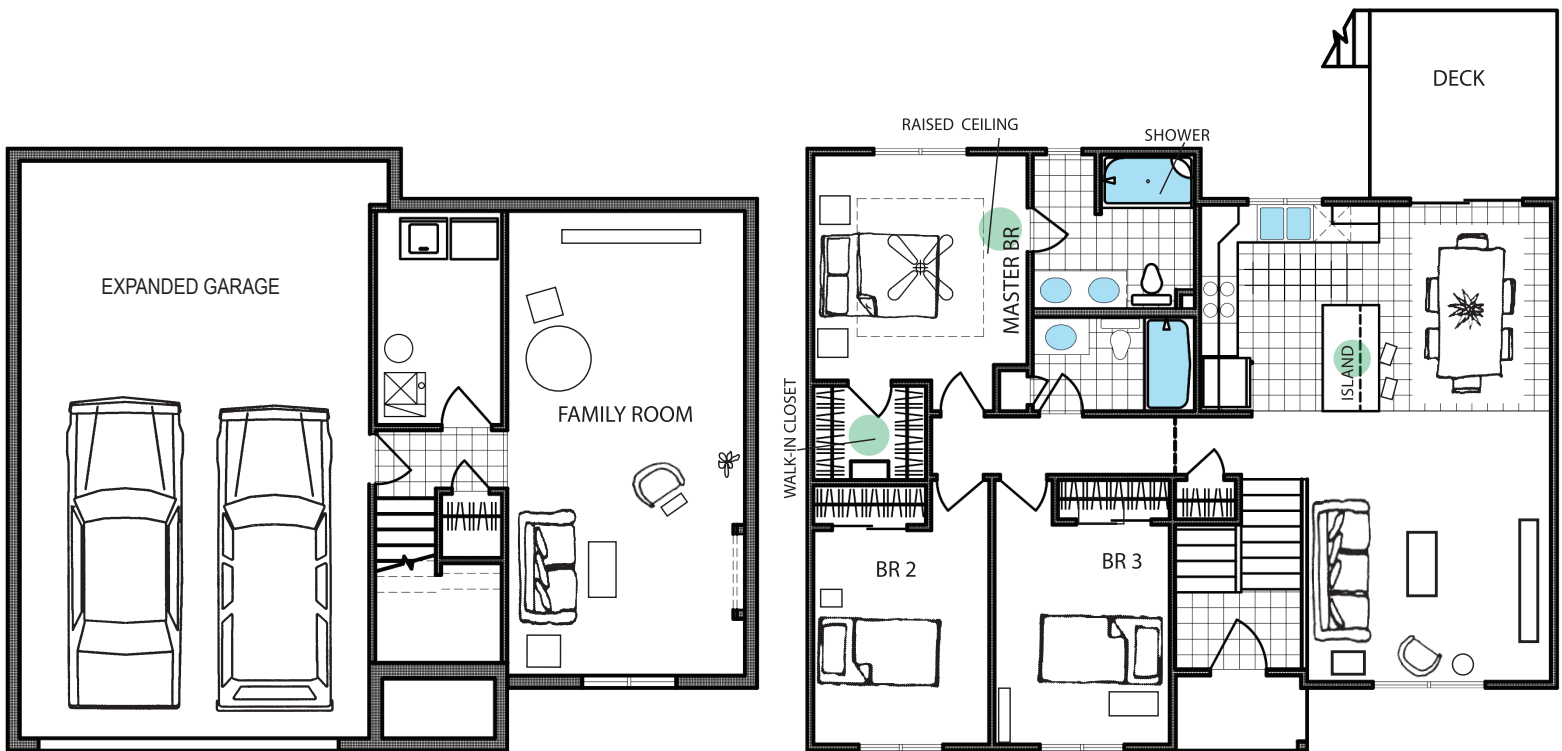

Aspen DLX

Multi-Level • 1516 sf

new
beginnings TM
A GREAT PLACE TO START

Yes! It's All Included!

- Homesite
- Linear Fireplace
- Open Kitchen with Eat In Island
- Deck
- Designer Lighting Package
- Finished Basement
- Expanded Garage