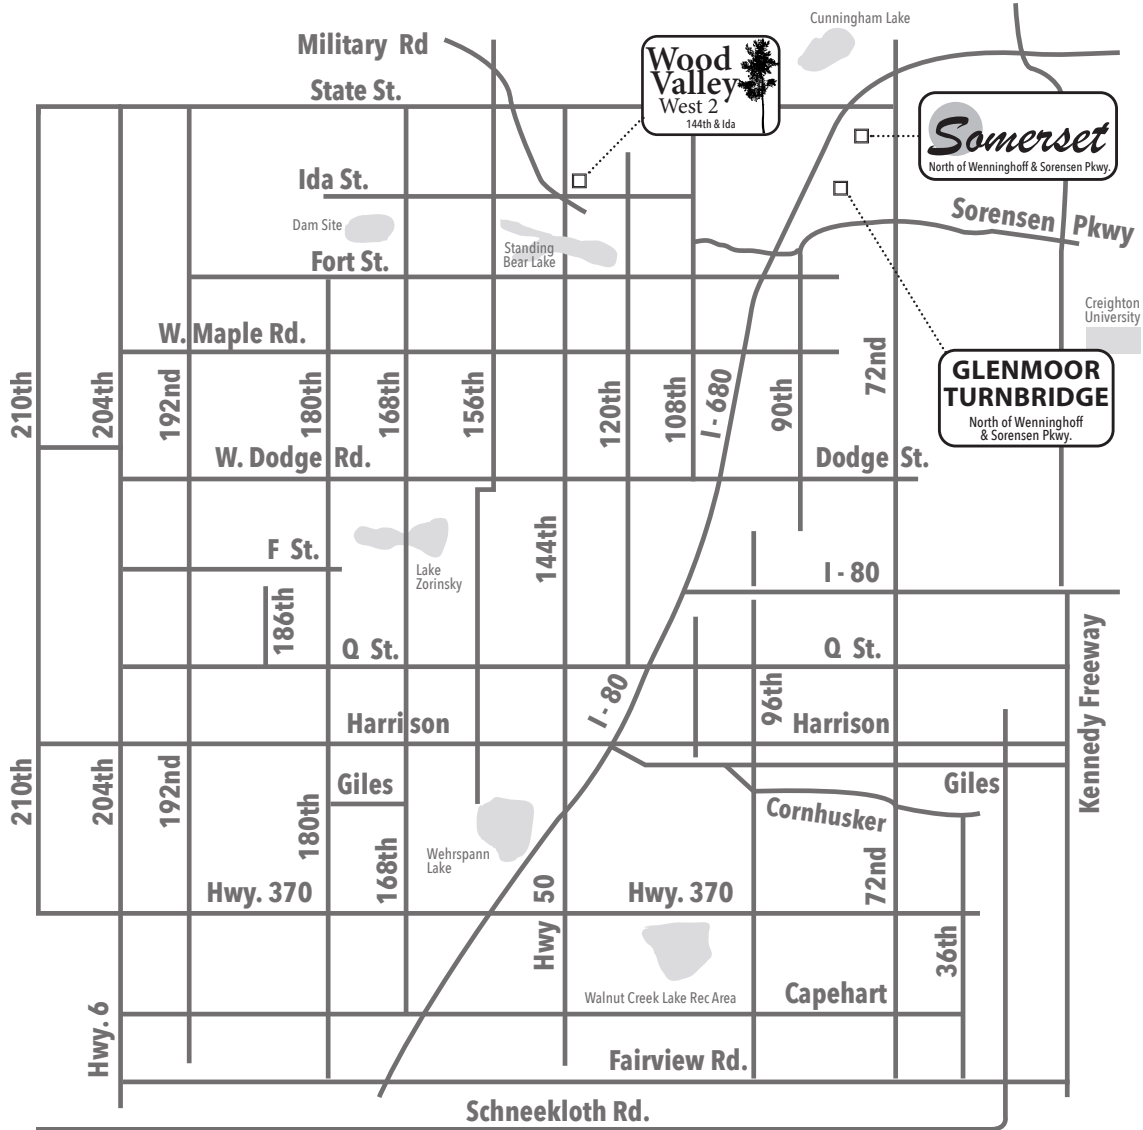

Available in these communities

Aspen DLX

Multi Level • 1516 sq. ft.

new
beginningsSM
A GREAT PLACE TO START

Sales Information: 402-505-9000

CelebrityHomesOmaha.com

CELEBRITY
HOMES
Homes • Villas • Townhomes