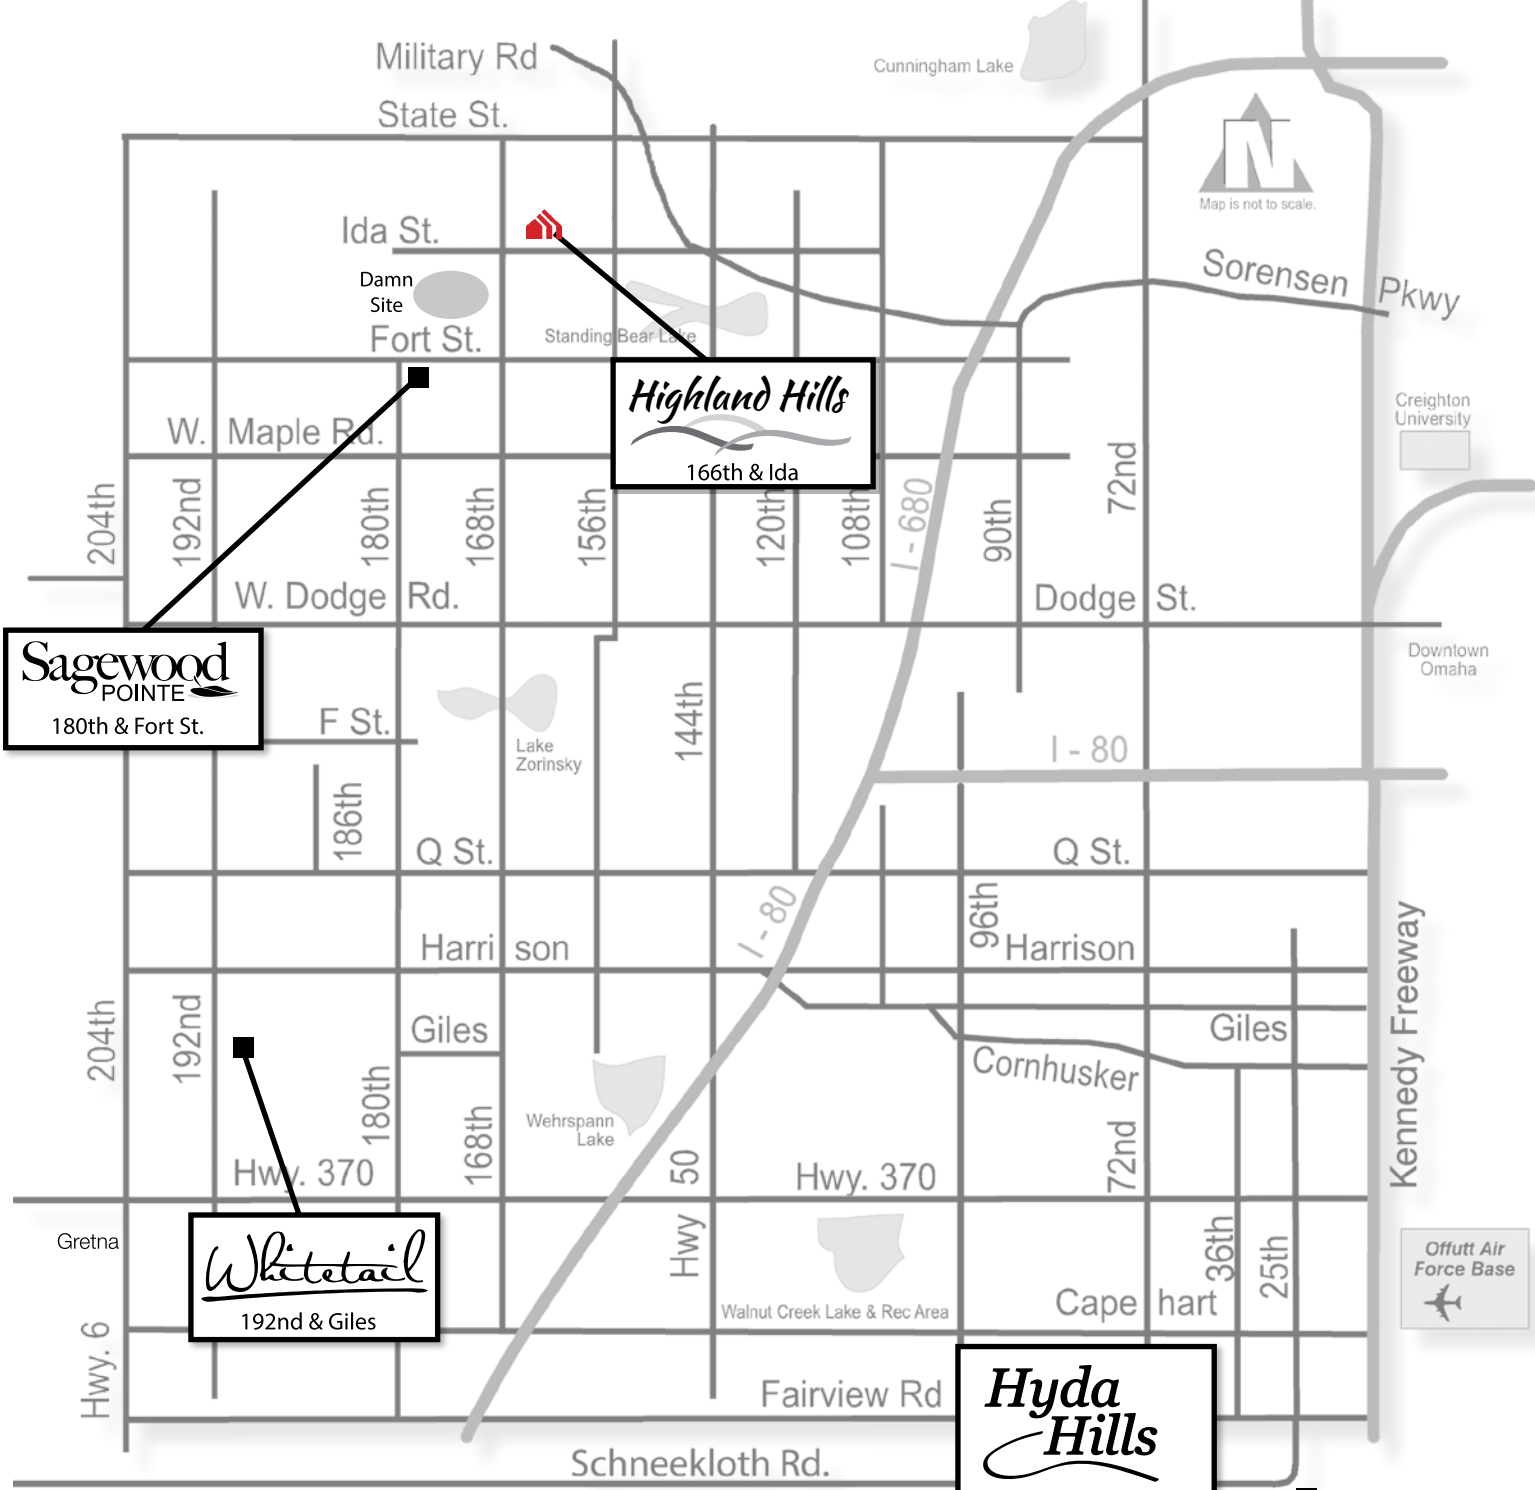

Available in these communities

Manchester

Two Story • 2605 sq. ft.

designerTM
INSPIRED LIVING

Sales Info Line 402-505-9000

CelebrityHomesOmaha.com

CELEBRITY HOMES
Homes • Villas • Townhomes