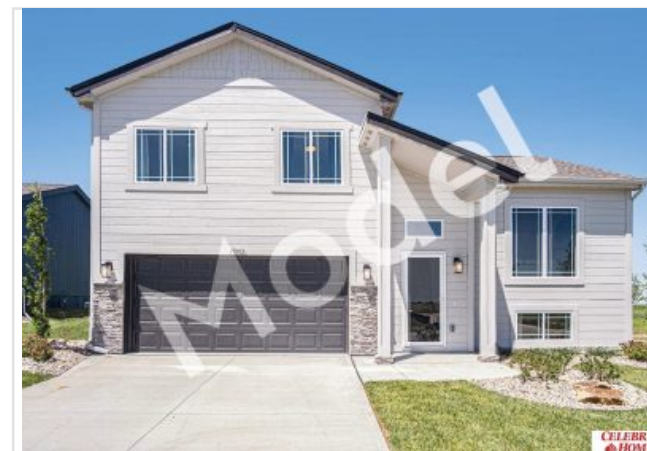

17602 Phoebe Street,
Bennington, Ne 68007

1732 sq. ft.

Subdivision: Majestic 178 Replat 1

Floorplan: Carlton

Bedrooms: 3

Baths: 2

Price: $340,900