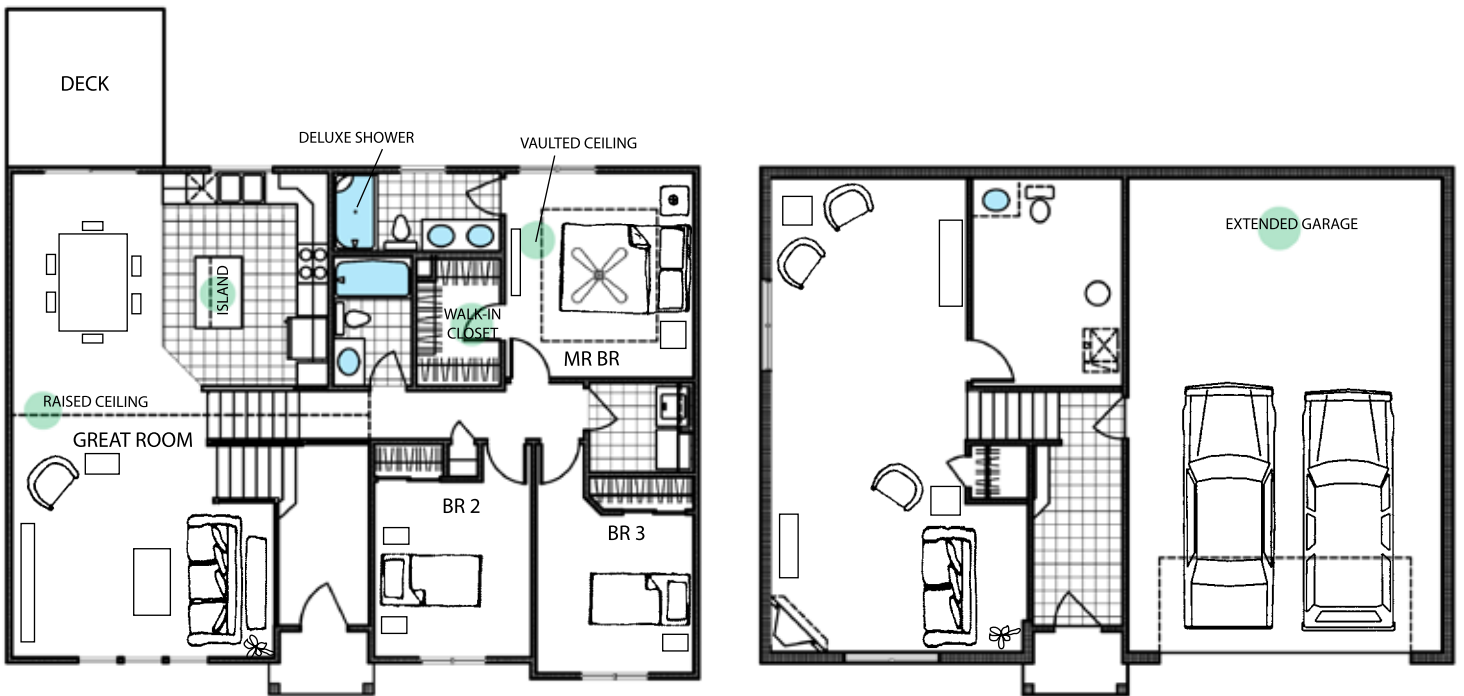

Austin

advantage™
YOUR NEXT MOVE

Artist Conception Only.

Multi Level • Finished living area 1859 sq. ft.

CelebrityHomesOmaha.com

4/30/2018