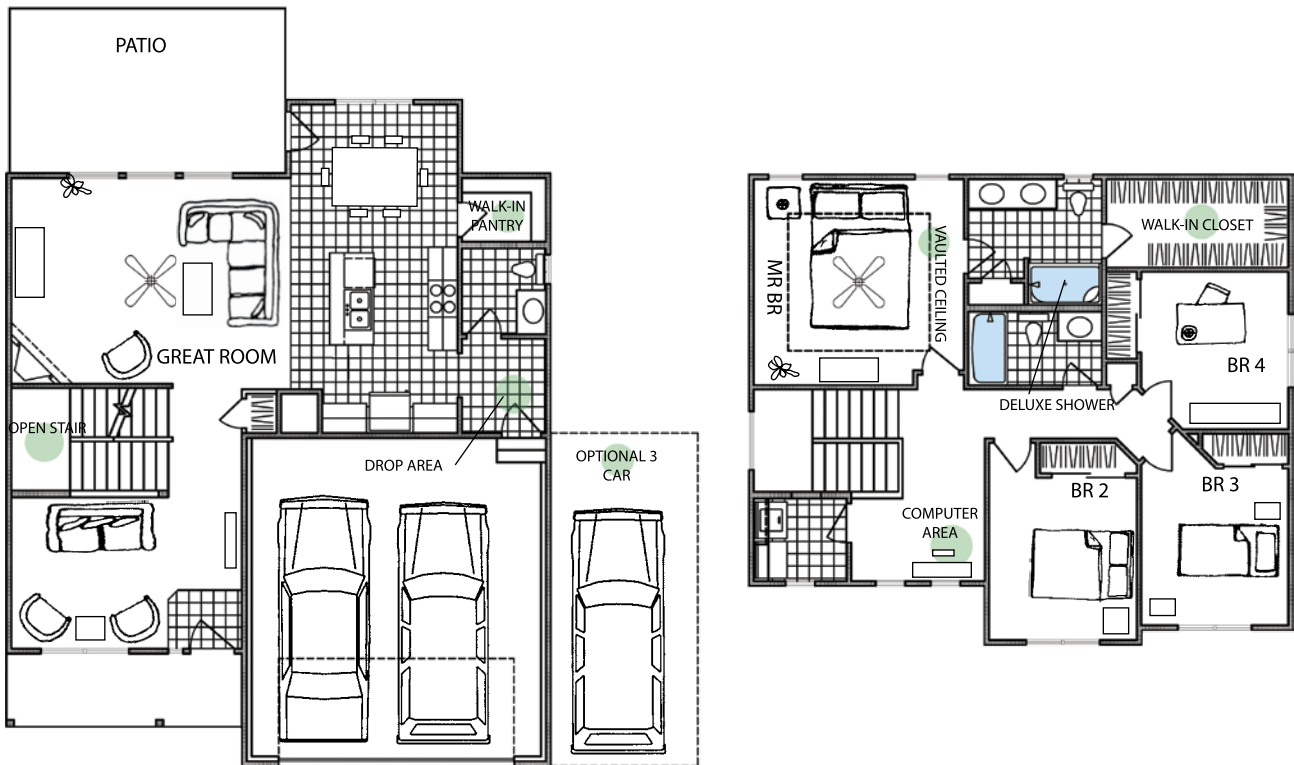

Chandler

advantage™
YOUR NEXT MOVE

Artist Conception Only.

Two Story • Finished living area 2074 sq. ft.

**CELEBRITY
HOMES**
Homes • Villas • Townhomes

CelebrityHomesOmaha.com