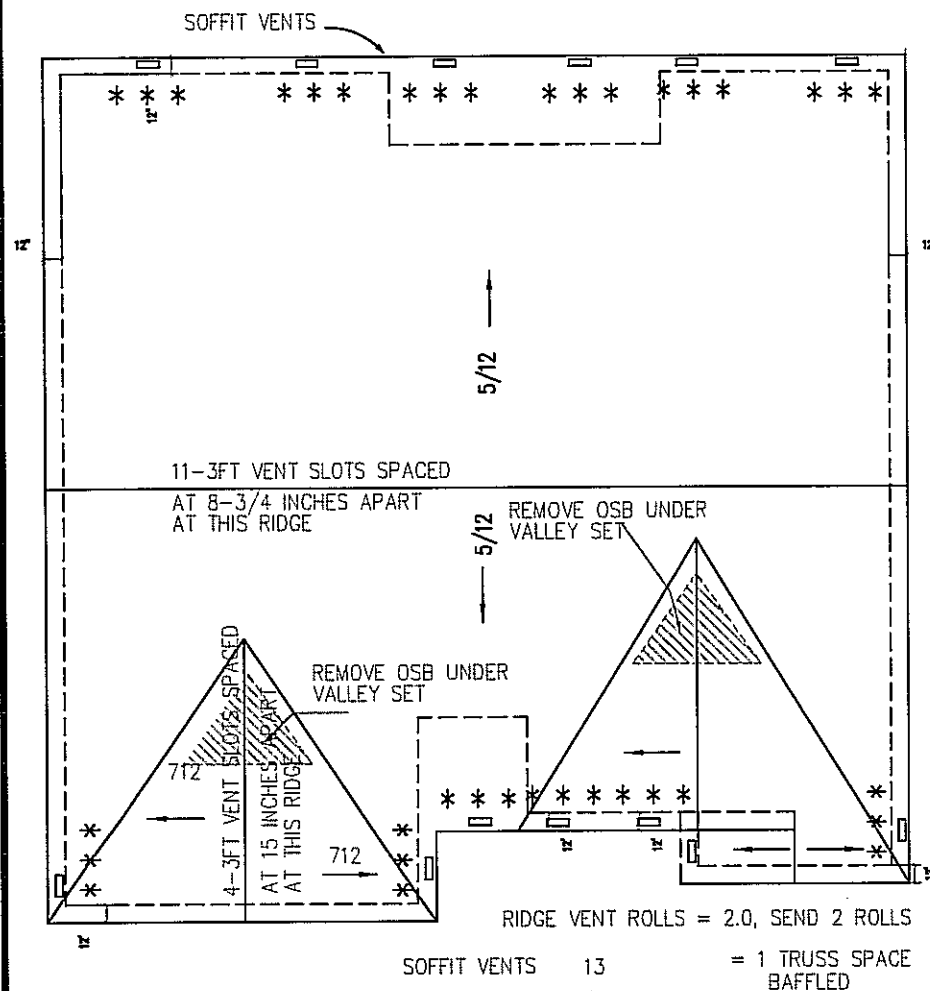

LEFT ELEV  
3/32"=1'-0"

REAR ELEV  
3/32"=1'-0"

RIGHT ELEV  
3/32"=1'-0"

ROOF PLAN  
3/32"=1'-0"

FRONT ELEV  
SCALE: 3/16"=1'-0"

CELEBRITY

WALKOUT