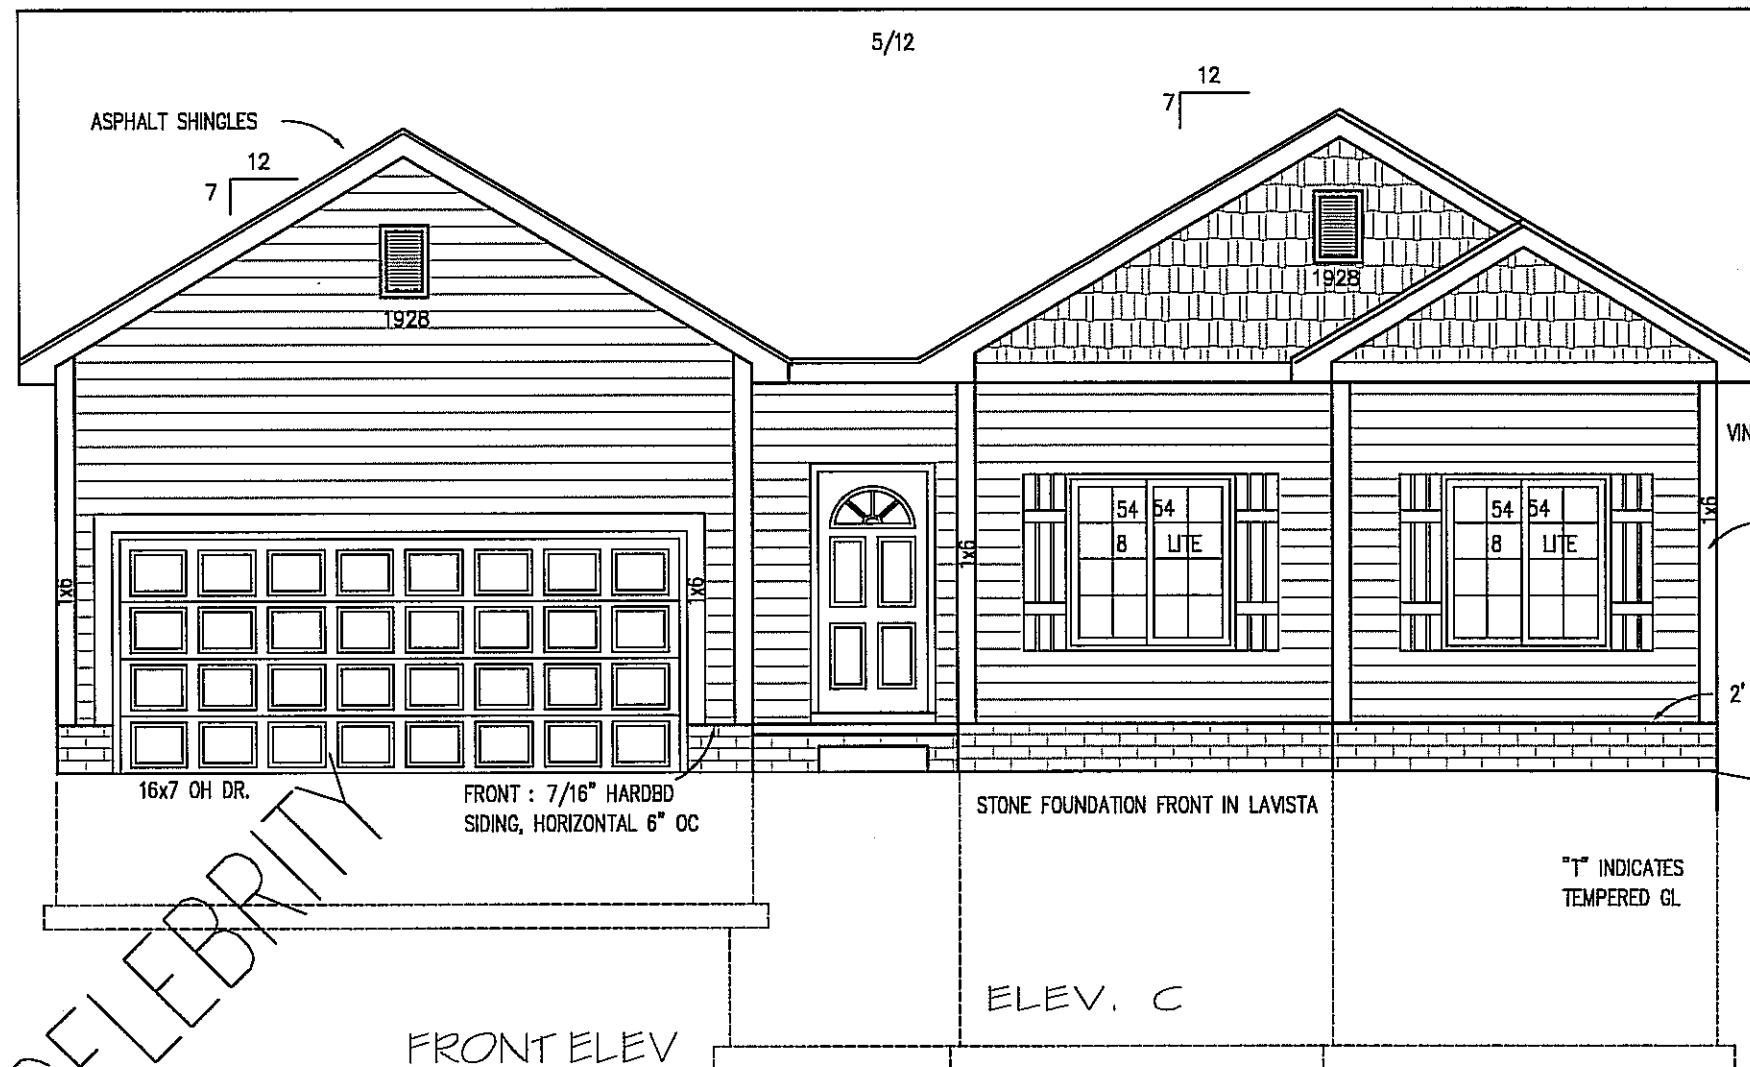

LEFT ELEV  
3/32"=1'-0"

REAR ELEV  
3/32"=1'-0"

RIGHT ELEV  
3/32"=1'-0"

ROOF PLAN  
3/32"=1'-0"

FRONT ELEV  
SCALE: 3/16"=1'-0"

CELEBRITY

WALKOUT