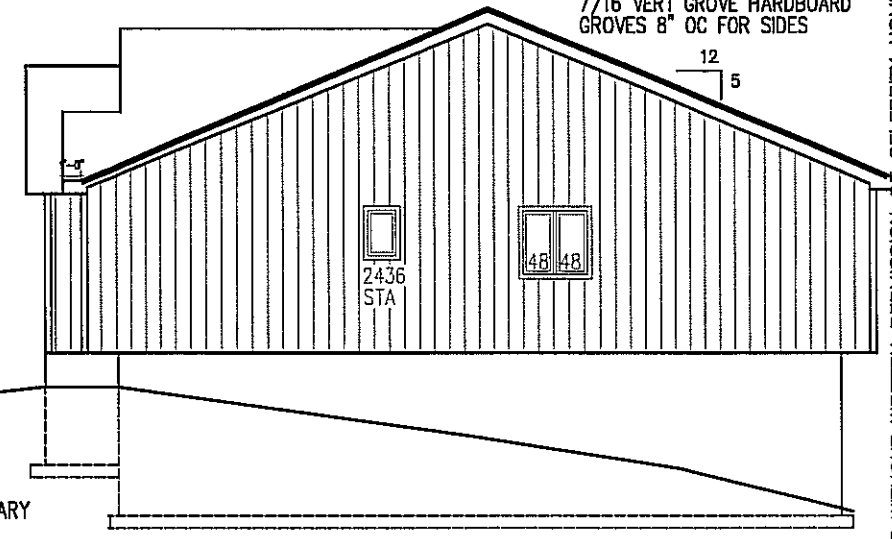

LEFT ELEV  
3/32"=1'-0"

REAR ELEV  
3/32"=1'-0"

RIGHT ELEV  
3/32"=1'-0"

ROOF PLAN  
3/32"=1'-0"

FRONT ELEV  
SCALE: 3/16"=1'-0"

CELEBRITY

WALKOUT