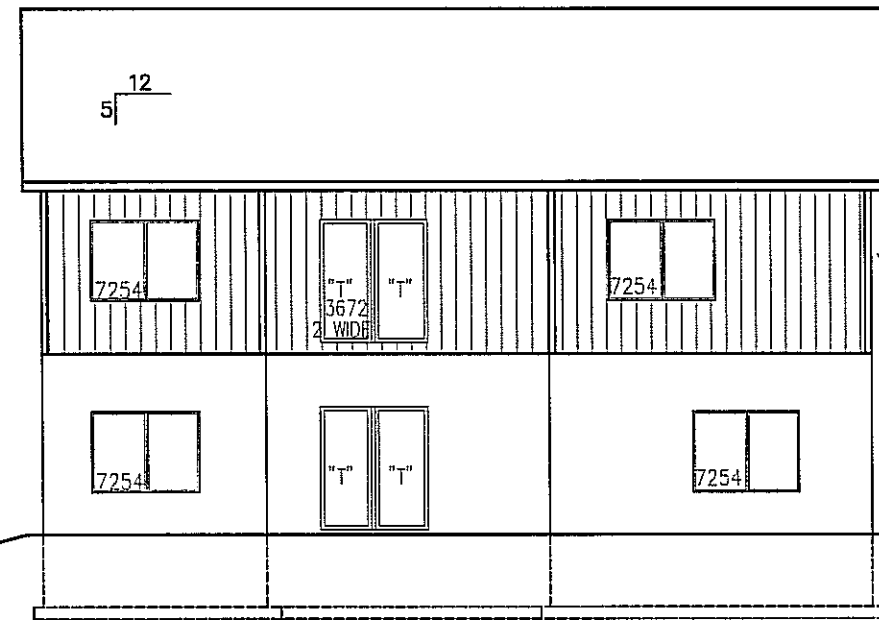

LEFT ELEV  
3/32"=1'-0"

REAR ELEV  
3/32"=1'-0"

RIGHT ELEV  
3/32"=1'-0"

ROOF PLAN  
3/32"=1'-0"

FRONT ELEV  
SCALE: 3/16"=1'-0"

CELEBRITY

WALKOUT