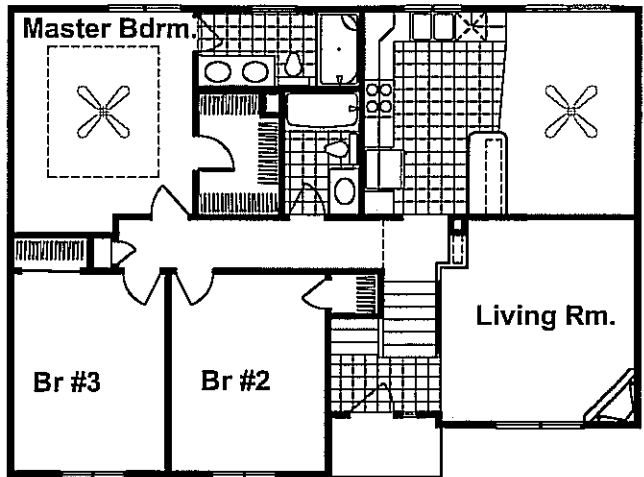

TUCSON 2011

ELEV A

ELEV B

ELEV C

1242 SQ. FT. MAIN FLOOR
 297 SQ.FT. BSMT
 1539 SQ.FT. TOTAL S.F.
 200 SQ.FT. UNFIN BSMT

**CELEBRITY
 HOMES**

Homes★Villas★Townhomes

Yes! It's All Included