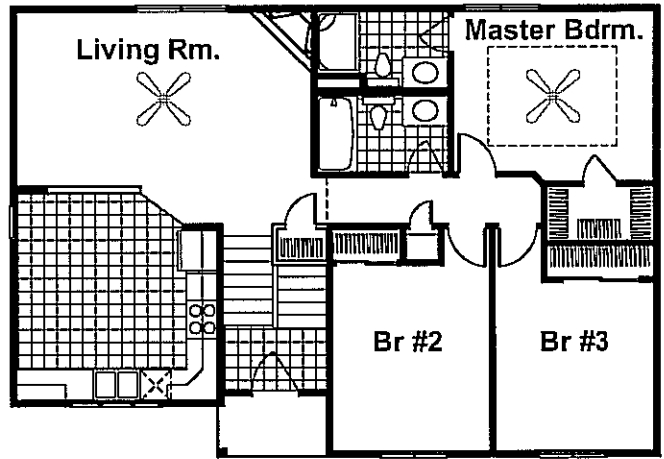

# DILLO.N 2011

FRONT ELEV A

FRONT ELEV B

MAIN FLOOR 1158 SQ. FT.  
BSMT 346 SQ.FT.  
TOTAL S.F. 1504 SQ.FT.

**CELEBRITY**  
**HOMES**

Homes★Villas★Townhomes

Yes! It's All Included