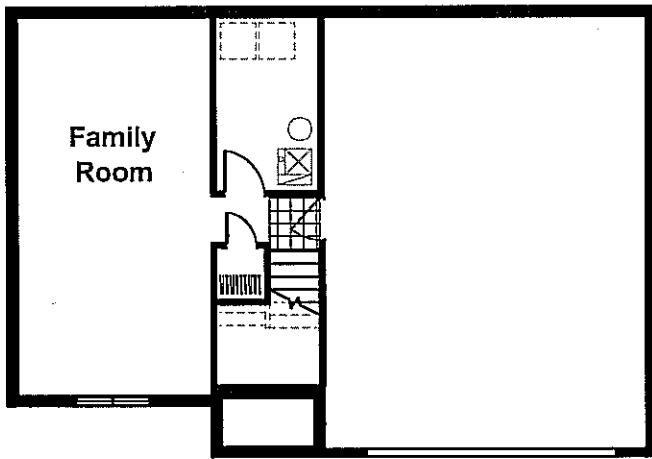

# DILLO.N 2011

FRONT ELEV A

FRONT ELEV B

MAIN FLOOR 1158 SQ. FT.  
BSMT 346 SQ.FT.  
TOTAL S.F. 1504 SQ.FT.

**CELEBRITY**  
**HOMES**

Homes★Villas★Townhomes

Yes! It's All Included