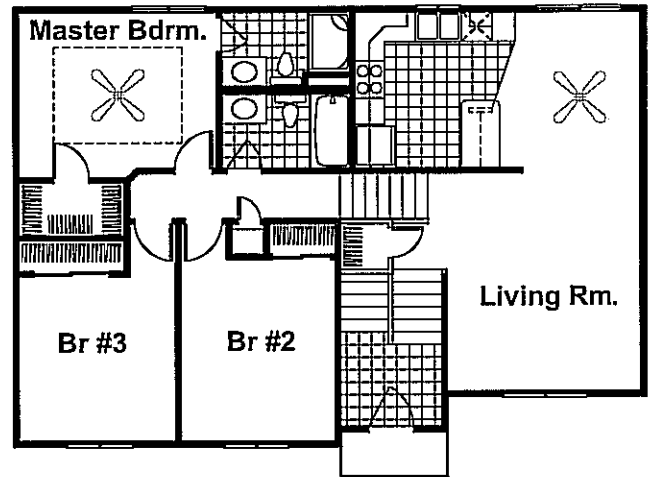

CARSON 2011

FRONT ELEV A

FRONT ELEV B

MAIN FLOOR 1181 SQ. FT.
 BSMT 339 SQ.FT.
 TOTAL S.F. 1520 SQ.FT.

**CELEBRITY
 HOMES**

Homes★Villas★Townhomes

Yes! It's All Included