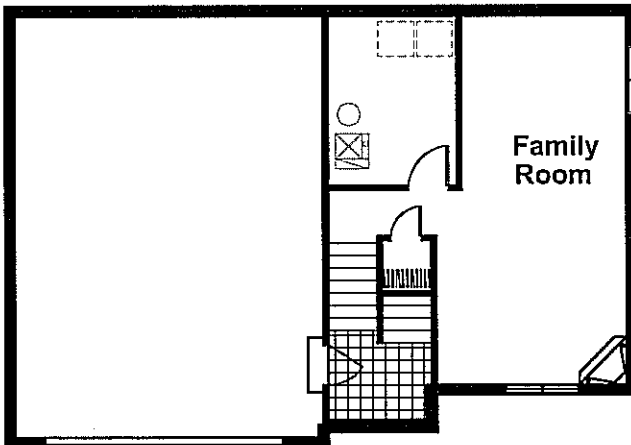

CARSON 2011

FRONT ELEV A

FRONT ELEV B

MAIN FLOOR 1181 SQ. FT.
 BSMT 339 SQ.FT.
 TOTAL S.F. 1520 SQ.FT.

**CELEBRITY
 HOMES**

Homes★Villas★Townhomes

Yes! It's All Included