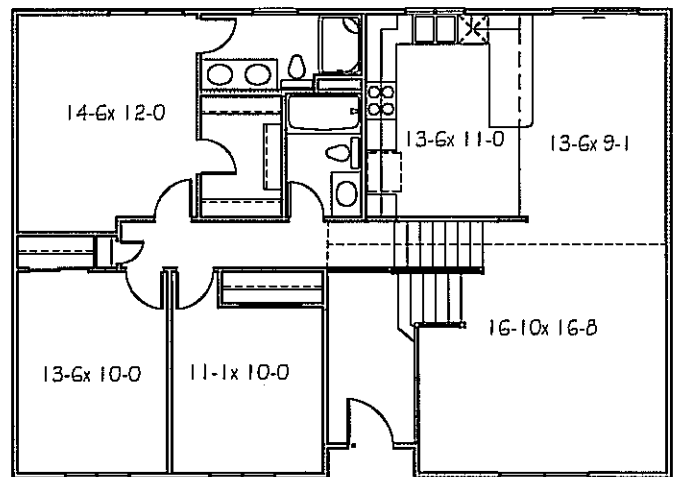

AURORA 2011

ELEV A

ELEV B

ELEV C

MAIN FLOOR 1367 SQ. FT.

BSMT 481 SQ.FT.

TOTAL S.F. 1848 SQ.FT.

**CELEBRITY
HOMES**