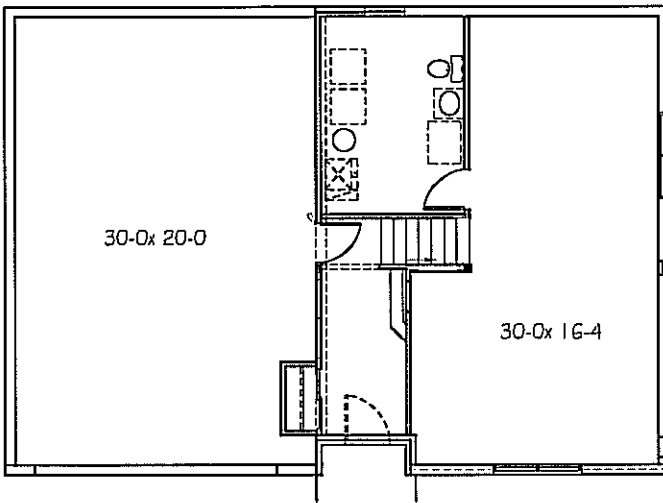

AURORA 2011

ELEV A

ELEV B

ELEV C

MAIN FLOOR 1367 SQ. FT.

BSMT 481 SQ.FT.

TOTAL S.F. 1848 SQ.FT.

**CELEBRITY
HOMES**